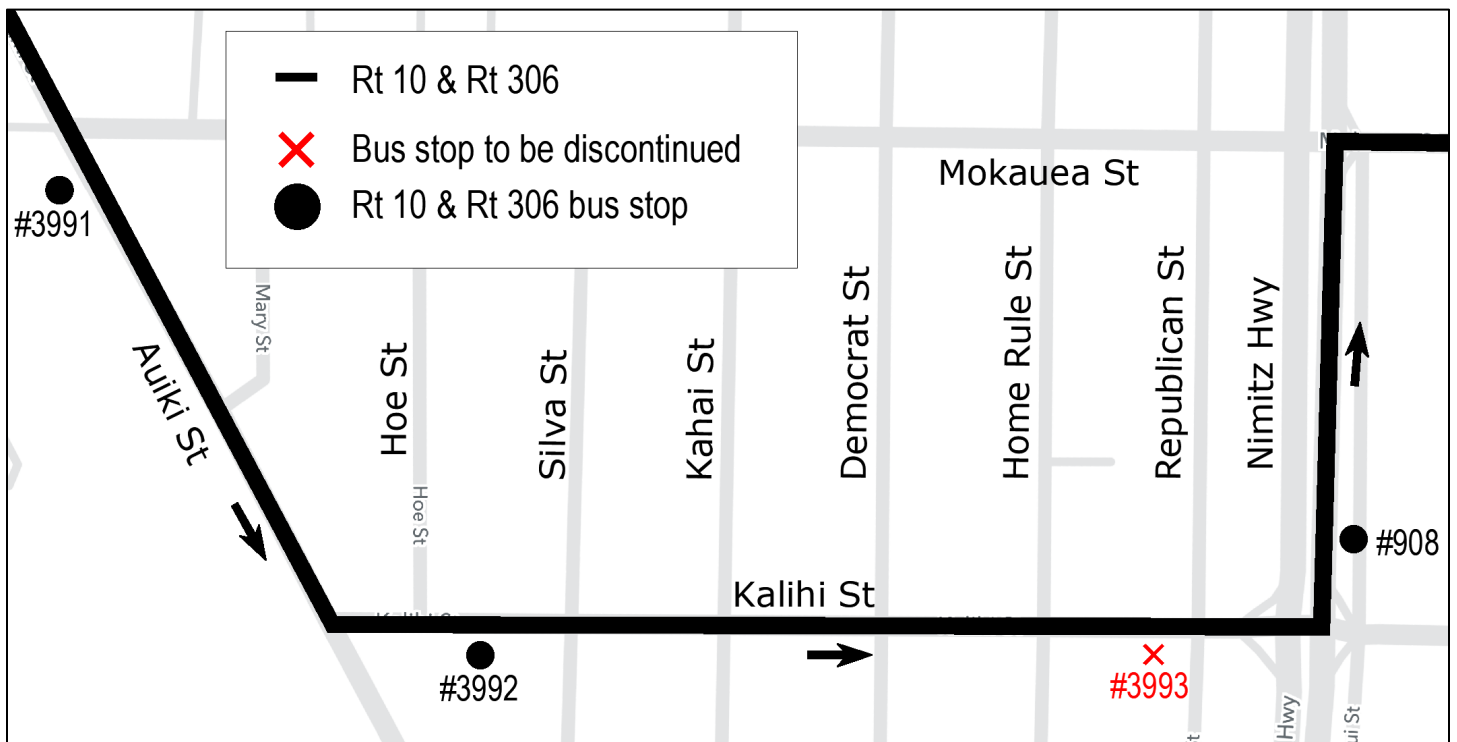

TheBus Rider Alert

City and County of Honolulu

Effective Sunday, August 21, 2022, the DTS will discontinue the following bus stop.

- **#3993 (Kalihi St + Republican St)**

The nearest Route 10/Route 306 bus stops will be at:

- #3992 (Kalihi St + Silva St)
- #908 (Nimitz Hwy + Kalihi St)

For comments/questions:

Contact the DTS at +1-808-768-8372 or thebusstop@honolulu.gov.

For schedule and route information:

www.thebus.org or call +1-808-848-5555 (press 2), or refer to the current printed timetable.