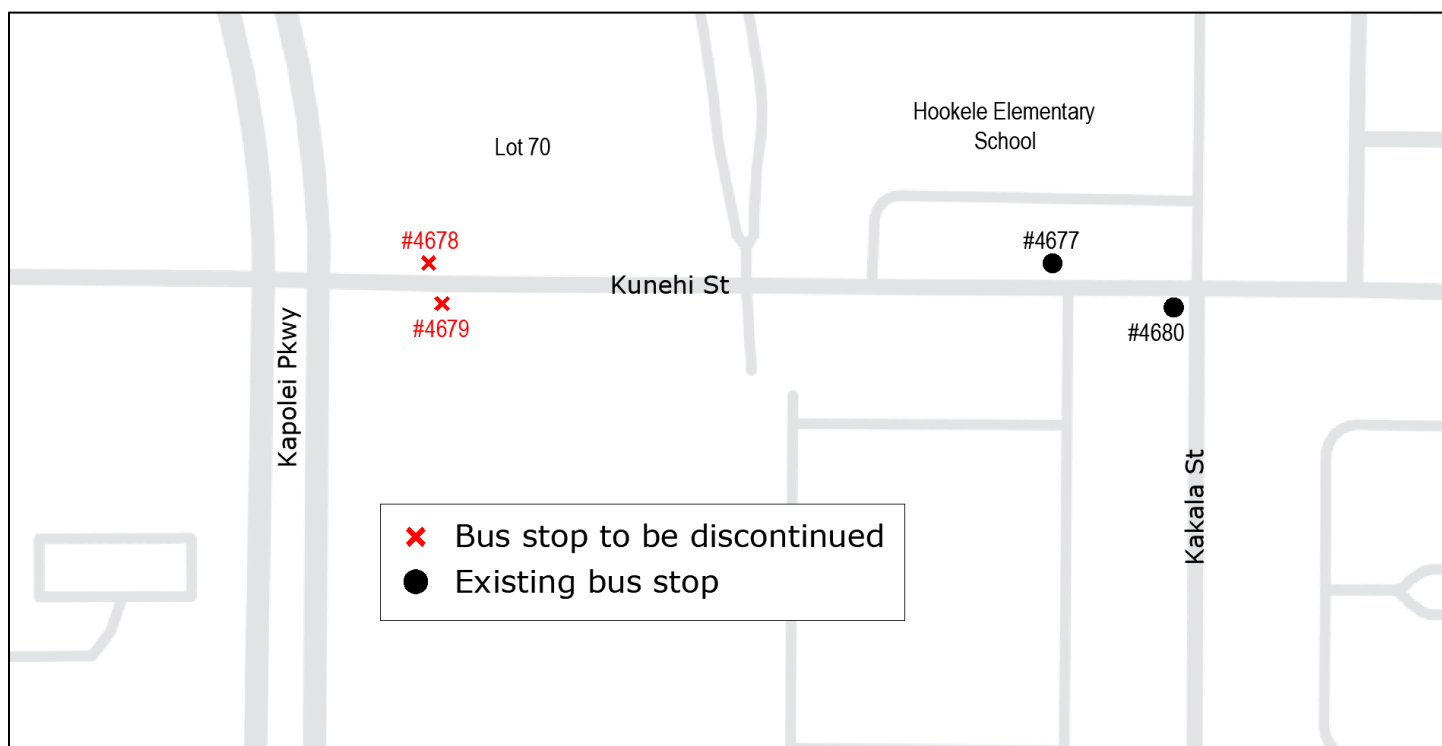

Effective Sunday, August 21, 2022, the DTS will discontinue the following bus stops due to the development of Lot 70.

- #4678 (Kunehi St + Kapolei Pkwy - East)
- #4679 (Kunehi St + Kapolei Pkwy - West)

The nearest bus stops will be at:

- #4677 (Kunehi St + Kakala St - East)
- #4680 (Kunehi St + Kakala St - West)

For comments/questions:

Contact the DTS at +1-808-768-8372 or thebusstop@honolulu.gov.

For schedule and route information:

www.thebus.org or call +1-808-848-5555 (press 2), or refer to the current printed timetable.