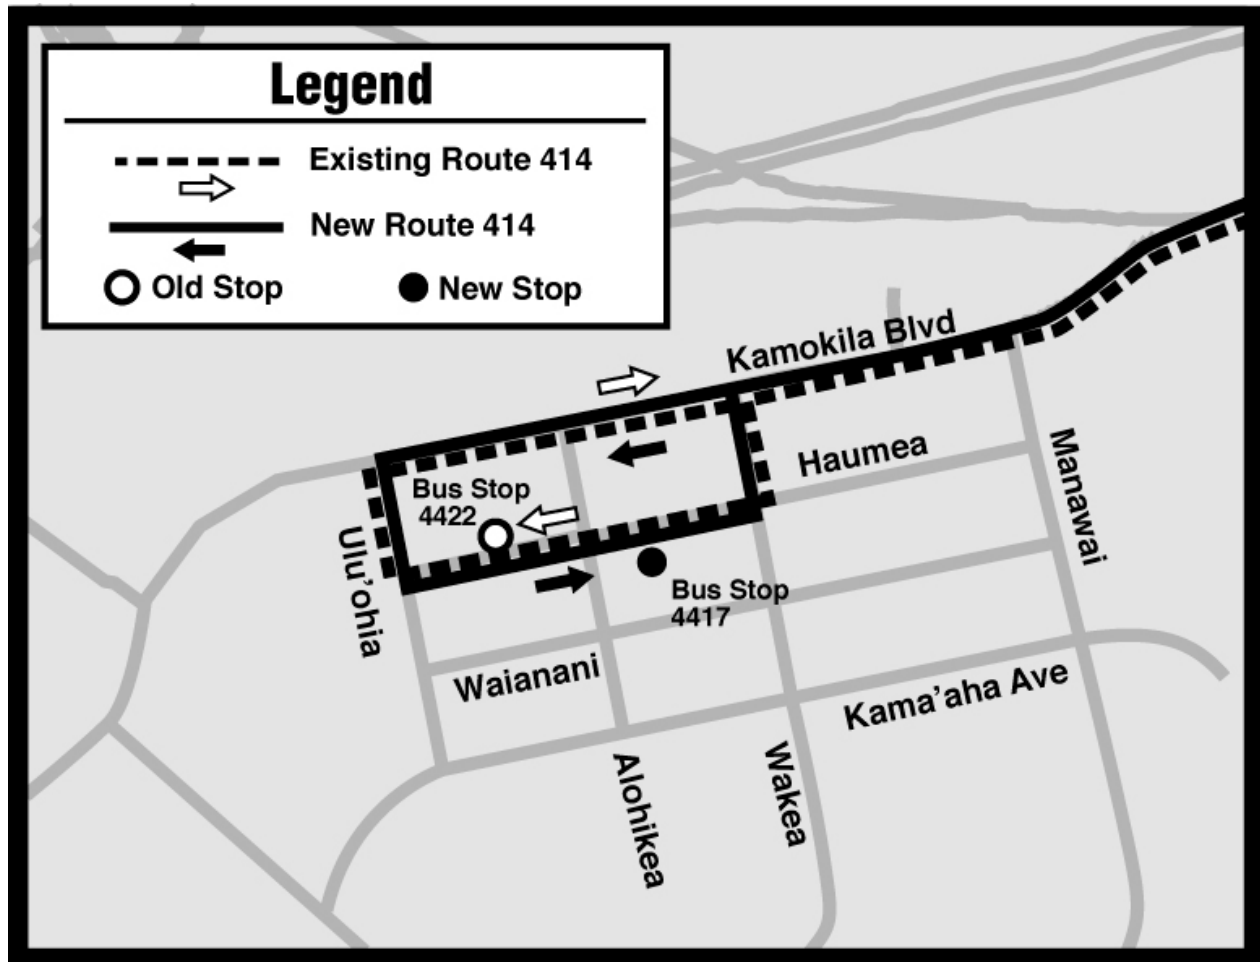

## **ROUTE MODIFICATION** **ROUTE 414, PALAHIA-MAKAKILO-KAPOLEI**

**Effective: Sunday, 3/5/2017**

The route approaching and leaving the Kapolei Transit Center will be modified and the terminus will be relocated.

Eastbound: TheBus will travel the regular eastbound route to Kamokila/Wakea, then continue on Kamokila, left Uluohia, left Haumea to the relocated terminus nearside of Wakea.

Westbound: TheBus will travel from the relocated terminus on Haumea nearside of Wakea, continue on Haumea, left Wakea, right Kamokila, and then resume regular route.

***Mahalo for Riding TheBus!***

For schedule and route information: [www.thebus.org](http://www.thebus.org) or call 848-5555.