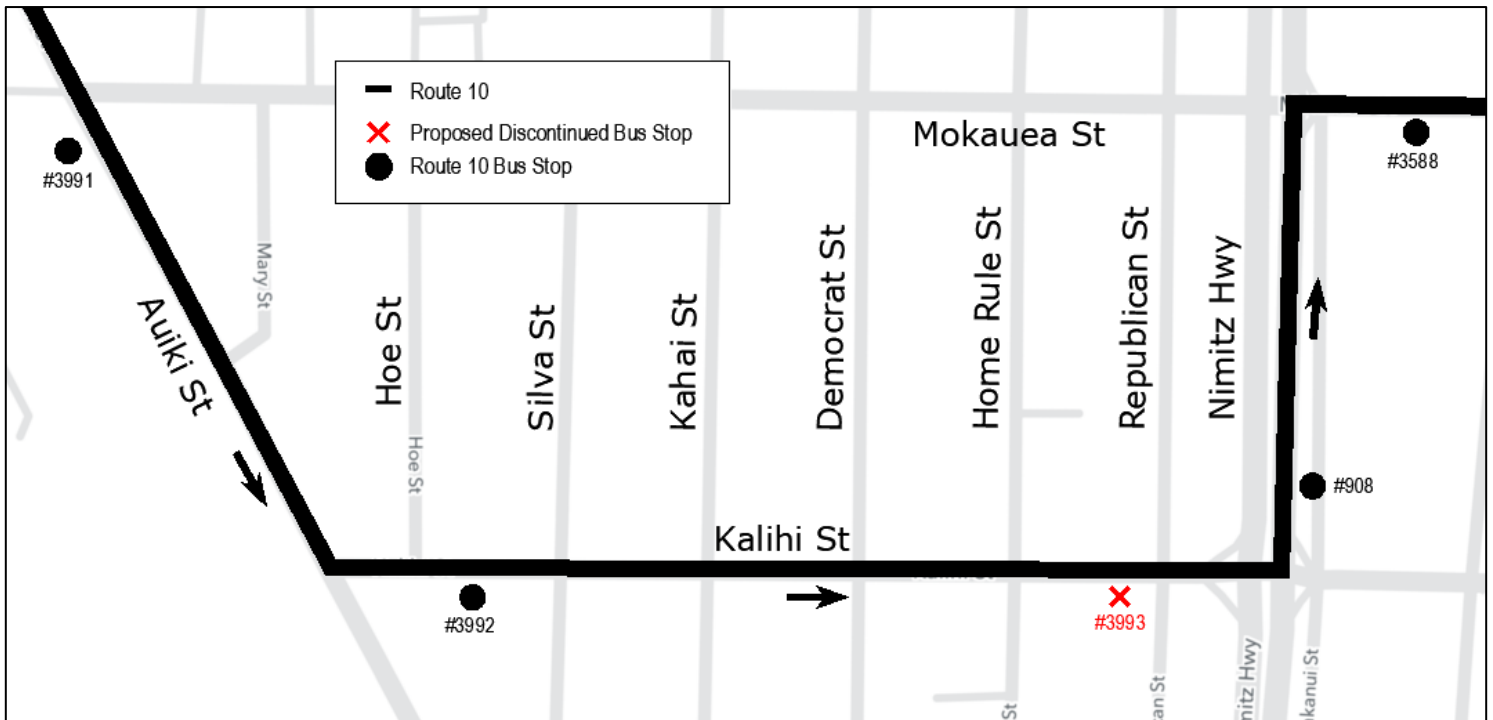

The Department of Transportation Services is considering the removal of Bus Stop #3993.

If the change is made, the nearest Route 10 bus stops will be at:

- **Bus Stop #3992** (Kalihi St + Silva St)
- **Bus Stop #908** (Nimitz Hwy + Kalihi St)

We want to hear from you!

Please provide comments & questions to:

City & County of Honolulu

Dept. of Transportation Services

Telephone: (808) 768-8368

Email: thebusstop@honolulu.gov

For schedule and route information: www.thebus.org or call 848-5555.