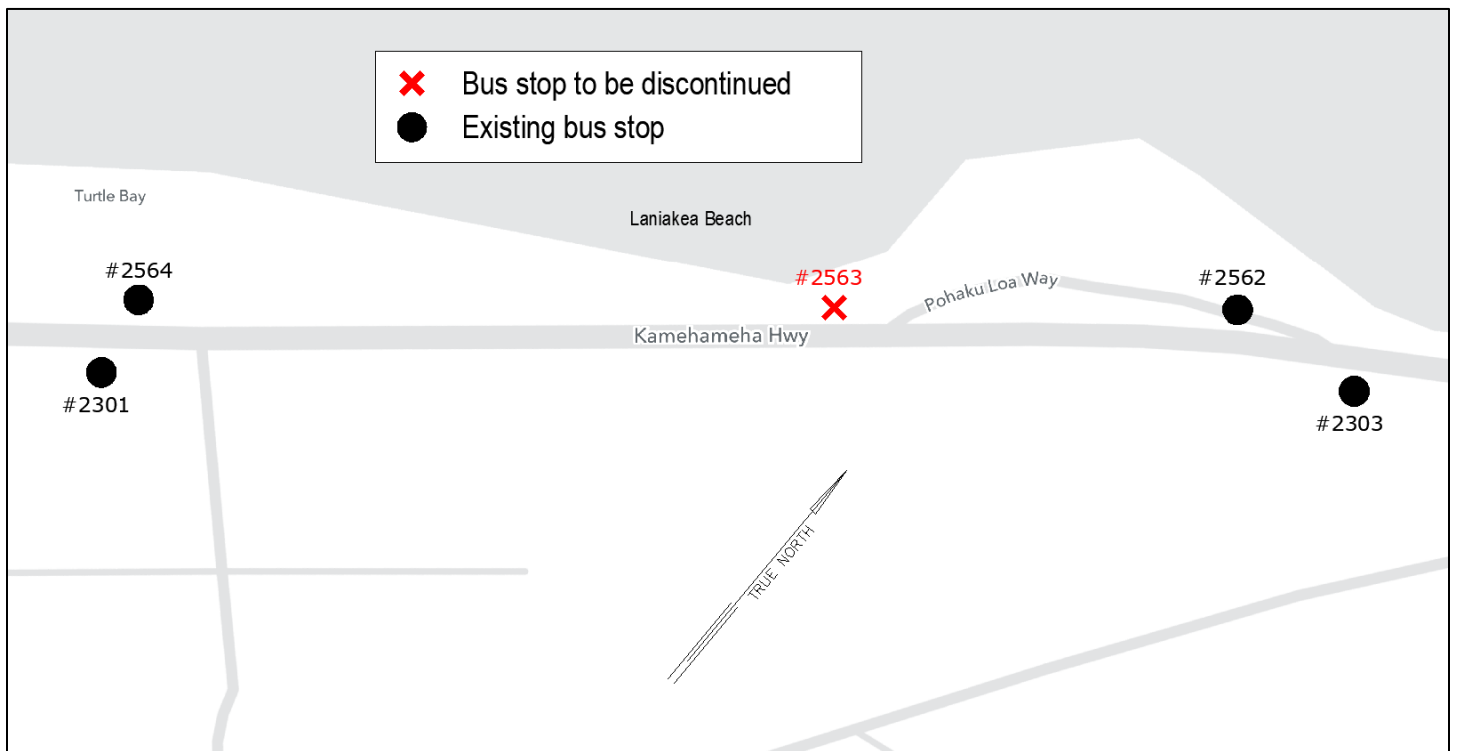

Effective Sunday, March 13, 2022, the DTS will discontinue Bus Stop #2563 fronting Laniakea Beach.

The nearest bus stops will be at:

- #2562 (Kamehameha Hwy + Pohaku Loa Wy)
- #2564 (Kamehameha Hwy + 61-676)

For comments/questions:

Contact the DTS at +1-808-768-8372 or thebusstop@honolulu.gov.

For schedule and route information:

www.thebus.org or call +1-808-848-5555 (press 2), or refer to the current printed timetable.