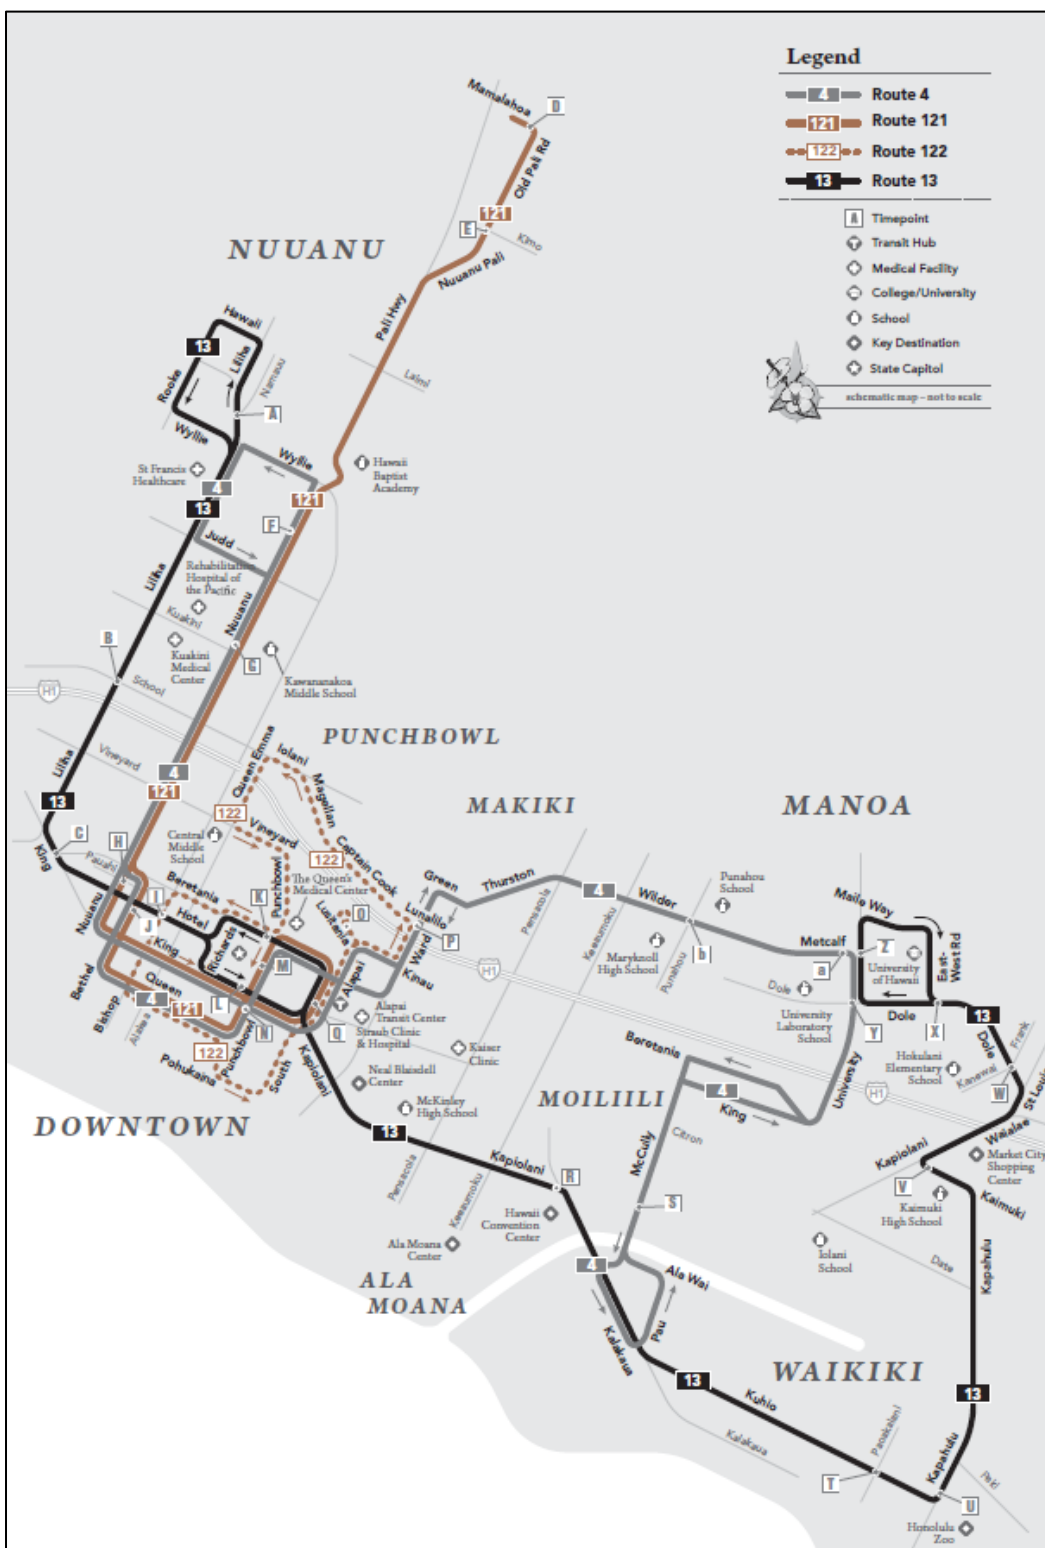

TheBus Rider Alert

City and County of Honolulu

Route 4 Nuuanu-Punahou-McCully Route 121 Nuuanu-Alapai Transit Ctr Route 122 Punchbowl-Alapai Transit Ctr

TheBus Route 4 was restructured on a pilot basis in March 2021, and will become permanent in December 2021. Routes 121 & 122 were created with the restructure and will also become permanent.

No additional route modifications will be made at this time.

For comments/questions, contact the DTS at +1-808-768-8372 or thebusstop@honolulu.gov.
For schedule and route information: www.thebus.org or call +1-808-848-5555 (press 2).