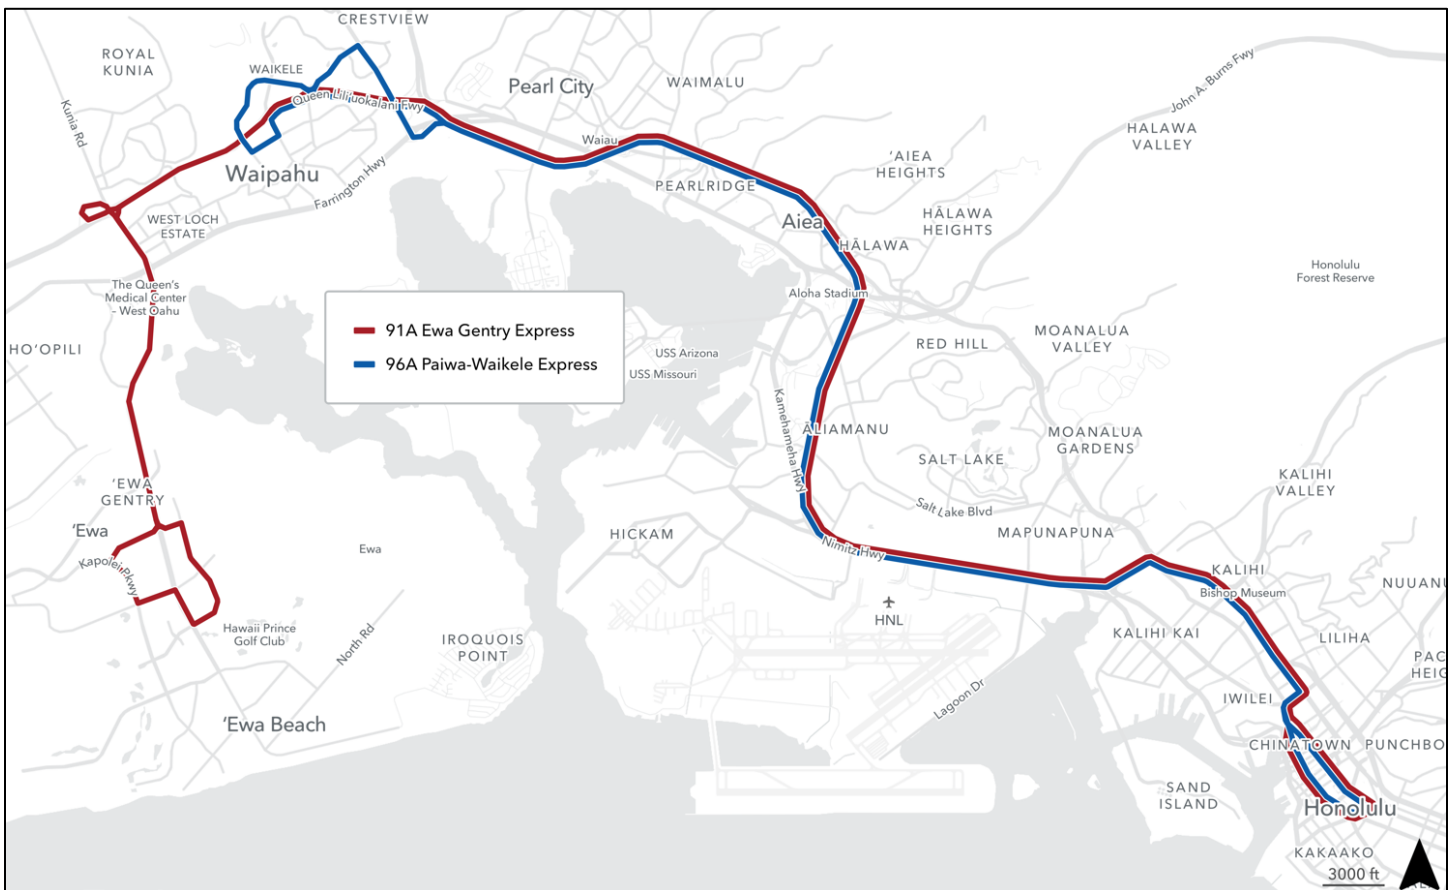

Department of Transportation Services (DTS)

TheBus Rider Alert

City and County of Honolulu

Effective: Sunday, May 29, 2022

The following routes will be renumbered.

Route 101 → Route 91A Ewa Gentry Express

Route 103 → Route 96A Paiwa-Waikele Express

No changes to current route or schedule.

For comments/questions: contact the DTS at +1-808-768-8372 or thebusstop@honolulu.gov

For schedule and route information: www.thebus.org or call +1-808-848-5555 (press 2).

HEA-TheBus App, DaBus2 App, hea.bus.org