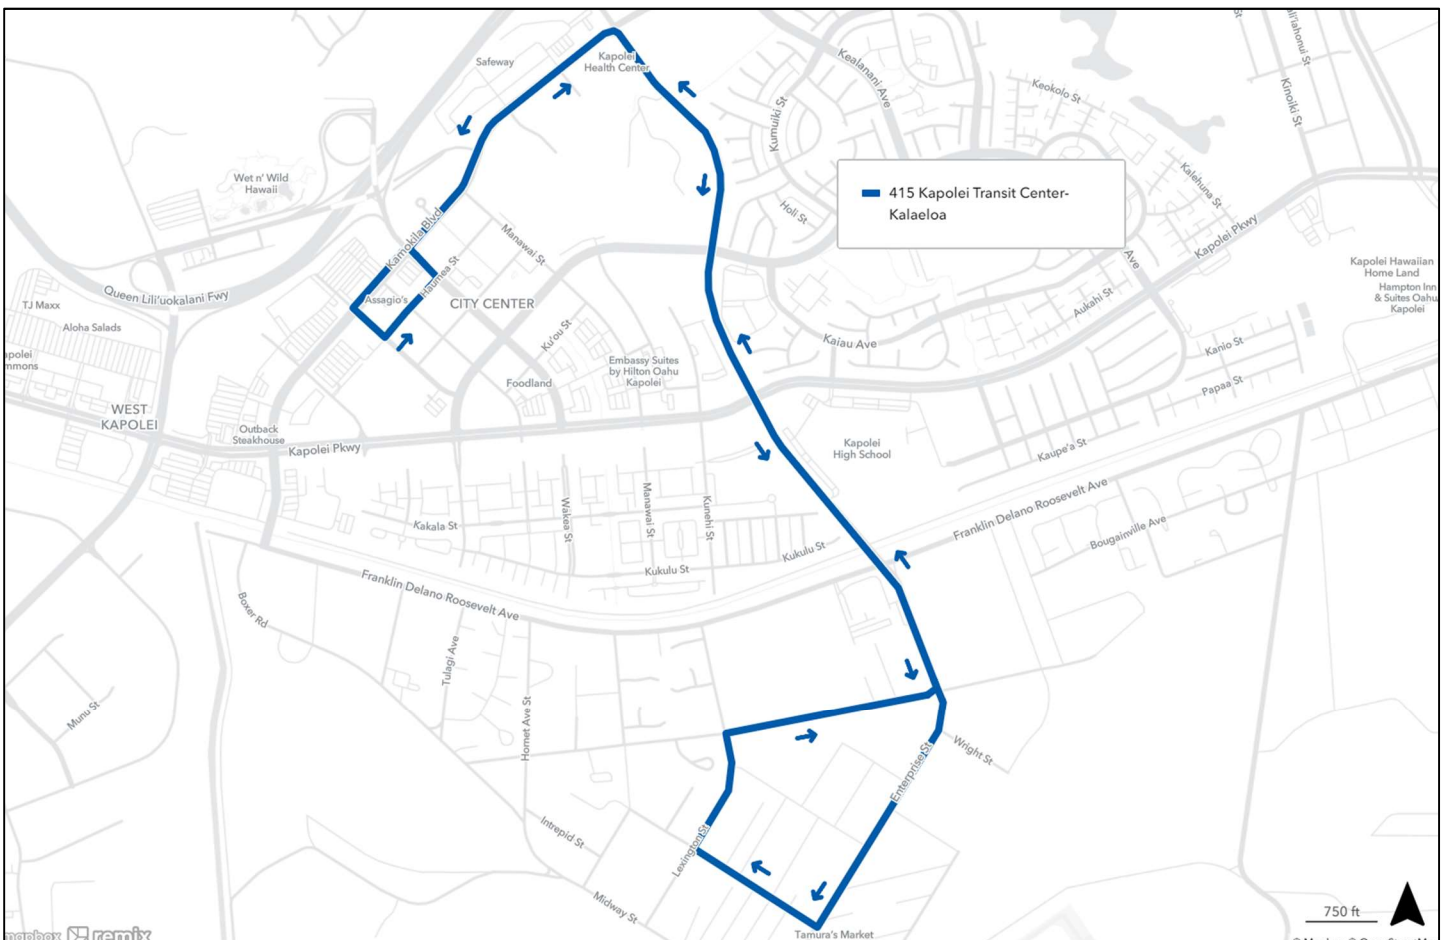

Effective Sunday, December 4, 2022

Route 415 Kapolei Transit Center - Kalaeloa

Mid-day service will be reinstated. No changes will be made to existing routing. Updated service hours are shown below.

***Updated service hours:**

5:00am – 6:30pm

***Refer to online/printed schedule for exact times.**

Comments/Questions:

Contact DTS at +1-808-768-8372 or thebusstop@honolulu.gov.

Schedule and Route Information

www.thebus.org or call +1-808-848-5555 (press 2)