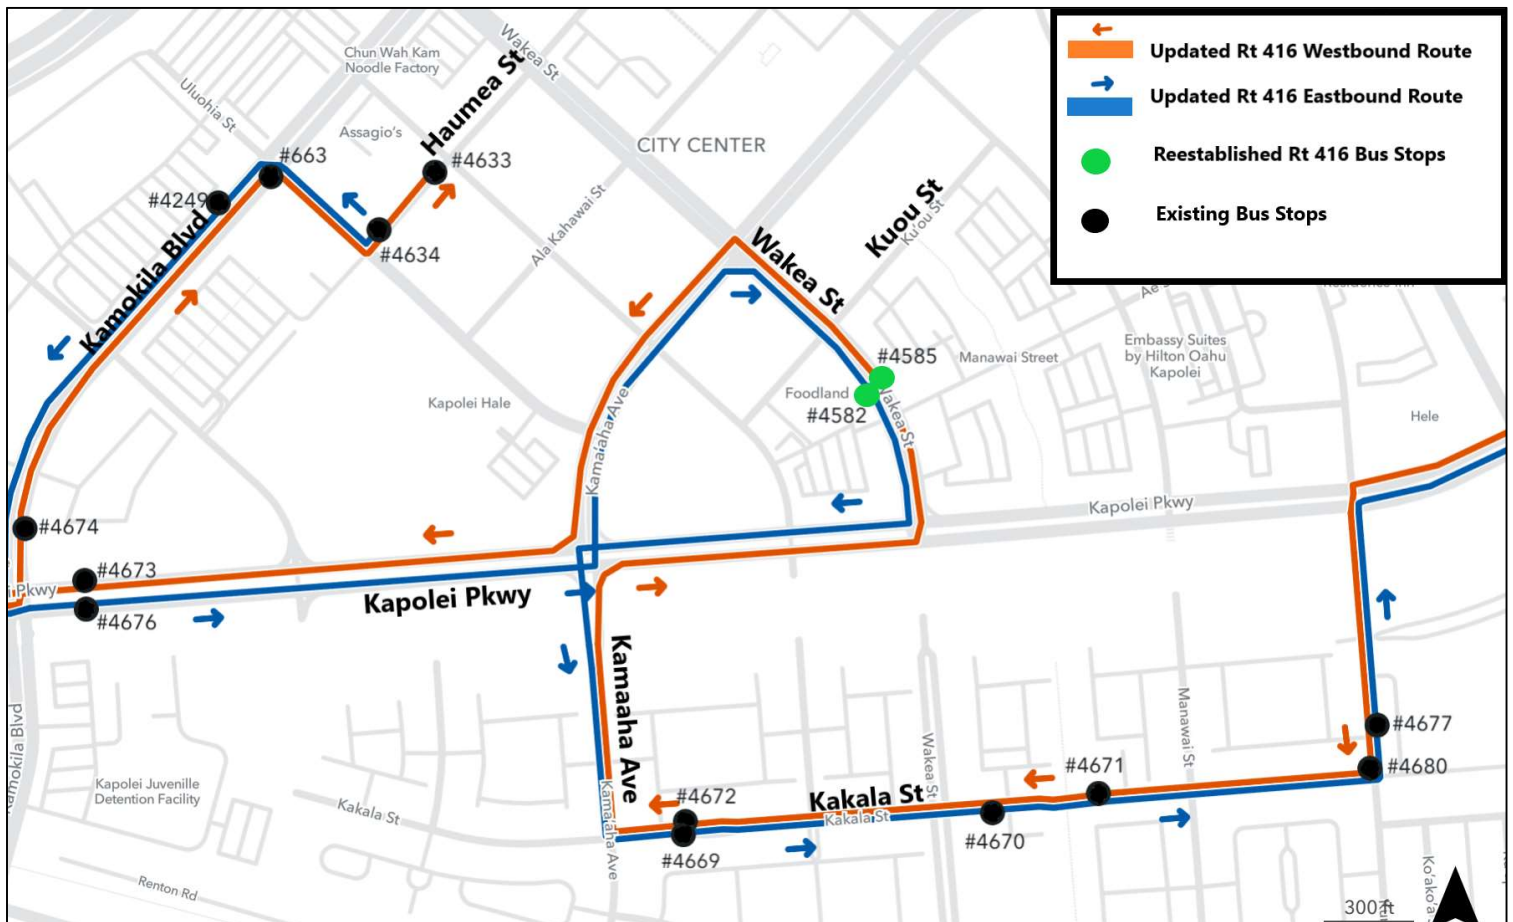

Route 416 Kapolei Circulator (Kapolei Transit Center-Kroc Center Hawaii) Effective December 4, 2022

Updated Routing

Route 416 will be extended to reestablish service on Wakea Street. All current Rt. 416 bus stops will continue to be served.

Reestablished Route 416 Bus Stops

Westbound

- **#4585 (Wakea St. + Kuou St. (East))**

Eastbound

- **#4582 (Wakea St. + Kuou St. (West))**

For comments/questions: contact the DTS at +1-808-768-8372 or thebusstop@honolulu.gov