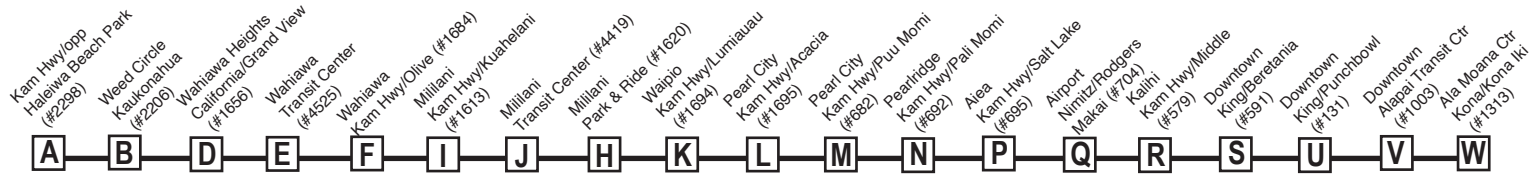

Route 51 Honolulu - Wahiawa and Route 52 Honolulu - Mililani - Haleiwa

Effective 3/3/24

State Holiday: Eastbound: To Downtown/Alapai Transit Center/Ala Moana Center

51	.....	.....	425a	433a	434a	443a	447a	.....	503a	507a	509a	515a	517a	525a	531a	541a	545a	.....	553a
51	.....	.....	440a	448a	449a	458a	502a	.....	518a	522a	524a	530a	532a	540a	546a	556a	600a	.....	608a
52	● 443a	447a	.....	502a	.....	.....	.....	.....	.....	.....	.....	.....	.....	.....	.....	.....	.....	.....	.....
51	.....	.....	.....	502a	503a	512a	516a	.....	532a	536a	538a	544a	546a	554a	600a	610a	614a	.....	622a
51	.....	.....	506a	514a	515a	524a	528a	.....	544a	548a	550a	556a	558a	606a	612a	622a	626a	.....	634a
51	.....	.....	518a	526a	527a	536a	540a	.....	556a	600a	602a	608a	610a	618a	624a	634a	638a	.....	646a
52	● 519a	523a	.....	538a	.....	.....	.....	.....	.....	.....	.....	.....	.....	.....	.....	.....	.....	.....	.....
51	.....	.....	.....	538a	539a	548a	552a	.....	608a	612a	614a	620a	622a	630a	637a	647a	651a	.....	659a
51	.....	.....	544a	552a	553a	602a	606a	.....	622a	626a	628a	635a	638a	647a	654a	704a	708a	.....	716a
51	.....	.....	600a	608a	609a	618a	622a	.....	638a	642a	644a	651a	654a	703a	710a	721a	725a	.....	733a
52	● 619a	.....	.....	638a	639a	648a	652a	658a	.....	.....	.....	.....	.....	.....	717a	727a	733a	.....	741a
51	.....	.....	630a	638a	639a	648a	652a	.....	708a	712a	714a	721a	724a	733a	740a	751a	755a	.....	803a
52	● 645a	.....	.....	704a	705a	714a	718a	724a	.....	.....	.....	.....	.....	.....	743a	753a	759a	.....	807a
51	.....	.....	700a	708a	709a	718a	722a	.....	740a	744a	746a	753a	756a	805a	812a	823a	829a	.....	837a
52	● 715a	.....	.....	735a	736a	746a	750a	756a	.....	.....	.....	.....	.....	.....	815a	825a	831a	.....	839a
51	.....	.....	732a	740a	741a	750a	754a	.....	.....	.....	.....	.....	.....	.....	844a	855a	902a	905a	.....
52	● 745a	.....	.....	805a	806a	816a	820a	826a	.....	.....	.....	.....	.....	837a	845a	855a	903a	.....	911a
51	.....	.....	802a	810a	811a	820a	824a	.....	842a	846a	848a	855a	858a	908a	916a	927a	934a	937a	.....
52	.....	820a	.....	836a	837a	847a	851a	857a	.....	.....	.....	.....	.....	916a	928a	937a	.....	.....	945a
51	.....	832a	.....	840a	841a	850a	854a	.....	912a	918a	921a	930a	933a	944a	952a	1003a	1010a	1013a	.....
52	.....	850a	.....	909a	910a	920a	924a	930a	.....	.....	.....	.....	.....	.....	949a	1001a	1010a	.....	1018a
51	.....	907a	.....	915a	917a	927a	932a	.....	950a	956a	959a	1008a	1011a	1022a	1030a	1041a	1048a	1051a	.....
52	.....	920a	.....	939a	940a	950a	954a	1000a	.....	.....	.....	.....	.....	.....	1019a	1031a	1040a	.....	1048a
51	.....	942a	.....	950a	952a	1002a	1007a	.....	1025a	1031a	1034a	1043a	1046a	1057a	1105a	1116a	1123a	1126a	.....
52	.....	950a	.....	1009a	1010a	1020a	1024a	1030a	.....	.....	.....	.....	.....	.....	1049a	1101a	1110a	.....	1118a
51	.....	1022a	.....	1030a	1032a	1042a	1047a	.....	1105a	1111a	1114a	1123a	1126a	1137a	1145a	1156a	1203p	1206p	.....
52	.....	1020a	.....	1039a	1040a	1050a	1054a	1100a	.....	.....	.....	.....	.....	.....	1119a	1131a	1140a	.....	1148a
51	.....	1050a	.....	1109a	1110a	1120a	1124a	1130a	.....	.....	.....	.....	.....	.....	1149a	1201p	1210p	.....	1218p
52	.....	1102a	.....	1110a	1112a	1122a	1127a	.....	1145a	1151a	1154a	1203p	1206p	1217p	1225p	1236p	1243p	1246p	.....
51	.....	1125a	.....	1144a	1146a	1157a	1201p	1207p	.....	.....	.....	.....	.....	.....	1226p	1238p	1247p	.....	1255p
52	.....	1142a	.....	1150a	1152a	1202p	1207p	.....	1225p	1231p	1234p	1243p	1246p	1257p	105p	116p	123p	126p	.....
51	.....	1155a	.....	1214p	1216p	1227p	1231p	1237p	.....	.....	.....	.....	.....	.....	1256p	108p	117p	.....	125p
52	.....	1220p	.....	1230p	1232p	1242p	1247p	.....	105p	111p	114p	123p	126p	137p	145p	156p	203p	206p	.....
51	.....	1225p	.....	1244p	1246p	1257p	101p	107p	.....	.....	.....	.....	.....	.....	126p	138p	147p	.....	155p
52	.....	1232	◆ 110p	112p	122p	127p	.....	.....	145p	150p	153p	202p	205p	216p	224p	235p	242p	245p	.....