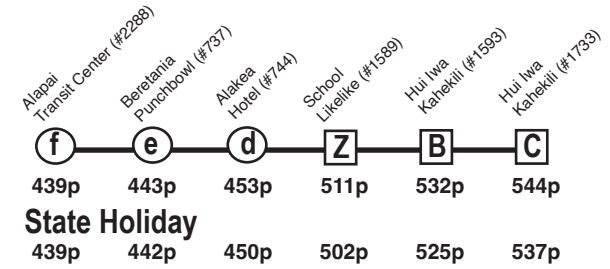

# Route 88 Kahaluu - Ahuimanu Express

Effective 12/3/23

**A.M. Weekday: Kahaluu to Downtown Honolulu**

**P.M. Weekday: To Kahaluu**

## Route 88 Destination Signs

AM:

To Downtown 88 DOWNTOWN EXPRESS

PM:

To Kahaluu 88 AHUIMANU EXPRESS

**Bold indicates PM service.**

**Schedule to change without notice.**

**All buses are lift and bicycle rack equipped.**