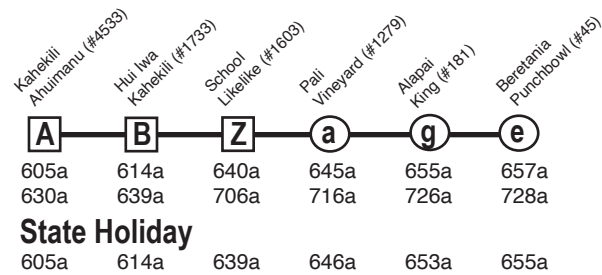

# Route 88 Kahaluu - Ahuimanu Express

Effective 12/3/23

**A.M. Weekday: Kahaluu to Downtown Honolulu**

**P.M. Weekday: To Kahaluu**

## Route 88 Destination Signs

AM:

To Downtown 88 DOWNTOWN EXPRESS

PM:

To Kahaluu 88 AHUIMANU EXPRESS

**Bold indicates PM service.**

**Schedule to change without notice.**

**All buses are lift and bicycle rack equipped.**