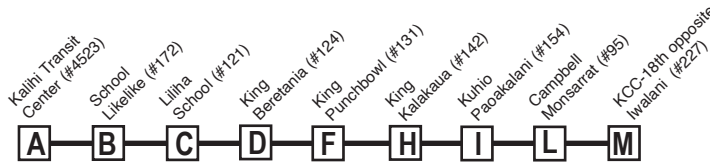

Route 2 School-Waikiki-Kahala

Effective 3/3/24

Sunday: Eastbound to Waikiki/Kapiolani Community College

400a	408a	415a	419a	427a	434a	448a	M450a	.....
445a	453a	500a	505a	513a	521a	535a	541a	546a
455a	504a	511a	516a	524a	532a	546a	552a	557a
515a	525a	532a	537a	545a	553a	608a	614a	619a
525a	535a	542a	547a	555a	603a	618a	624a	629a
540a	550a	557a	602a	611a	620a	635a	641a	646a
556a	607a	614a	619a	628a	637a	652a	658a	703a
610a	622a	629a	634a	643a	652a	707a	713a	718a
622a	634a	641a	646a	655a	704a	719a	725a	730a
634a	646a	653a	658a	707a	716a	731a	737a	742a
645a	657a	705a	710a	719a	728a	743a	749a	754a
658a	710a	718a	723a	732a	741a	756a	802a	807a
710a	722a	730a	735a	744a	753a	809a	815a	820a
725a	737a	745a	750a	759a	808a	824a	830a	835a
740a	752a	800a	805a	814a	823a	839a	845a	850a
755a	807a	815a	820a	829a	838a	854a	900a	905a
810a	822a	830a	835a	844a	853a	909a	915a	920a
822a	834a	842a	847a	856a	905a	921a	927a	932a
834a	846a	854a	859a	908a	917a	933a	939a	944a
846a	858a	906a	911a	920a	929a	945a	951a	956a
858a	910a	918a	923a	932a	941a	957a	1004a	1009a
910a	922a	930a	935a	944a	953a	1009a	1016a	1021a
922a	934a	942a	947a	956a	1005a	1021a	1028a	1033a
934a	946a	954a	959a	1009a	1018a	1034a	1041a	1046a
946a	958a	1006a	1011a	1021a	1030a	1046a	1053a	1058a
958a	1010a	1018a	1023a	1033a	1042a	1058a	1105a	1110a
1010a	1022a	1030a	1035a	1045a	1054a	1110a	1117a	1122a
1022a	1034a	1042a	1047a	1057a	1106a	1122a	1129a	1134a
1034a	1046a	1054a	1059a	1109a	1118a	1134a	1141a	1146a
1046a	1058a	1106a	1111a	1121a	1130a	1146a	1153a	1158a
1058a	1110a	1118a	1123a	1133a	1142a	1158a	1205p	1210p
1110a	1122a	1130a	1135a	1145a	1154a	1211p	1218p	1223p
1122a	1134a	1142a	1147a	1157a	1206p	1223p	1230p	1235p
1134a	1146a	1154a	1159a	1209p	1218p	1235p	1242p	1247p
1146a	1158a	1205p	1209p	1219p	1228p	1245p	1252p	1257p
1158a	1210p	1217p	1221p	1231p	1240p	1257p	104p	109p
1210p	1222p	1229p	1233p	1243p	1252p	109p	116p	121p
1222p	1234p	1241p	1245p	1255p	104p	121p	128p	133p
1234p	1246p	1253p	1257p	107p	116p	133p	140p	145p
1246p	1258p	105p	109p	119p	128p	145p	152p	157p
1258p	110p	117p	121p	131p	140p	157p	204p	209p
110p	122p	129p	133p	143p	152p	209p	216p	221p
122p	134p	141p	145p	155p	204p	221p	228p	233p
134p	146p	153p	157p	207p	216p	233p	240p	245p
146p	158p	205p	209p	219p	228p	245p	252p	257p
158p	210p	217p	221p	231p	240p	257p	304p	309p
210p	222p	229p	233p	243p	252p	310p	317p	322p
222p	234p	241p	245p	255p	304p	322p	329p	334p
234p	246p	253p	257p	306p	315p	333p	340p	345p
246p	258p	305p	309p	318p	327p	345p	352p	357p
258p	310p	317p	321p	330p	339p	357p	404p	409p
310p	322p	329p	333p	342p	351p	409p	416p	421p
325p	337p	344p	348p	357p	406p	424p	431p	436p
340p	352p	359p	403p	412p	421p	439p	446p	451p
355p	407p	414p	418p	427p	436p	454p	501p	506p
410p	422p	429p	433p	442p	451p	509p	516p	521p
430p	442p	449p	453p	502p	511p	529p	536p	541p
450p	502p	509p	513p	522p	531p	549p	556p	601p
510p	522p	529p	533p	542p	551p	609p	616p	621p
530p	542p	549p	553p	602p	611p	628p	635p	640p
550p	602p	609p	613p	621p	630p	647p	654p	659p