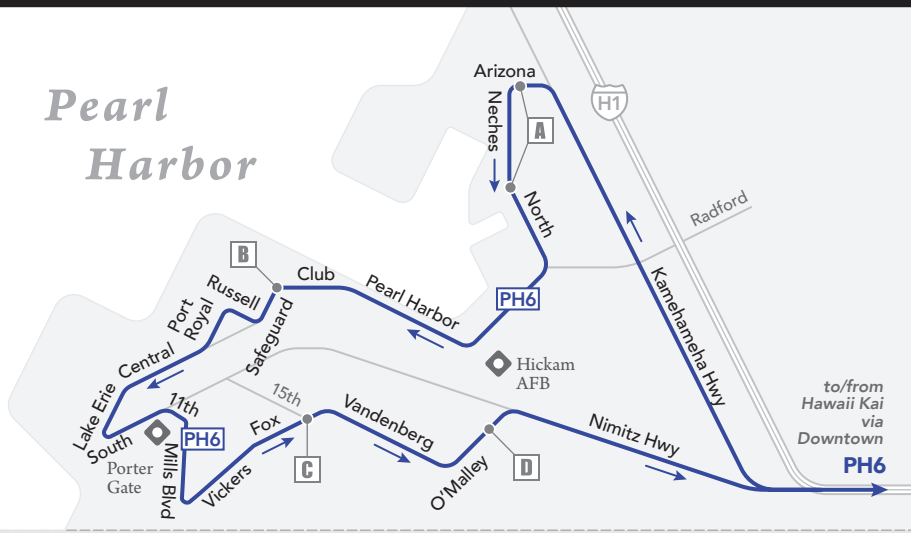

Pearl Harbor

Legend

- Peak-Hour Routes
- Route 80
 - Route 82
 - Route PH6

- Timepoint
- Transit Hub
- Park & Ride
- College/University
- High School
- Key Destination
- State Capitol

www.thebus.org

schematic map - not to scale