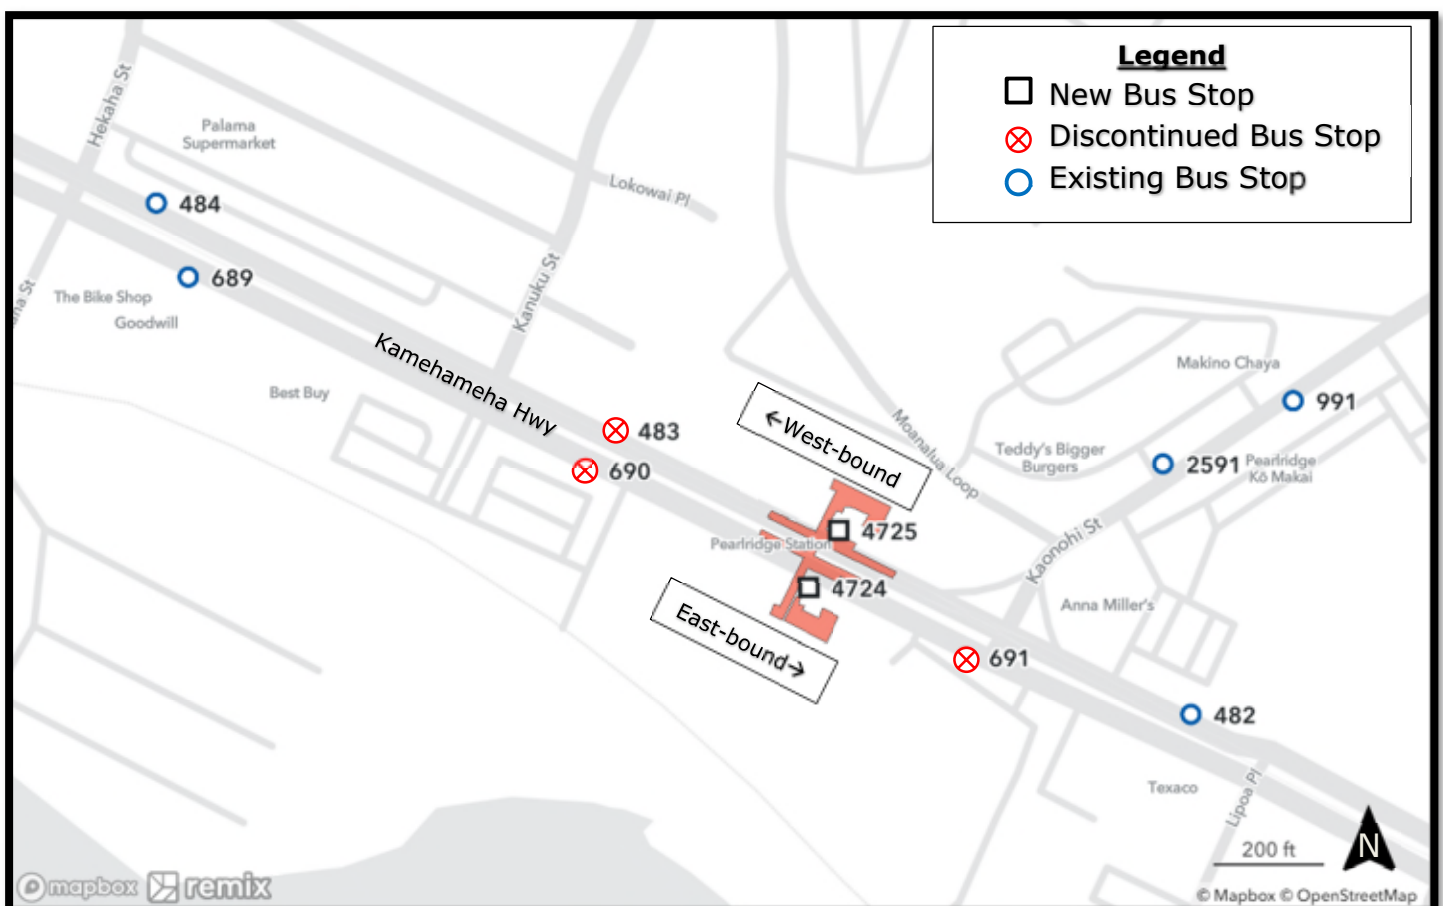

Effective Saturday July 1, 2023

Bus Stop Location Changes

East-bound Bus Stops:

- **"New" Bus Stop #4724**
(Kamehameha Hwy/Pearlridge Rail Station)
- **"Discontinued" Bus Stop #690**
(Kamehameha Hwy/Opp Kanuku St)
- **"Discontinued" Bus Stop #691**
(Kamehameha Hwy/Opp Kaonohi St)

West-bound Bus Stops:

- **"New" Bus Stop #4725**
(Kamehameha Hwy/Opp Pearlridge Rail Station)
- **"Discontinued" Bus Stop #483**
(Kamehameha Hwy/Kanuku St)

For comments/questions: contact the DTS at +1-808-768-8367 or thebusstop@honolulu.gov.
For schedule and route information: www.thebus.org or call +1-808-848-5555 (press 2).