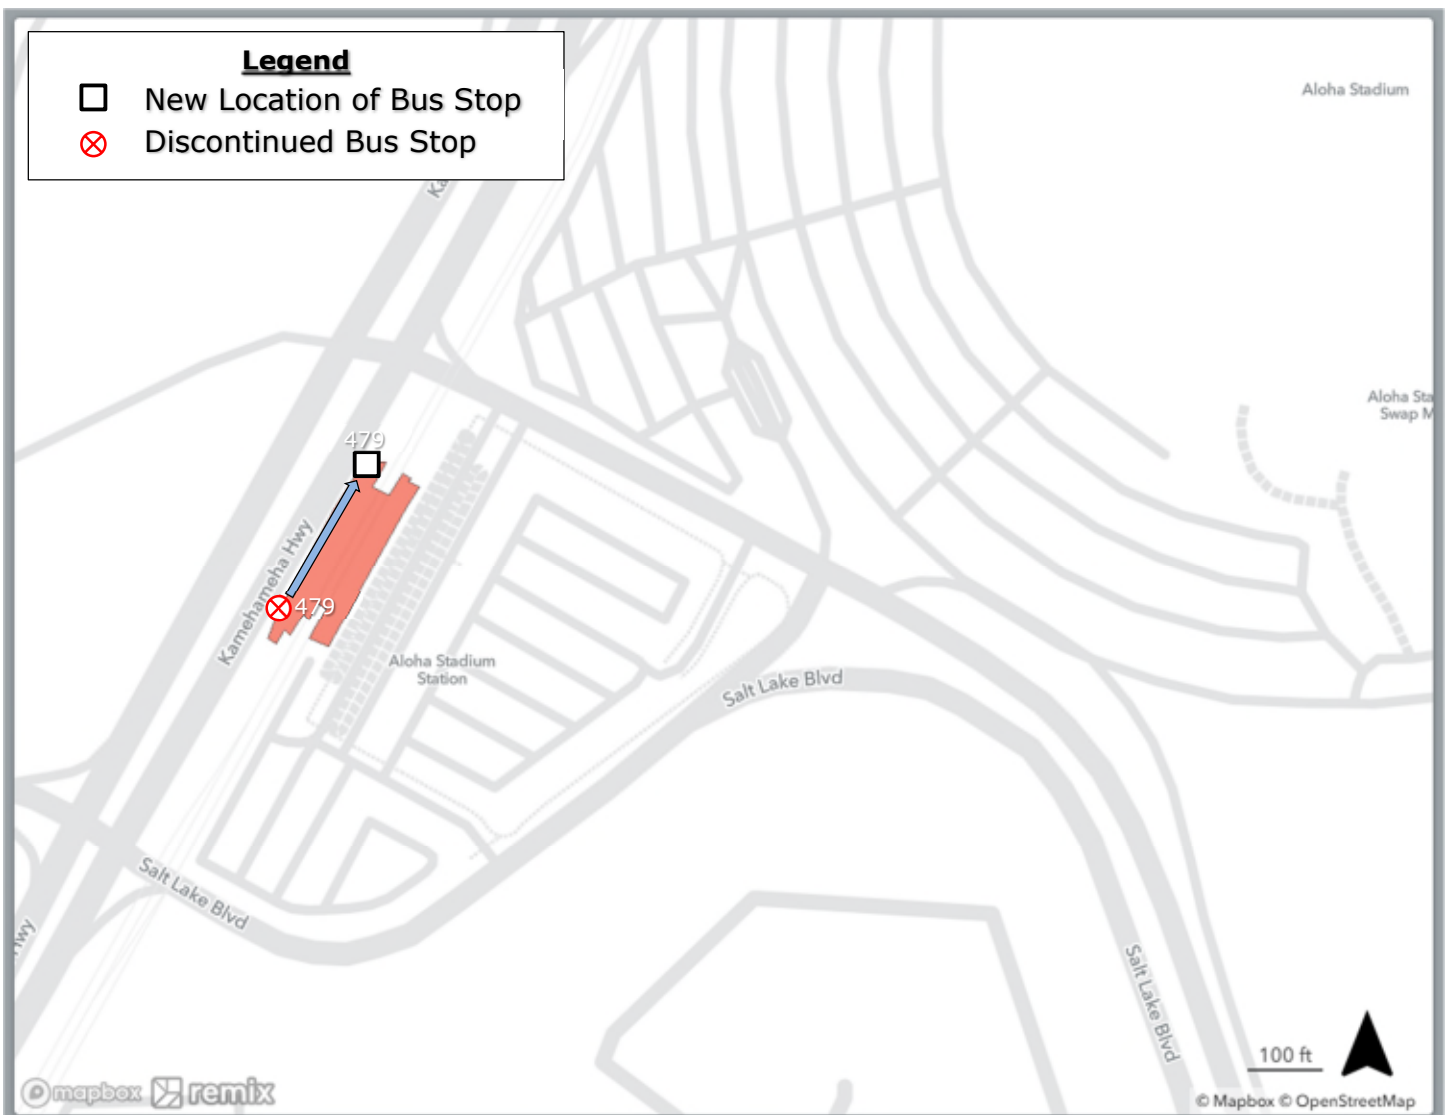

Effective Saturday July 1, 2023, this bus stop will be relocated closer to Aloha Stadium due to new Rail service.

The following bus stop will be relocated closer to Aloha Stadium:

- **Bus Stop #479 (Kamehameha Hwy + Salt Lake Bl)**