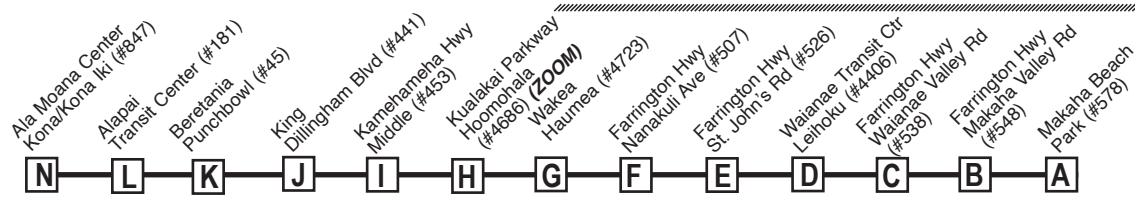

Route C CountryExpress! ZOOM* 6:00 A.M. - 6:00 P.M.

Effective 7/1/23

Sunday: Honolulu to Kapolei and Makaha

Z O O M

.....	.....	.....	.....	.....	255a	306a	317a	324a	327a	330a	334a	342a
.....	.....	.....	.....	.....	355a	406a	417a	424a	427a	430a	434a	442a
.....	.....	.....	.....	.....	450a	501a	512a	519a	522a	525a	529a	537a
445a	454a	456a	501a	509a	529a	540a	551a	558a	601a	604a	608a	616a
515a	524a	526a	531a	539a	559a	610a	621a	629a	632a	635a	639a	647a
545a	554a	556a	601a	609a	629a	640a	652a	700a	704a	707a	712a	720a
615a	624a	626a	631a	639a	659a	711a	723a	731a	735a	738a	743a	751a
640a	650a	652a	657a	705a	725a	737a	749a	757a	801a	804a	809a	817a
710a	720a	722a	727a	735a	755a	807a	819a	827a	831a	834a	839a	847a
740a	750a	752a	757a	805a	825a	837a	849a	858a	902a	905a	910a	918a
805a	815a	817a	822a	830a	850a	902a	914a	923a	927a	930a	935a	943a
830a	840a	842a	847a	855a	917a	929a	941a	950a	954a	957a	1002a	1010a
900a	910a	912a	918a	927a	949a	1001a	1013a	1022a	1026a	1029a	1034a	1042a
930a	941a	943a	949a	958a	1020a	1032a	1044a	1053a	1057a	1100a	1105a	1113a
1000a	1011a	1013a	1019a	1028a	1050a	1102a	1114a	1124a	1128a	1131a	1136a	1144a
1030a	1041a	1043a	1049a	1058a	1120a	1132a	1144a	1154a	1158a	1201p	1206p	1214p
1100a	1113a	1115a	1121a	1130a	1152a	1204p	1216p	1226p	1230p	1233p	1238p	1246p
1130a	1143a	1145a	1151a	1200p	1222p	1234p	1247p	1257p	101p	104p	109p	117p
1200p	1213p	1215p	1221p	1230p	1252p	104p	117p	127p	131p	134p	139p	147p
1225p	1238p	1240p	1246p	1255p	117p	129p	142p	152p	156p	159p	204p	212p
1255p	108p	110p	116p	125p	149p	201p	214p	224p	228p	231p	236p	244p
120p	133p	135p	141p	150p	214p	227p	240p	250p	254p	257p	302p	310p
150p	203p	205p	211p	220p	244p	257p	311p	320p	324p	327p	332p	340p
220p	233p	235p	241p	250p	320p	333p	347p	356p	400p	403p	408p	416p
250p	303p	305p	311p	320p	355p	409p	422p	431p	435p	438p	443p	451p
320p	333p	335p	341p	350p	429p	443p	456p	505p	509p	512p	517p	525p
350p	403p	405p	411p	420p	500p	514p	527p	536p	540p	543p	548p	556p
420p	433p	435p	441p	450p	524p	538p	551p	600p	604p	607p	612p	620p
450p	502p	504p	510p	519p	551p	604p	616p	625p	629p	632p	637p	645p
520p	531p	533p	539p	548p	618p	630p	642p	651p	655p	658p	703p	711p
550p	601p	603p	609p	618p	644p	656p	708p	717p	721p	724p	728p	736p
625p	636p	638p	644p	653p	717p	729p	741p	750p	754p	757p	801p	809p
730p	739p	741p	746p	754p	815p	826p	837p	846p	849p	852p	856p	904p
830p	839p	841p	846p	854p	914p	925p	936p	945p	948p	951p	955p	1003p

Route C CountryExpress! Destination Signs & Symbols

Westbound:

To Makaha Beach: C COUNTRY EXPRESS! MAKAHA

To Nanakuli/Farrington: C COUNTRY EXPRESS! NANAKULI

Eastbound:

To Ala Moana Center: C COUNTRY EXPRESS! ALA MOANA

To Kalihi Transit Center: C COUNTRY EXPRESS! KALIHI TRANSIT CTR

To Kualakai Pkwy/Hoomohala: COUNTRY EXPRESS! UH WEST OAHU STATION

To Honokai Hale: COUNTRY EXPRESS! HONOKAI HALE

L - Starts at Lawaia/Makau 4 minutes earlier

Bold indicates PM service.

Schedule to change without notice.

All buses are lift and bicycle rack equipped.

ZOOM*