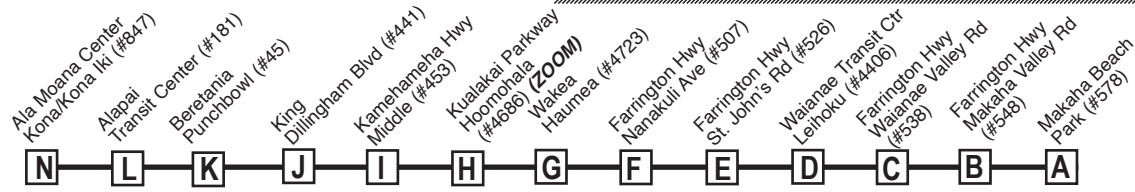

Route C CountryExpress! ZOOM* 6:00 A.M. - 6:00 P.M.

Effective 7/1/23

State Holiday: Honolulu to Kapolei and Makaha

Z O O M

.....	.....	.....	.....	.....	255a	305a	316a	323a	326a	329a	333a	341a
.....	.....	.....	.....	.....	355a	405a	416a	423a	426a	429a	433a	441a
.....	.....	.....	.....	.....	450a	500a	511a	518a	521a	524a	528a	536a
445a	455a	456a	500a	509a	529a	539a	550a	557a	600a	603a	607a	615a
515a	525a	526a	530a	539a	559a	609a	620a	627a	630a	635a	639a	647a
545a	555a	556a	600a	609a	629a	639a	650a	657a	701a	706a	711a	719a
615a	625a	626a	630a	639a	700a	710a	721a	728a	732a	737a	742a	750a
640a	651a	652a	656a	705a	727a	737a	748a	755a	759a	804a	809a	817a
710a	721a	722a	726a	735a	757a	807a	818a	825a	829a	834a	839a	847a
740a	751a	752a	756a	805a	827a	837a	848a	856a	900a	905a	910a	918a
810a	821a	822a	826a	835a	857a	908a	919a	927a	931a	936a	941a	949a
845a	856a	857a	901a	910a	932a	943a	954a	1002a	1006a	1011a	1016a	1024a
910a	921a	923a	928a	938a	1000a	1011a	1023a	1031a	1035a	1040a	1045a	1053a
940a	951a	953a	958a	1008a	1028a	1039a	1051a	1059a	1103a	1108a	1113a	1121a
1010a	1021a	1023a	1028a	1038a	1058a	1110a	1122a	1130a	1134a	1139a	1144a	1152a
1035a	1046a	1048a	1053a	1103a	1123a	1135a	1147a	1155a	1159a	1204p	1209p	1217p
1100a	1111a	1113a	1118a	1128a	1148a	1200p	1212p	1220p	1224p	1229p	1234p	1242p
1130a	1143a	1145a	1150a	1200p	1220p	1232p	1246p	1254p	1258p	103p	108p	116p
1200p	1213p	1215p	1220p	1230p	1250p	102p	116p	124p	128p	133p	138p	146p
1230p	1243p	1245p	1250p	100p	120p	132p	146p	154p	158p	203p	208p	216p
100p	113p	115p	120p	130p	150p	202p	216p	224p	228p	233p	238p	246p
125p	138p	140p	145p	155p	215p	227p	241p	249p	253p	258p	303p	311p
150p	203p	205p	210p	220p	240p	251p	305p	313p	317p	322p	327p	335p
220p	233p	235p	240p	250p	310p	321p	335p	343p	347p	352p	357p	405p
250p	303p	305p	310p	320p	340p	352p	406p	414p	418p	423p	428p	436p
320p	333p	335p	340p	350p	410p	422p	436p	444p	448p	453p	458p	506p
350p	403p	405p	410p	420p	440p	452p	506p	514p	518p	523p	528p	536p
420p	433p	435p	440p	450p	510p	521p	535p	543p	547p	552p	557p	605p
450p	503p	505p	510p	520p	540p	551p	604p	612p	616p	621p	626p	634p
520p	531p	533p	538p	548p	608p	619p	631p	639p	643p	648p	653p	701p
555p	606p	608p	613p	623p	643p	654p	706p	713p	717p	722p	726p	734p
625p	636p	638p	643p	653p	713p	723p	734p	741p	745p	750p	754p	802p
725p	735p	736p	740p	749p	810p	820p	831p	838p	841p	846p	850p	858p
830p	840p	841p	845p	854p	914p	924p	935p	942p	945p	950p	954p	1002p
930p	940p	941p	945p	954p	1014p	1024p	1035p	1042p	1045p	1050p	1054p	1102p

Route C CountryExpress! Destination Signs & Symbols

Westbound:

To Makaha Beach: C COUNTRY EXPRESS! MAKAHA

To Nanakuli/Farrington: C COUNTRY EXPRESS! NANAKULI

Eastbound:

To Ala Moana Center: C COUNTRY EXPRESS! ALA MOANA

To Kalihi Transit Center: C COUNTRY EXPRESS! KALIHI TRANSIT CTR

To Kualakai Pkwy/Hoomohala: COUNTRY EXPRESS! UH WEST OAHU STATION

To Honokai Hale: COUNTRY EXPRESS! HONOKAI HALE

L - Starts at Lawaia/Makau 4 minutes earlier

Bold indicates PM service.

Schedule to change without notice.

All buses are lift and bicycle rack equipped.

ZOOM*