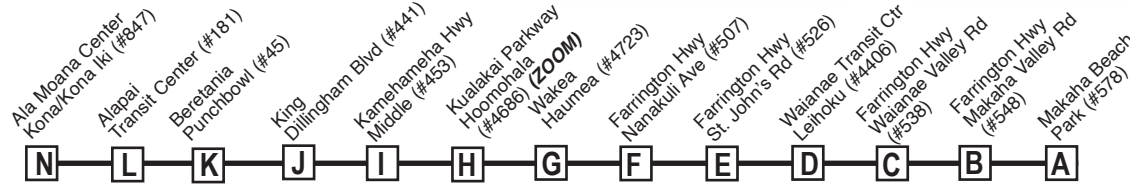

Route C CountryExpress! ZOOM* 6:00 A.M. - 6:00 P.M.

Effective 7/1/23

Weekday: Honolulu to Kapolei and Makaha

Z O O M

.....	.....	.....	.....	.....	254a	305a	316a	323a	326a	329a	333a	342a
.....	.....	.....	.....	.....	354a	405a	416a	423a	426a	429a	433a	442a
.....	.....	.....	.....	.....	449a	500a	511a	518a	521a	524a	528a	537a
452a	500a	501a	505a	514a	534a	545a	556a	603a	606a	609a	613a	622a
522a	530a	531a	535a	544a	604a	615a	627a	634a	638a	643a	647a	656a
552a	600a	601a	605a	614a	634a	645a	657a	704a	708a	713a	718a	727a
625a	633a	634a	638a	647a	707a	719a	731a	738a	742a	747a	752a	801a
655a	703a	704a	708a	717a	737a	749a	801a	808a	812a	817a	822a	831a
725a	733a	734a	738a	747a	807a	819a	831a	838a	842a	847a	852a	901a
755a	803a	804a	808a	817a	837a	849a	901a	909a	913a	918a	923a	932a
825a	833a	834a	838a	847a	907a	919a	931a	939a	943a	948a	953a	1002a
854a	902a	904a	909a	918a	938a	950a	1002a	1010a	1014a	1019a	1024a	1033a
925a	933a	935a	940a	950a	1010a	1022a	1034a	1042a	1046a	1051a	1056a	1105a
955a	1003a	1005a	1010a	1020a	1040a	1052a	1104a	1112a	1116a	1121a	1126a	1135a
1025a	1033a	1035a	1040a	1050a	1110a	1122a	1134a	1142a	1146a	1151a	1156a	1205p
1055a	1103a	1105a	1110a	1120a	1140a	1152a	1204p	1212p	1216p	1221p	1226p	1236p
1120a	1128a	1130a	1135a	1145a	1206p	1218p	1230p	1240p	1245p	1250p	1256p	106p
1145a	1153a	1155a	1200p	1210p	1232p	1244p	102p	112p	117p	122p	128p	138p
1210p	1218p	1220p	1225p	1235p	1257p	109p	127p	137p	142p	147p	153p	203p
1235p	1243p	1245p	1253p	103p	125p	137p	155p	205p	210p	215p	221p	231p
105p	113p	115p	123p	133p	155p	208p	226p	236p	241p	246p	252p	302p
130p	138p	140p	148p	158p	223p	236p	254p	304p	309p	314p	320p	330p
155p	203p	205p	213p	223p	248p	301p	319p	329p	334p	339p	345p	355p
225p	233p	235p	243p	253p	318p	331p	353p	403p	408p	413p	419p	429p
255p	303p	305p	313p	323p	348p	401p	426p	436p	441p	446p	452p	502p
325p	333p	335p	343p	353p	425p	439p	504p	514p	519p	524p	530p	540p
355p	403p	405p	412p	422p	457p	511p	536p	546p	551p	556p	602p	611p
425p	433p	435p	442p	452p	527p	541p	603p	613p	618p	623p	629p	638p
455p	503p	505p	512p	522p	557p	610p	624p	634p	639p	644p	650p	659p
525p	533p	535p	542p	552p	623p	636p	650p	700p	705p	710p	715p	724p
555p	603p	605p	611p	621p	651p	704p	716p	725p	730p	735p	740p	749p
625p	633p	635p	641p	651p	718p	730p	742p	751p	756p	801p	806p	815p
720p	728p	729p	735p	744p	807p	819p	831p	840p	843p	848p	853p	902p
825p	833p	834p	840p	849p	909p	921p	933p	942p	945p	950p	955p	1004p
925p	933p	934p	940p	949p	1009p	1021p	1033p	1042p	1045p	1050p	1055p	1104p

Route C CountryExpress! Destination Signs & Symbols

Westbound:

To Makaha Beach: C COUNTRY EXPRESS! MAKAHA

To Nanakuli/Farrington: C COUNTRY EXPRESS! NANAKULI

Eastbound:

To Ala Moana Center: C COUNTRY EXPRESS! ALA MOANA

To Kalihi Transit Center: C COUNTRY EXPRESS! KALIHI TRANSIT CTR

To Kualakai Pkwy/Hoomohala: COUNTRY EXPRESS! UH WEST OAHU STATION

To Honokai Hale: C COUNTRY EXPRESS! HONOKAI HALE

L - Starts at Lawaia/Makau 4 minutes earlier

Bold indicates PM service.

Schedule to change without notice.

All buses are lift and bicycle rack equipped.

ZOOM*