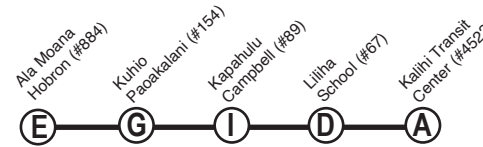

Route W3 Kalihi via School Street Express

Effective 12/3/23

A.M. Weekday: Eastbound from Kalihi to Waikiki

P.M. Weekday: Westbound from Waikiki to Kalihi

544a	552a	556a	610a	618a	621a
614a	622a	626a	640a	648a	651a

Saturday

544a	552a	556a	610a	618a	621a
614a	622a	626a	640a	648a	651a

Sunday

544a	552a	556a	610a	618a	621a
614a	622a	626a	640a	648a	651a

State Holiday

544a	552a	556a	610a	618a	621a
614a	622a	626a	640a	648a	651a

Route W3 Destination Signs

Eastbound (AM) to Waikiki: W3 WAIKIKI

Westbound (PM) to Kalihi: W3 KALIHI VIA SCHOOL STREET

Bold indicates PM service.

Schedule subject to change without notice.

All buses are lift and bicycle rack equipped.