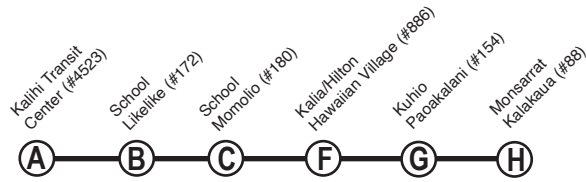

Route W3 Kalihi via School Street Express

Effective 12/3/23

A.M. Weekday: Eastbound from Kalihi to Waikiki

P.M. Weekday: Westbound from Waikiki to Kalihi

544a	552a	556a	610a	618a	621a
614a	622a	626a	640a	648a	651a

Saturday

544a	552a	556a	610a	618a	621a
614a	622a	626a	640a	648a	651a

Sunday

544a	552a	556a	610a	618a	621a
614a	622a	626a	640a	648a	651a

State Holiday

544a	552a	556a	610a	618a	621a
614a	622a	626a	640a	648a	651a

Route W3 Destination Signs

Eastbound (AM) to Waikiki: W3 WAIKIKI

Westbound (PM) to Kalihi: W3 KALIHI VIA SCHOOL STREET

Bold indicates PM service.

Schedule subject to change without notice.

All buses are lift and bicycle rack equipped.