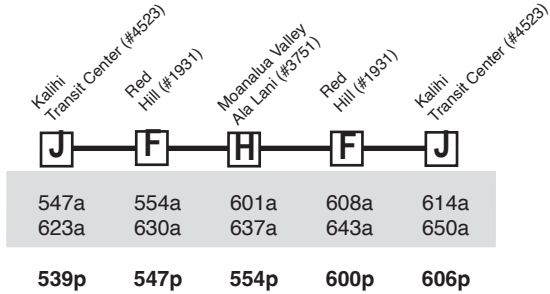

Route 302 Moanalua Valley - Kalihi Transit Center Effective 8/18/24

Weekday Only: To Moanalua Valley/Red Hill/Kalihi

Route 302 Destination Signs

To Moanalua Valley: 302 MOANALUA VALLEY

To Kalihi Transit Center: 302 KALIHI TRANSIT CTR

NOTE - Numbers next to timepoints are **HEA** (Honolulu Estimated Arrival) stop numbers. Go to the **HEA** website at <http://hea.thebus.org>.

Bold indicates PM service.
Schedule to change without notice.
All buses are lift and bicycle rack equipped.