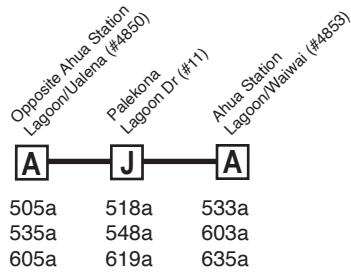

Route 317 Ahua - Lagoon

Effective 5/31/26

A.M. Weekday: To/From Ahua Lagoon Drive Station and Palekona St

P.M. Weekday: To/From Ahua Lagoon Drive Station and Palekona St

Route 317 Destination Signs

Westbound:

To Palekona/Lagoon Dr: 317 LAGOON DRIVE

Eastbound:

To Ahua Lagoon Drive Station: 317 AHUA LAGOON DRIVE SKYLINE STATION

NOTE - Numbers next to timepoints are **HEA** (Honolulu Estimated Arrival) stop numbers. Go to the **HEA** website at <http://hea.thebus.org>.