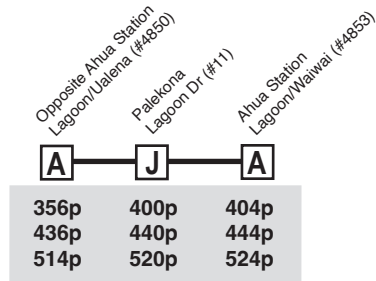

Route 317 Ahua - Lagoon

Effective 5/31/26

A.M. Weekday: To/From Ahua Lagoon Drive Station and Palekona St

P.M. Weekday: To/From Ahua Lagoon Drive Station and Palekona St

Route 317 Destination Signs

Westbound:

To Palekona/Lagoon Dr: 317 LAGOON DRIVE

Eastbound:

To Ahua Lagoon Drive Station: 317 AHUA LAGOON DRIVE SKYLINE STATION

NOTE - Numbers next to timepoints are **HEA** (Honolulu Estimated Arrival) stop numbers. Go to the **HEA** website at <http://hea.thebus.org>.

Bold indicates PM service.
Schedule to change without notice.
All buses are lift and bicycle rack equipped.