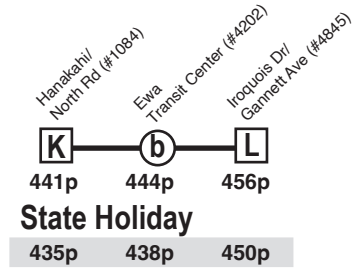

# Route 421 Kapilina

Effective 5/31/26

**A.M. Weekday: To Ft Weaver/Ewa Beach TC**      **P.M. Weekday: To Kapilina/Iroquois Point**

## Route 421 Destination Signs

Westbound: 421 KAPILINA

Eastbound: 421 EWA BEACH TRANSIT CTR