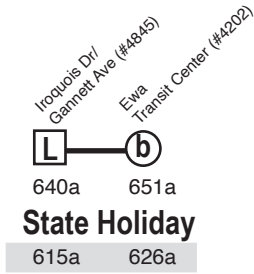

# Route 421 Kapilina

Effective 5/31/26

**A.M. Weekday: To Ft Weaver/Ewa Beach TC**      **P.M. Weekday: To Kapilina/Iroquois Point**

## Route 421 Destination Signs

Westbound: 421 KAPILINA

Eastbound: 421 EWA BEACH TRANSIT CTR