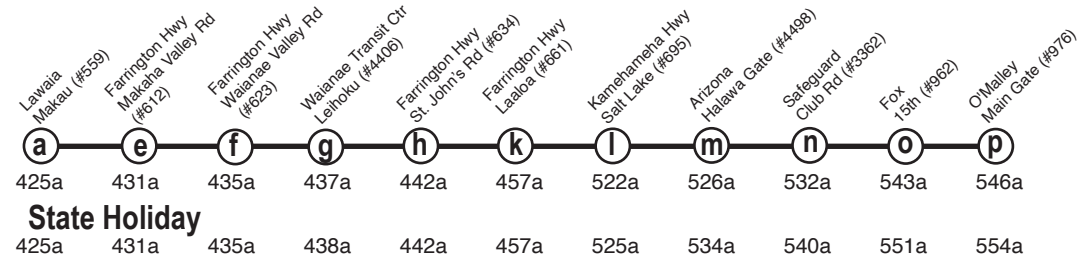

Route PH1 Waianae Coast - Pearl Harbor Express

Effective 12/1/24

A.M. Weekday/State Holiday: Eastbound from Makaha to Pearl Harbor

AM To Pearl Harbor: PH1 EXPRESS PEARL HARBOR
 PM To the Waianae Coast: PH1 EXPRESS KAPOLEI MAKAHA

NOTE: Service on Route PH1 does not operate on New Year's Day, Martin Luther King Jr. Day, Presidents' Day, Memorial Day, Juneteenth National Independence Day, Independence Day, Labor Day, Discoverers' Day, Veterans' Day, Thanksgiving Day, Christmas Day and during emergency military base closures.

P.M. Weekday/State Holiday: Westbound from Pearl Harbor to Makaha