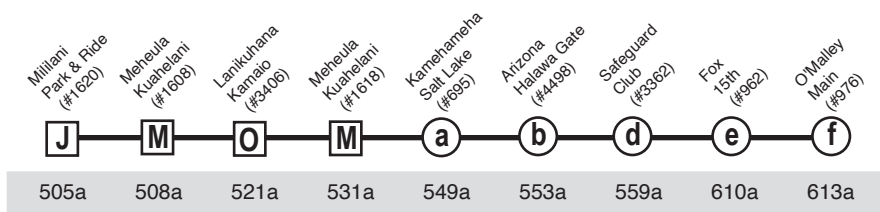

# Route PH2 Mililani Town - Pearl Harbor Express

Effective 8/20/23

## A.M. Weekday/State Holiday: To Pearl Harbor

### Route PH2 Destination Signs

AM:

To Pearl Harbor - PH2 EXPRESS PEARL HARBOR

PM:

To Mililani - PH2 EXPRESS MILILANI

### Route PH2 Symbols

Note - Service on Route PH2 does not operate on New Year's Day, Martin Luther King Jr. Day, Presidents' Day, Memorial Day, Juneteenth National Independence Day, Independence Day, Labor Day, Discoverers' Day, Veterans' Day, Thanksgiving Day, Christmas Day and during emergency military base closures.