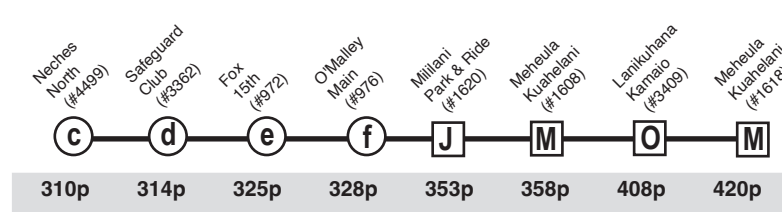

# Route PH2 Mililani Town - Pearl Harbor Express

Effective 8/20/23

## A.M. Weekday/State Holiday: To Pearl Harbor

### Route PH2 Destination Signs

AM:

To Pearl Harbor - PH2 EXPRESS PEARL HARBOR

PM:

To Mililani - PH2 EXPRESS MILILANI