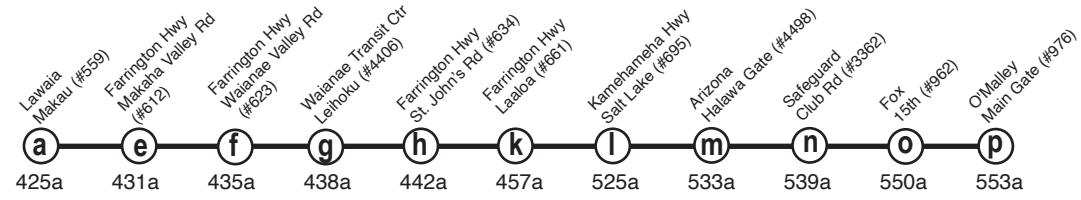

Route PH1 Waianae Coast - Pearl Harbor Express Effective 8/20/23

A.M. Weekday/State Holiday: Eastbound from Makaha to Pearl Harbor

P.M. Weekday/State Holiday: Westbound from Pearl Harbor to Makaha

Route PH1 Destination Signs

- AM To Pearl Harbor: PH1 Express Pearl Harbor
- PM To the Waianae Coast: PH1 Express Kapolei Makaha

NOTE: Service on Route PH1 does not operate on New Year's Day, Martin Luther King Jr. Day, Presidents' Day, Memorial Day, Juneteenth National Independence Day, Independence Day, Labor Day, Discoverers' Day, Veterans' Day, Thanksgiving Day, Christmas Day and during emergency military base closures.