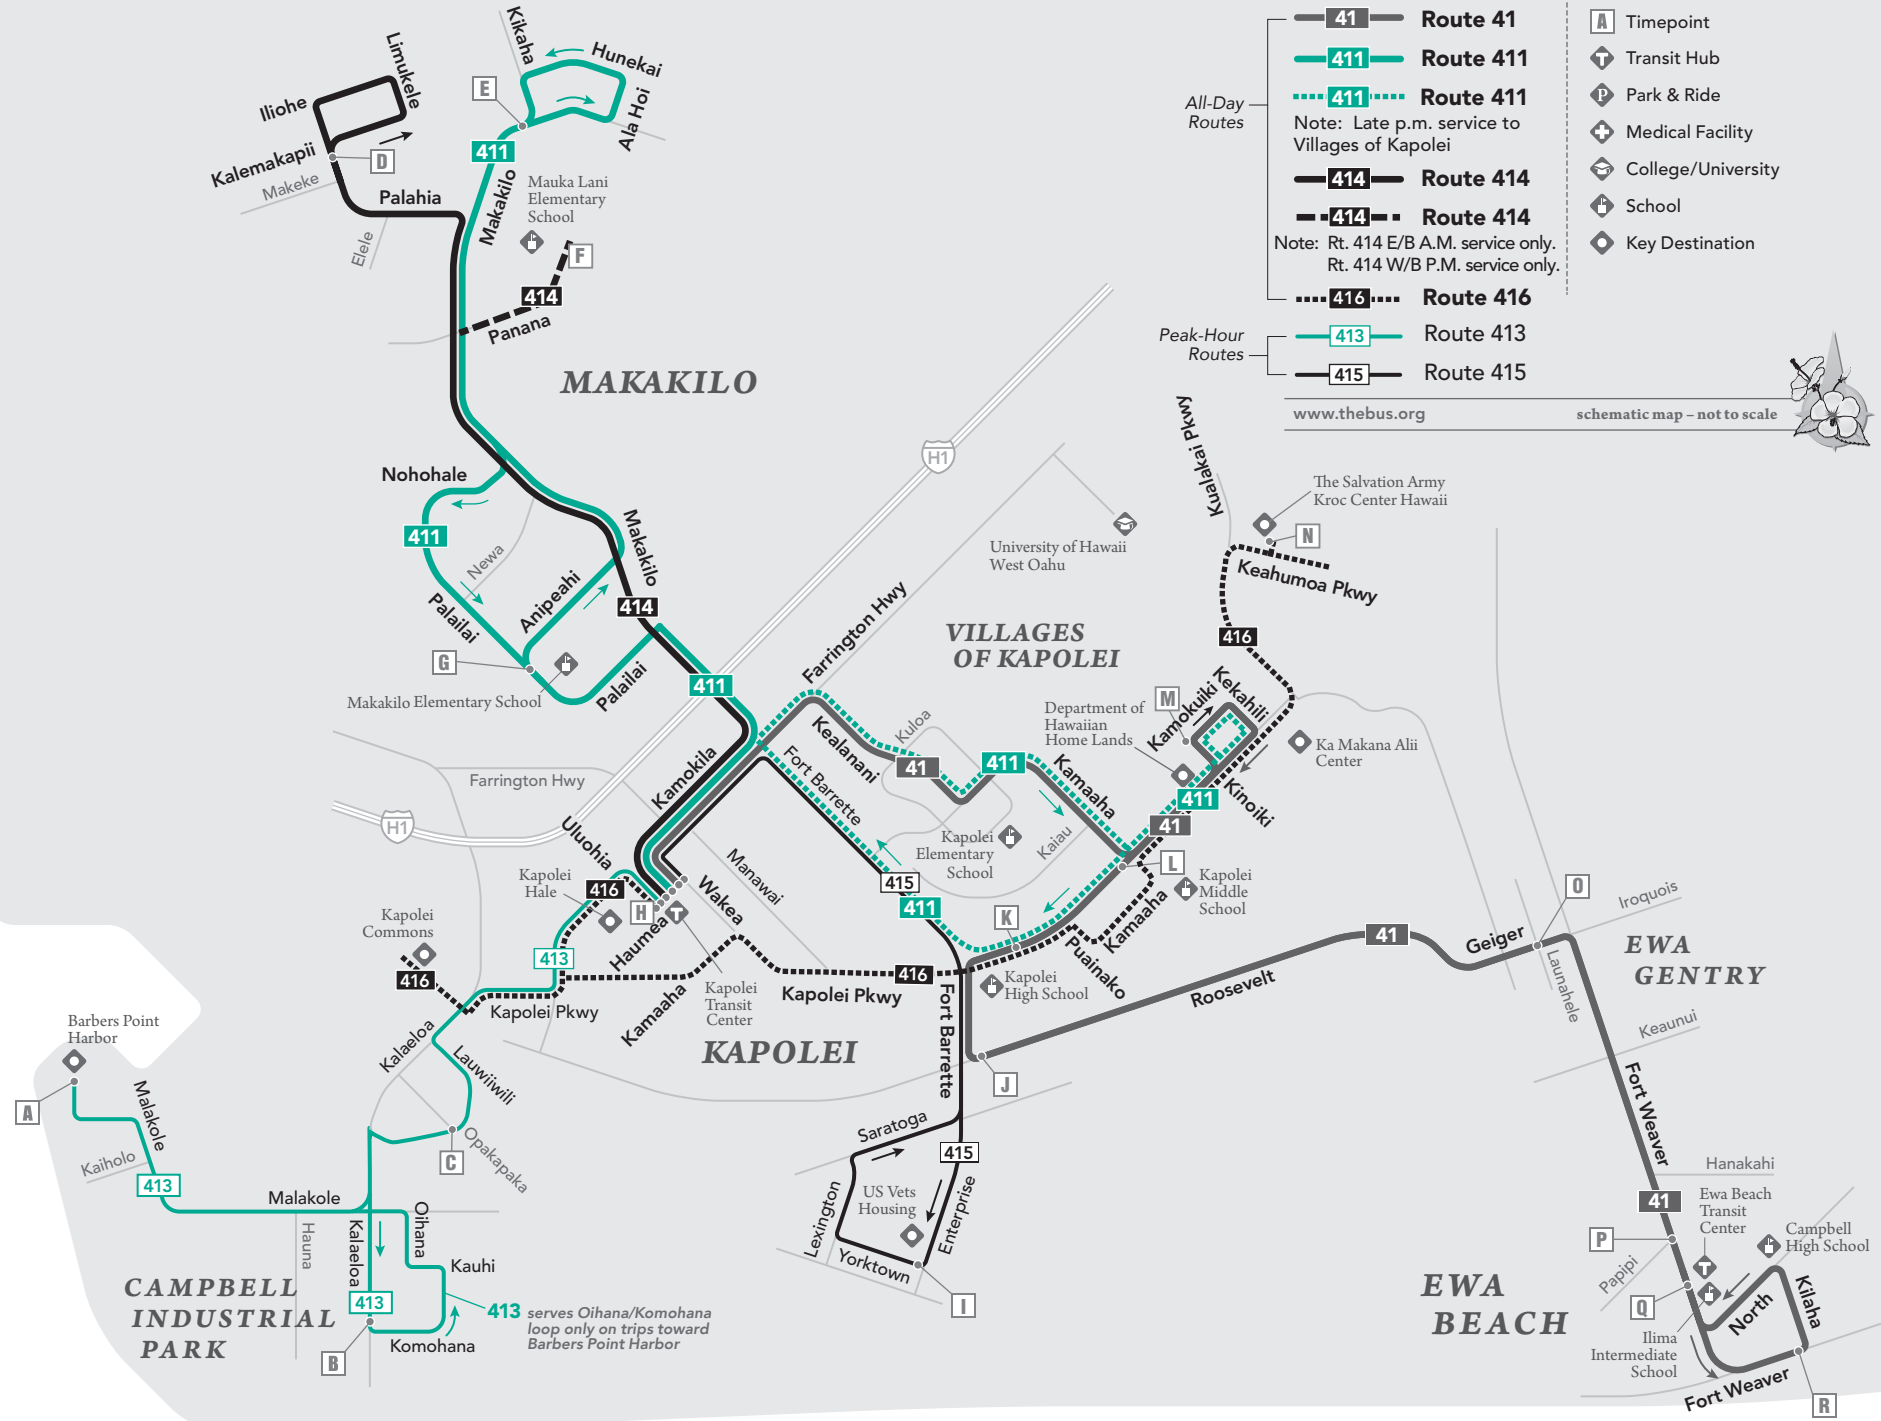

Legend

- 41** Route 41
 - 411** Route 411
 - 411** Route 411
Note: Late p.m. service to Villages of Kapolei
 - 414** Route 414
 - 414** Route 414
Note: Rt. 414 E/B A.M. service only.
Rt. 414 W/B P.M. service only.
 - 416** Route 416
 - 413** Route 413
 - 415** Route 415
- A** Timepoint
 - T** Transit Hub
 - P** Park & Ride
 - +** Medical Facility
 - U** College/University
 - S** School
 - D** Key Destination

www.thebus.org schematic map – not to scale

CAMPBELL INDUSTRIAL PARK

MAKAKILO

VILLAGES OF KAPOLEI

KAPOLEI

EWA GENTRY

EWA BEACH

413 serves Oihana/Komohana loop only on trips toward Barbers Point Harbor