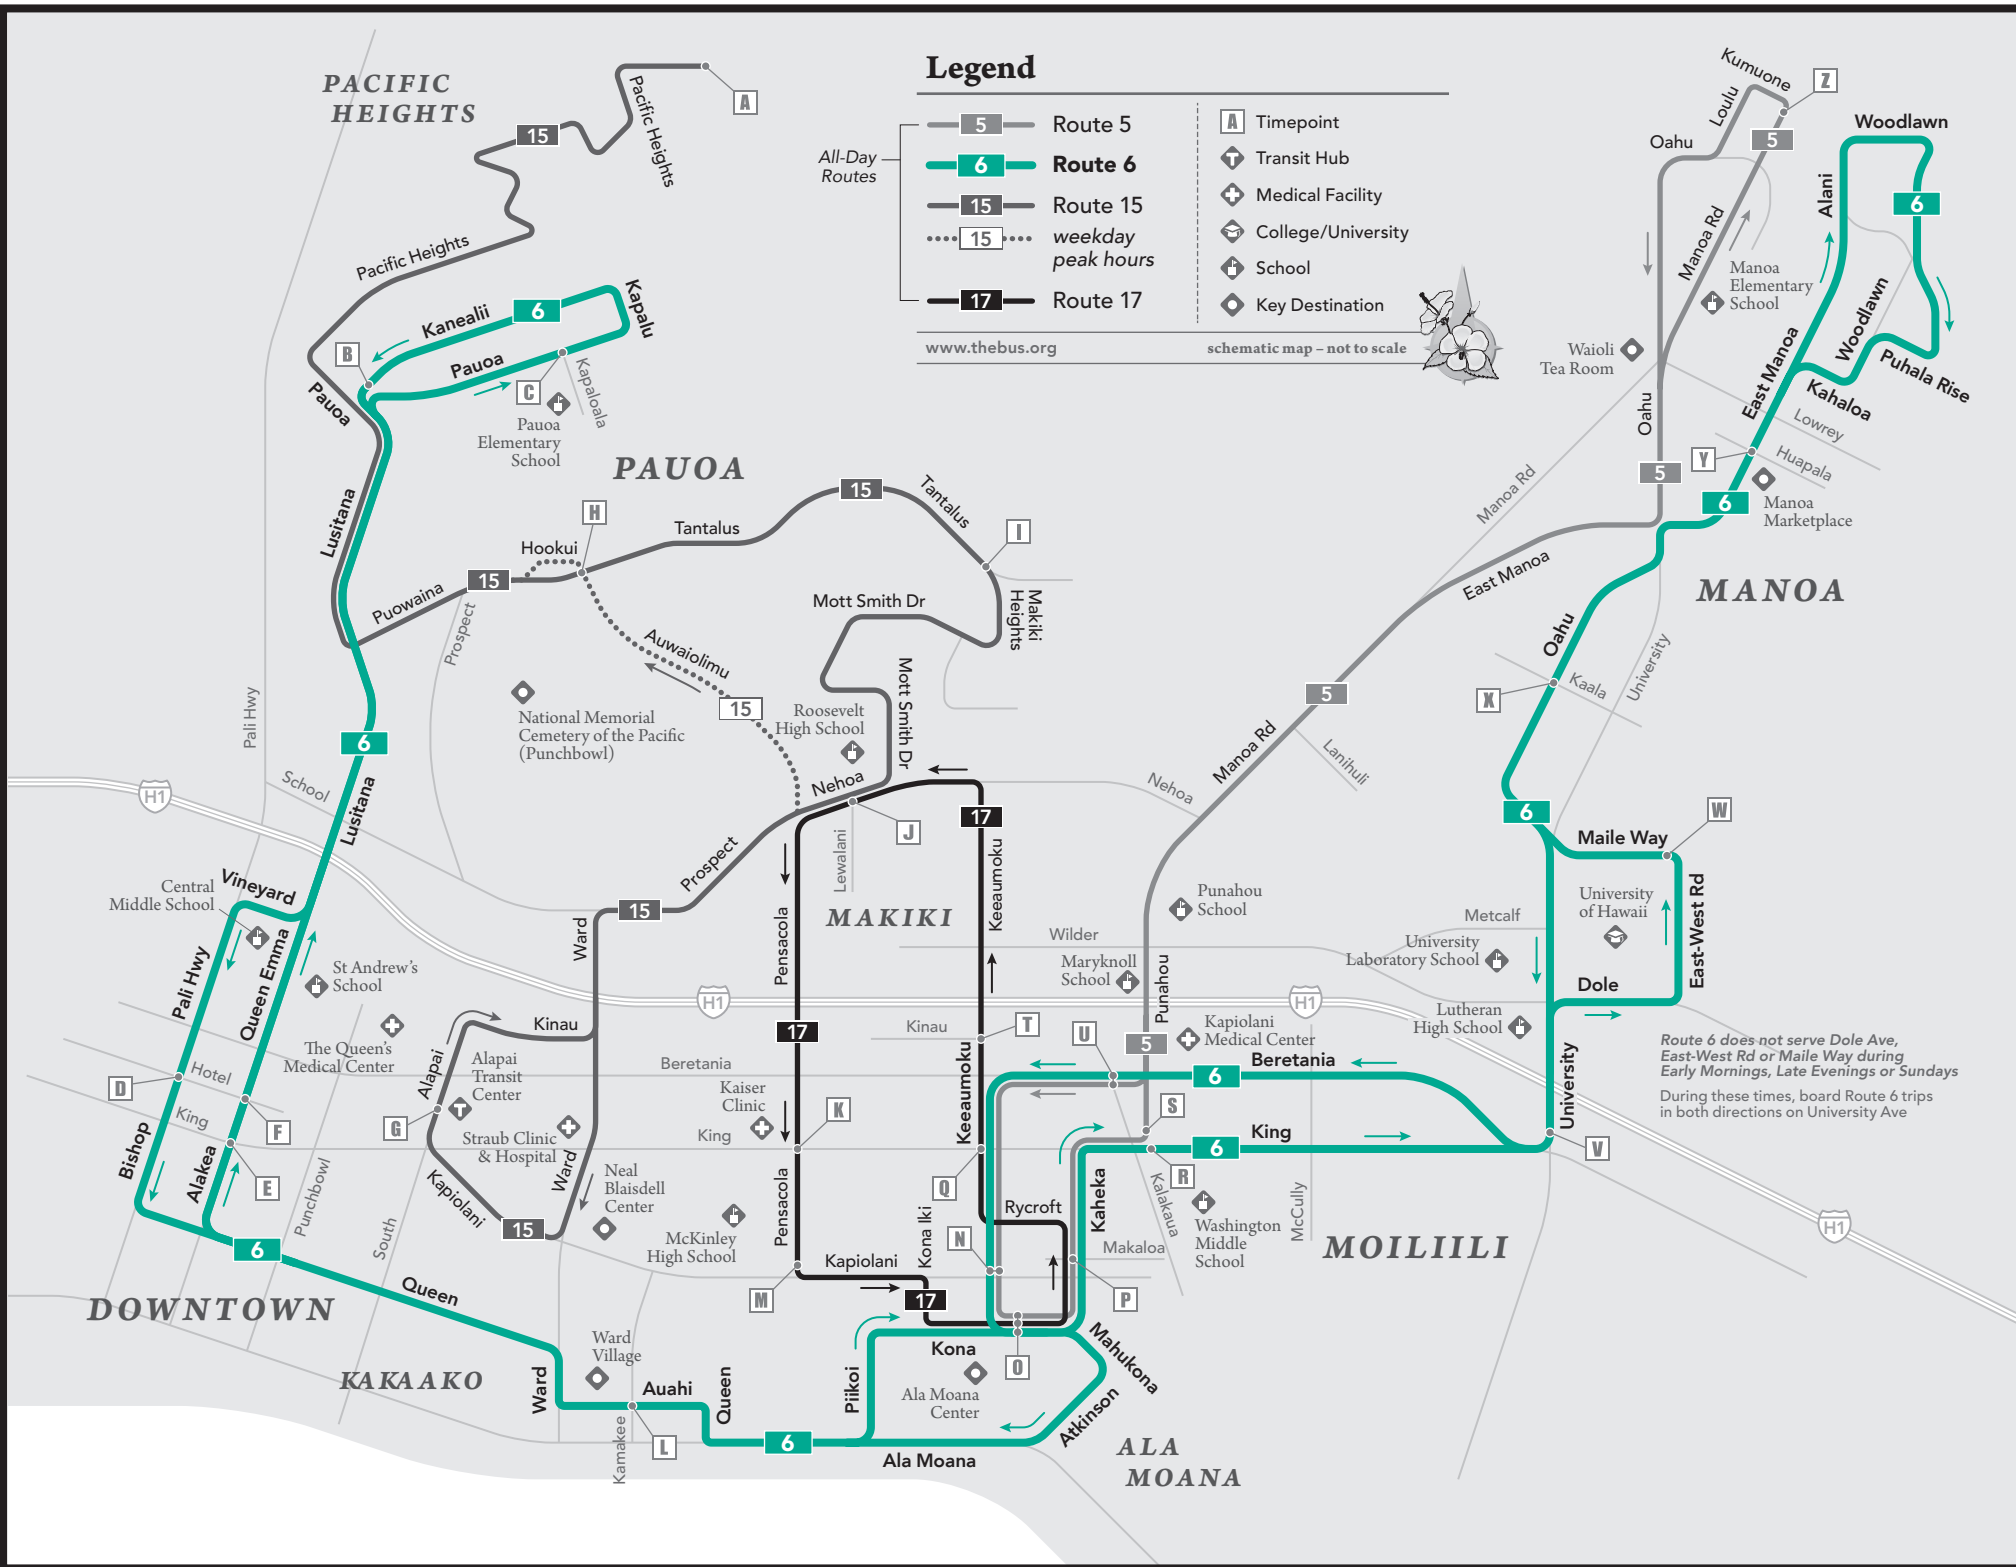

PACIFIC HEIGHTS

Legend

- Route 5
 - Route 6**
 - Route 15
 - weekday peak hours
 - Route 17
- Timepoint
 - Transit Hub
 - Medical Facility
 - College/University
 - School
 - Key Destination

www.thebus.org

schematic map - not to scale

Route 6 does not serve Dole Ave, East-West Rd or Maile Way during Early Mornings, Late Evenings or Sundays. During these times, board Route 6 trips in both directions on University Ave