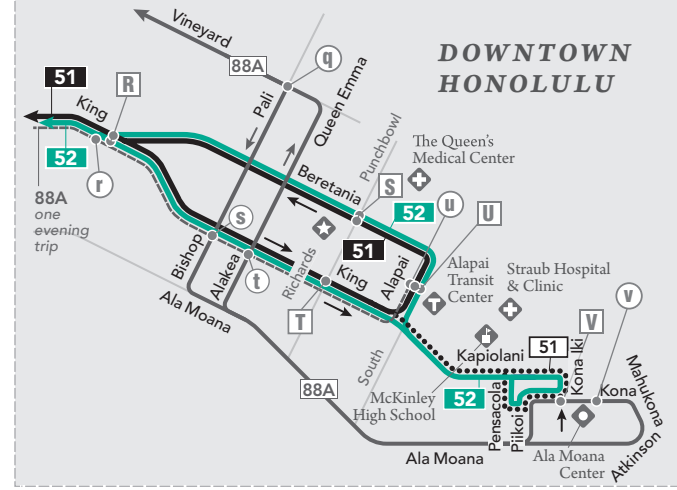

DOWNTOWN HONOLULU

Legend

- All-Day Routes**
- 52 **Route 52**
- 51 **Route 51**
- 51 ••• **selected trips**
- Peak Hour Route**
- 88A **Route 88A**
- 51* **Buses serving Route 88A also travel parts of Routes 51, 52 & 60. See schedule for details.**
- 52*
- 60*

- A a **Timepoint**
- T **Transit Hub**
- P **Park & Ride**
- + **Medical Facility**
- U **College/University**
- S **School**
- D **Key Destination**
- + **State Capitol**

schematic map - not to scale