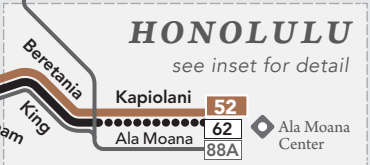

Legend

- Route 52**
- Route 62**
- selected trips
- Route 88A**
- Buses serving Route 88A also travel parts of Routes 52, 55 & 62. See schedule for details.
- Buses serving Route 88A also travel parts of Routes 52, 55 & 62. See schedule for details.
- Buses serving Route 88A also travel parts of Routes 52, 55 & 62. See schedule for details.

- Timepoint**
- Transit Hub**
- Park & Ride**
- Medical Facility**
- College/University**
- School**
- Key Destination**
- State Capitol**

schematic map - not to scale

52 via H-1 Freeway
 62 via Nimitz Hwy
 88A (lower level)