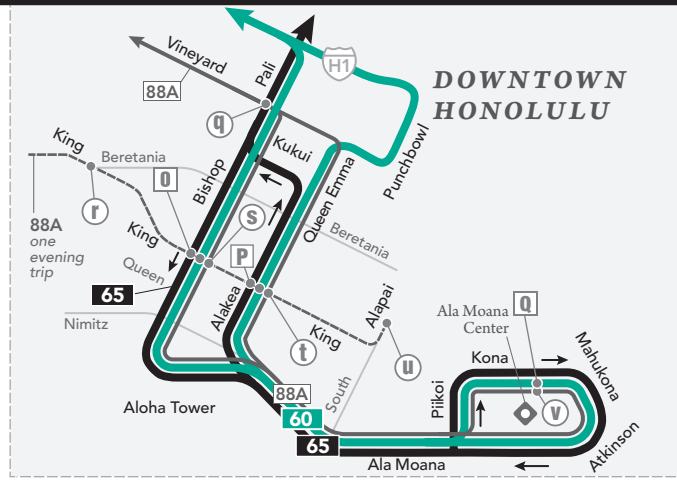

**Legend**

- 60 **Route 60**
- 65 **Route 65**
- 88A **Route 88A**
- 51\* Buses serving Route 88A also travel parts of Routes 51, 52 & 60. See schedule for details.
- 52\*
- 60\*
- a **Timepoint**
- A **Transit Hub**
- + **Medical Facility**
- Ⓜ **College/University**
- Ⓜ **School**
- ◇ **Key Destination**

Daniel K. Inouye International Airport

**HONOLULU**  
see inset for detail

60 **Route 60**  
65 **Route 65**  
88A **Route 88A**