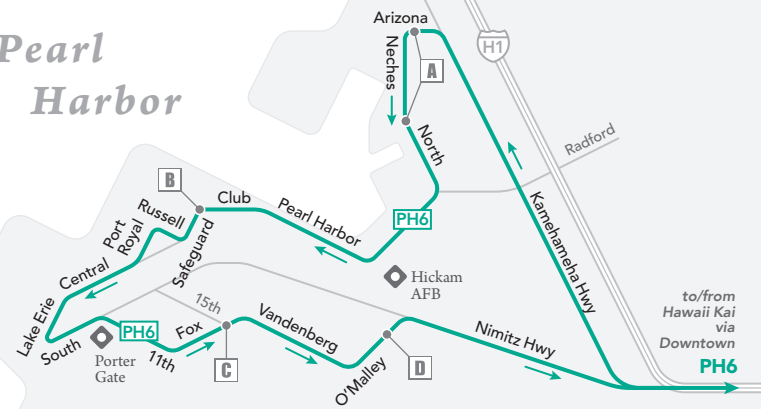

# Pearl Harbor

## Legend

- |  |           |  |                    |
|--|-----------|--|--------------------|
|  | Route 80  |  | Timepoint          |
|  | Route 82  |  | Transit Hub        |
|  | Route 80A |  | Park & Ride        |
|  | Route 80B |  | College/University |
|  | Route PH6 |  | High School        |
|  |           |  | Key Destination    |
|  |           |  | State Capitol      |

[www.thebus.org](http://www.thebus.org)

schematic map - not to scale