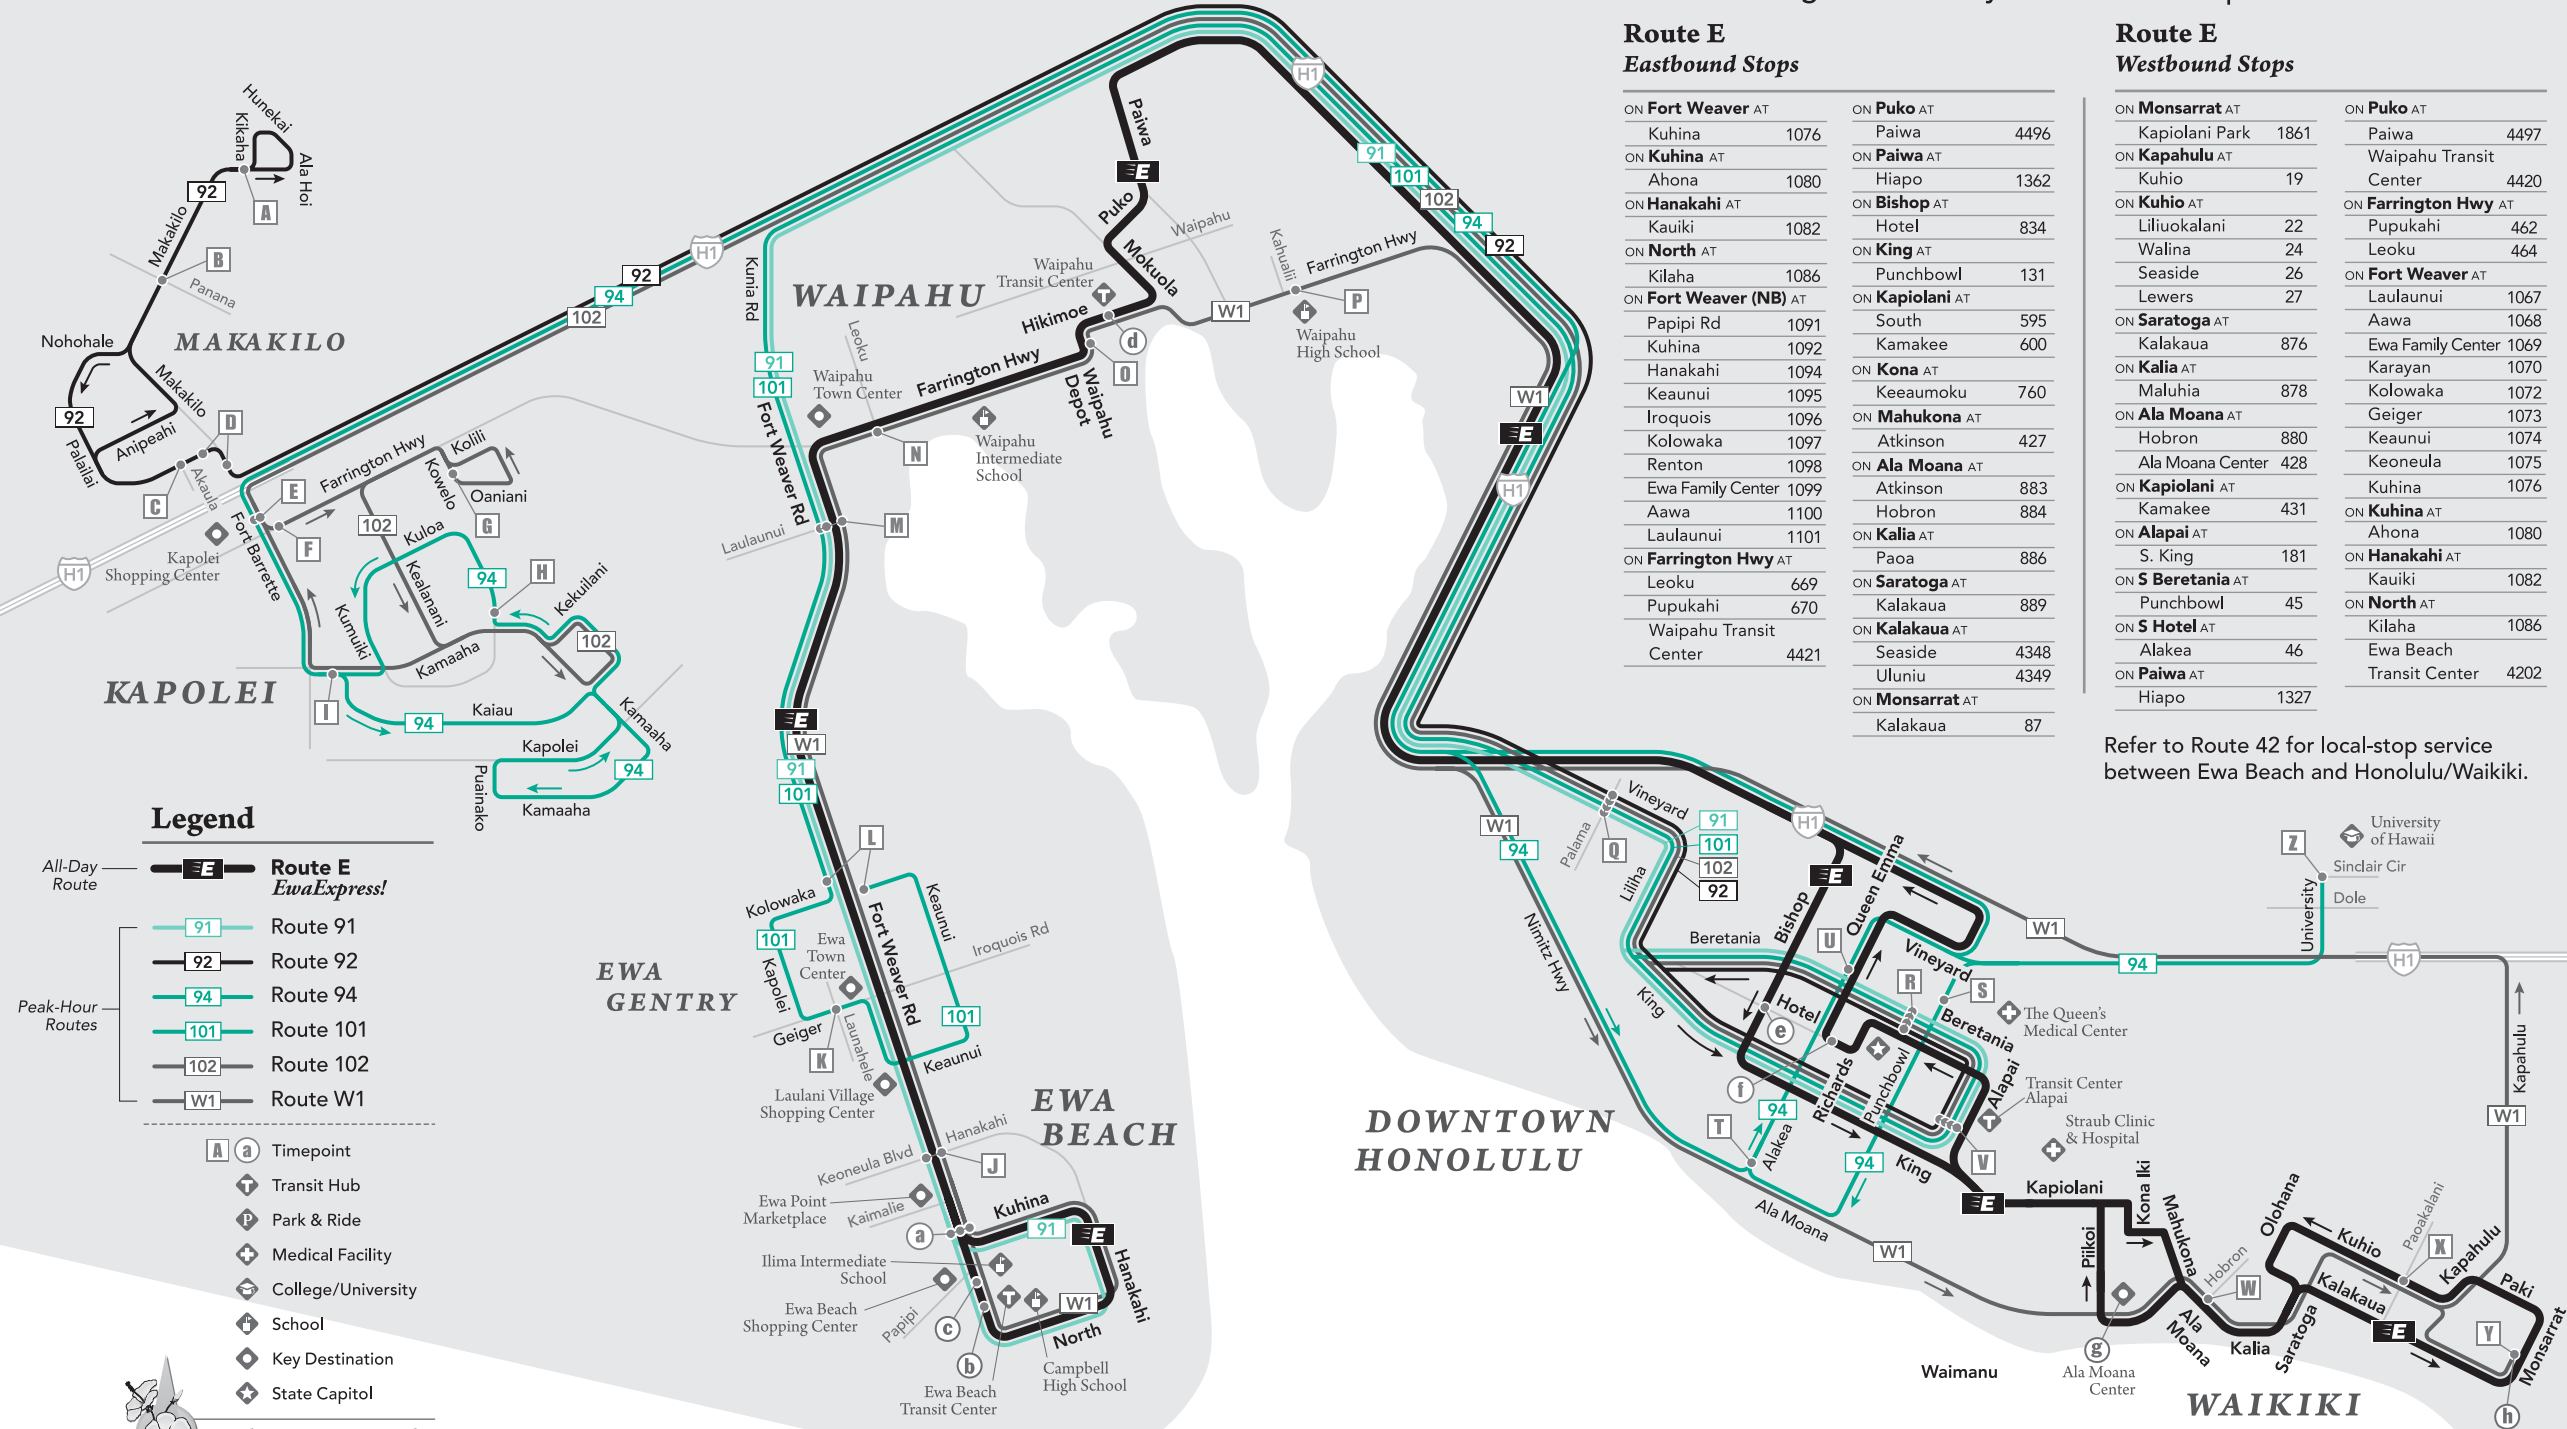

Route E – EwaExpress! makes limited stops for a faster ride!
 Board and alight exclusively at these bus stops:

**Route E
 Eastbound Stops**

ON Fort Weaver AT	ON Puko AT
ON Kuhina AT	ON Paiwa AT
ON Ahona AT	ON Hiapo AT
ON Hanakahi AT	ON Bishop AT
ON Kauiki AT	ON King AT
ON North AT	ON Kapiolani AT
ON Fort Weaver (NB) AT	ON South AT
ON Papipi Rd AT	ON Kamakee AT
ON Kuhina AT	ON Keaunui AT
ON Hanakahi AT	ON Mahukona AT
ON Keaunui AT	ON Ala Moana AT
ON Iroquois AT	ON Atkinson AT
ON Kolowaka AT	ON Atkinson AT
ON Renton AT	ON Aawa AT
ON Ewa Family Center AT	ON Hobron AT
ON Aawa AT	ON Laulaunui AT
ON Laulaunui AT	ON Paoa AT
ON Farrington Hwy AT	ON Saratoga AT
ON Leoku AT	ON Kalakaua AT
ON Pupukahi AT	ON Kalakaua AT
ON Waipahu Transit Center AT	ON Seaside AT
	ON Uluniu AT
	ON Monsarrat AT
	ON Kalakaua AT

**Route E
 Westbound Stops**

ON Monsarrat AT	ON Puko AT
ON Kapiolani Park AT	ON Paiwa AT
ON Kapahulu AT	ON Waipahu Transit Center AT
ON Kuhio AT	ON Farrington Hwy AT
ON Liliuokalani AT	ON Pupukahi AT
ON Walina AT	ON Leoku AT
ON Seaside AT	ON Fort Weaver AT
ON Lewers AT	ON Laulaunui AT
ON Saratoga AT	ON Aawa AT
ON Kalakaua AT	ON Ewa Family Center AT
ON Kalia AT	ON Karayan AT
ON Ala Moana AT	ON Kolowaka AT
ON Mahua AT	ON Geiger AT
ON Hobron AT	ON Keaunui AT
ON Ala Moana Center AT	ON Keoneula AT
ON Kapiolani AT	ON Kuhina AT
ON Kamakee AT	ON Hanakahi AT
ON Alapai AT	ON Kauiki AT
ON S. King AT	ON North AT
ON S Beretania AT	ON Kilaha AT
ON Punchbowl AT	ON Ewa Beach AT
ON S Hotel AT	ON Transit Center AT
ON Alahea AT	
ON Paiwa AT	
ON Hiapo AT	

Refer to Route 42 for local-stop service between Ewa Beach and Honolulu/Waikiki.

Legend

- All-Day Route: **E** Route E EwaExpress!
- Peak-Hour Routes:
 - 91 Route 91
 - 92 Route 92
 - 94 Route 94
 - 101 Route 101
 - 102 Route 102
 - W1 Route W1

- A Timepoint
- Transit Hub
- Park & Ride
- Medical Facility
- College/University
- School
- Key Destination
- State Capitol

schematic map - not to scale