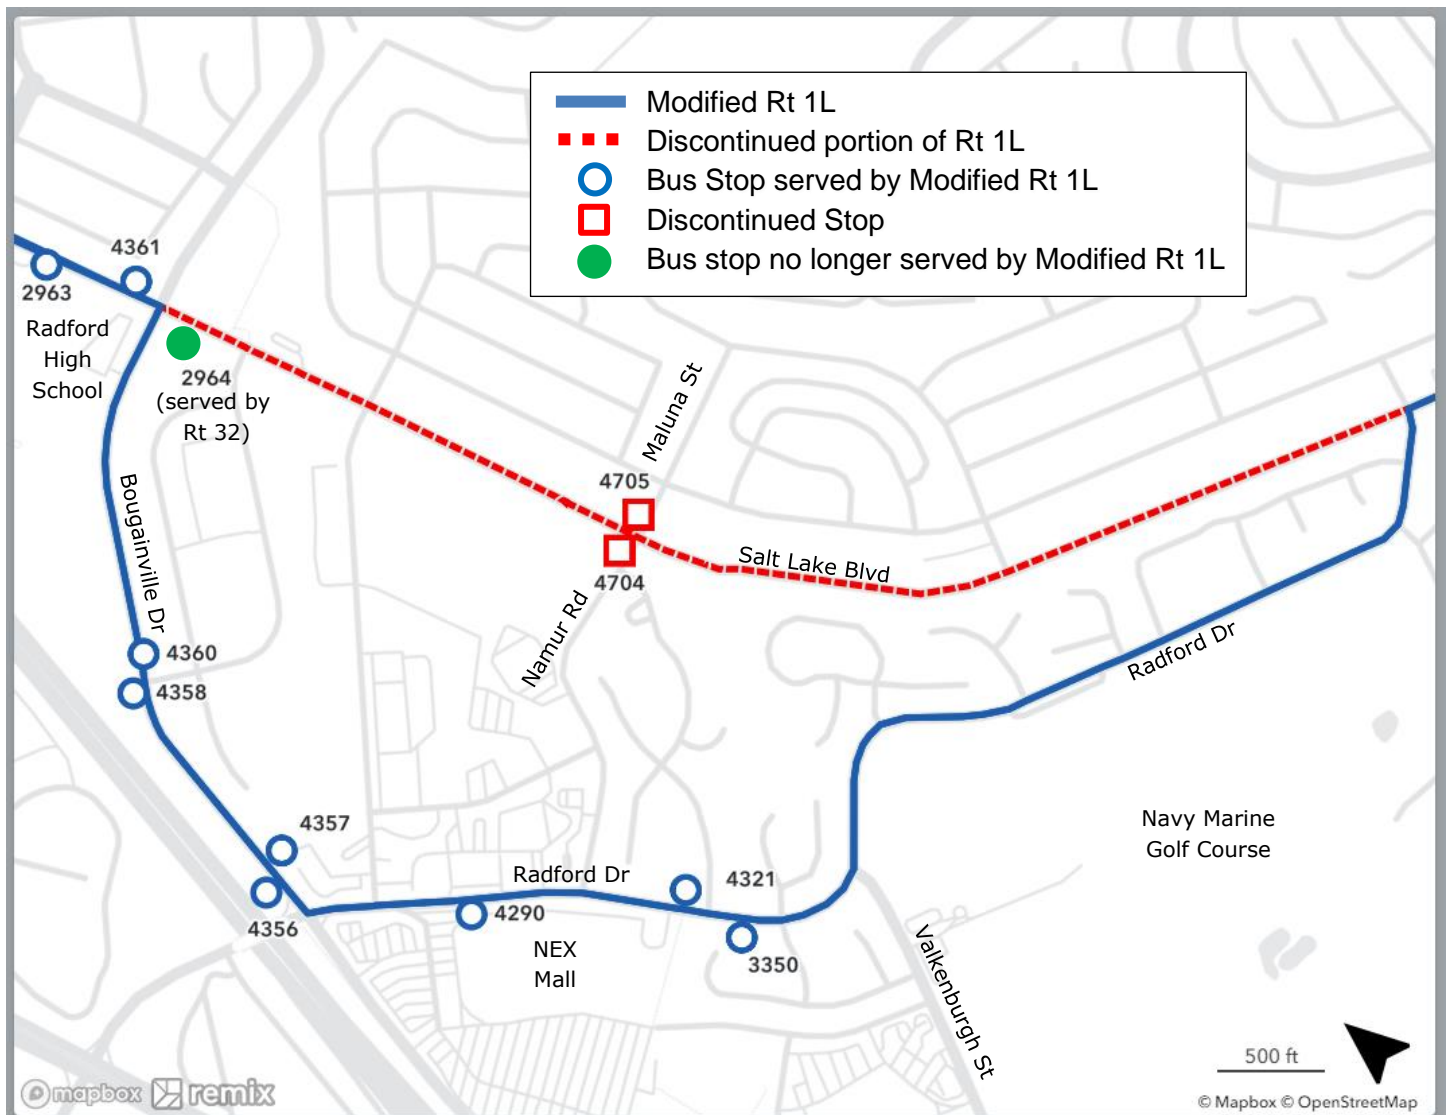

## Route 1L Halawa-Hawaii Kai

### UPDATED ROUTING

Route 1L will be re-routed to serve Bougainville Dr and Radford Dr.

The following bus stops currently served by Route 1L will no longer be served by the Modified Route 1L:

- Bus Stop #2964 (Salt Lake Blvd + Bougainville Dr)  
(served by Rt. 32 Kalihi Transit Ctr-Foster Village-Pearlridge)
- Bus Stop #4705 (Salt Lake Blvd + Maluna St)  
(will be discontinued)
- Bus Stop #4704 (Salt Lake Blvd + Namur Rd)  
(will be discontinued)

For comments/questions: contact the DTS at 808-768-8367 or [thebusstop@honolulu.gov](mailto:thebusstop@honolulu.gov).  
For schedule and route information: [www.thebus.org](http://www.thebus.org) or call 808-848-5555 (press 2).