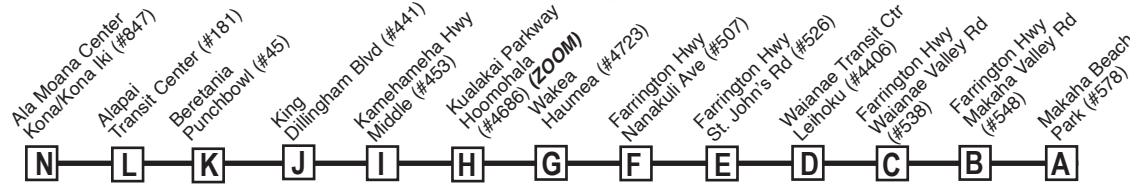

Route C CountryExpress! ZOOM* 6:00 A.M. - 6:00 P.M.

Effective 3/2/25

Weekday: Honolulu to Kapolei and Makaha

Z O O M

N	L	K	J	I	H	G	F	E	D	C	B	A
.....	.....	.....	.....	.....	254a	304a	315a	323a	326a	329a	334a	343a
.....	.....	.....	.....	.....	354a	404a	415a	423a	426a	429a	434a	443a
.....	.....	.....	.....	.....	448a	458a	509a	517a	520a	523a	528a	537a
454a	459a	501a	507a	515a	533a	543a	554a	602a	605a	608a	613a	622a
522a	527a	529a	535a	543a	601a	612a	623a	631a	635a	640a	645a	654a
552a	557a	559a	605a	614a	634a	645a	656a	705a	709a	714a	720a	729a
625a	631a	633a	639a	648a	708a	719a	730a	739a	743a	748a	754a	803a
655a	701a	703a	710a	719a	739a	750a	801a	810a	814a	819a	825a	834a
725a	731a	733a	740a	749a	809a	820a	831a	840a	844a	849a	855a	904a
755a	801a	803a	810a	819a	839a	850a	901a	910a	914a	919a	925a	934a
825a	831a	833a	840a	849a	909a	920a	931a	940a	944a	949a	955a	1004a
855a	901a	903a	910a	919a	939a	950a	1001a	1010a	1014a	1019a	1025a	1034a
925a	931a	933a	940a	950a	1010a	1021a	1033a	1042a	1046a	1051a	1057a	1106a
955a	1001a	1003a	1011a	1021a	1041a	1052a	1104a	1113a	1117a	1122a	1128a	1137a
1025a	1031a	1033a	1041a	1051a	1111a	1122a	1134a	1143a	1147a	1152a	1158a	1207p
1055a	1101a	1103a	1111a	1121a	1141a	1152a	1204p	1213p	1217p	1222p	1228p	1238p
1120a	1126a	1128a	1136a	1146a	1206p	1217p	1229p	1239p	1244p	1249p	1255p	105p
1145a	1151a	1153a	1201p	1211p	1231p	1242p	1256p	106p	111p	116p	122p	132p
1210p	1216p	1218p	1226p	1236p	1256p	107p	121p	131p	136p	141p	147p	157p
1235p	1241p	1243p	1251p	101p	121p	132p	150p	200p	205p	210p	216p	226p
105p	111p	113p	121p	131p	153p	204p	225p	235p	240p	245p	251p	301p
130p	136p	138p	146p	156p	221p	233p	254p	304p	309p	314p	320p	330p
155p	201p	203p	211p	221p	249p	301p	322p	332p	337p	342p	348p	358p
225p	231p	233p	241p	251p	321p	333p	351p	401p	406p	411p	417p	427p
255p	301p	303p	311p	321p	354p	406p	424p	434p	438p	443p	449p	459p
325p	331p	333p	341p	351p	426p	438p	454p	504p	508p	512p	518p	528p
355p	401p	403p	411p	421p	452p	504p	518p	528p	532p	536p	542p	552p
425p	431p	433p	441p	451p	518p	530p	544p	554p	558p	602p	608p	617p
455p	501p	503p	511p	521p	546p	558p	612p	621p	625p	629p	635p	644p
525p	531p	533p	541p	551p	613p	624p	638p	647p	651p	655p	701p	710p
555p	601p	603p	609p	619p	639p	650p	704p	713p	717p	721p	727p	736p
625p	631p	633p	639p	649p	709p	720p	734p	743p	747p	751p	757p	806p
720p	726p	728p	734p	744p	804p	815p	827p	836p	840p	844p	850p	859p
825p	830p	832p	838p	847p	906p	916p	928p	937p	941p	945p	951p	1000p
925p	930p	931p	937p	945p	1003p	1013p	1025p	1034p	1038p	1042p	1048p	1057p

Route C CountryExpress! Destination Signs & Symbols

Westbound:

To Makaha Beach: C COUNTRY EXPRESS! MAKAHA

To Nanakuli/Farrington: C COUNTRY EXPRESS! NANA KULI

Eastbound:

To Ala Moana Center: C COUNTRY EXPRESS! ALA MOANA

To Kalihi Transit Center: C COUNTRY EXPRESS! KALIHI TRANSIT CTR

To Kualakai Pkwy/Hoomohala: COUNTR Y EXPRESS! UH WEST OAHU STATION

To Honokai Hale: C COUNTRY EXPRESS! HONOKAI HALE

L - Starts at Lawaia/Makau 4 minutes earlier

Bold indicates PM service.

Schedule to change without notice.

All buses are lift and bicycle rack equipped.

ZOOM*