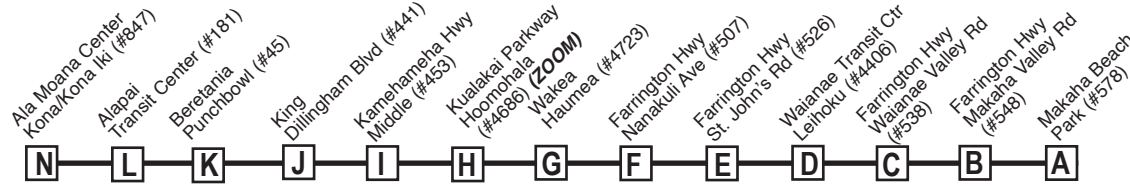

Route C CountryExpress! ZOOM* 6:00 A.M. - 6:00 P.M.

Effective 3/2/25

State Holiday: Honolulu to Kapolei and Makaha

Z O O M

.....	.....	.....	.....	.....	255a	305a	316a	323a	326a	329a	333a	341a
.....	.....	.....	.....	.....	355a	405a	416a	423a	426a	429a	433a	441a
.....	.....	.....	.....	.....	450a	500a	511a	518a	521a	524a	528a	536a
445a	455a	456a	500a	509a	529a	539a	550a	557a	600a	603a	607a	615a
515a	525a	526a	530a	539a	559a	609a	620a	627a	630a	635a	639a	647a
545a	555a	556a	600a	609a	629a	639a	650a	657a	701a	706a	711a	719a
615a	625a	626a	630a	639a	700a	710a	721a	728a	732a	737a	742a	750a
640a	651a	652a	656a	705a	727a	737a	748a	755a	759a	804a	809a	817a
710a	721a	722a	726a	735a	757a	807a	818a	825a	829a	834a	839a	847a
740a	751a	752a	756a	805a	827a	837a	848a	856a	900a	905a	910a	918a
810a	821a	822a	826a	835a	857a	908a	919a	927a	931a	936a	941a	949a
845a	856a	857a	901a	910a	932a	943a	954a	1002a	1006a	1011a	1016a	1024a
910a	921a	923a	928a	938a	1000a	1011a	1023a	1031a	1035a	1040a	1045a	1053a
940a	951a	953a	958a	1008a	1028a	1039a	1051a	1059a	1103a	1108a	1113a	1121a
1010a	1021a	1023a	1028a	1038a	1058a	1110a	1122a	1130a	1134a	1139a	1144a	1152a
1035a	1046a	1048a	1053a	1103a	1123a	1135a	1147a	1155a	1159a	1204p	1209p	1217p
1100a	1111a	1113a	1118a	1128a	1148a	1200p	1212p	1220p	1224p	1229p	1234p	1242p
1130a	1143a	1145a	1150a	1200p	1220p	1232p	1246p	1254p	1258p	103p	108p	116p
1200p	1213p	1215p	1220p	1230p	1250p	102p	116p	124p	128p	133p	138p	146p
1230p	1243p	1245p	1250p	100p	120p	132p	146p	154p	158p	203p	208p	216p
100p	113p	115p	120p	130p	150p	202p	216p	224p	228p	233p	238p	246p
125p	138p	140p	145p	155p	215p	227p	241p	249p	253p	258p	303p	311p
150p	203p	205p	210p	220p	240p	251p	305p	313p	317p	322p	327p	335p
220p	233p	235p	240p	250p	310p	321p	335p	343p	347p	352p	357p	405p
250p	303p	305p	310p	320p	340p	352p	406p	414p	418p	423p	428p	436p
320p	333p	335p	340p	350p	410p	422p	436p	444p	448p	453p	458p	506p
350p	403p	405p	410p	420p	440p	452p	506p	514p	518p	523p	528p	536p
420p	433p	435p	440p	450p	510p	521p	535p	543p	547p	552p	557p	605p
450p	503p	505p	510p	520p	540p	551p	604p	612p	616p	621p	626p	634p
520p	531p	533p	538p	548p	608p	619p	631p	639p	643p	648p	653p	701p
555p	606p	608p	613p	623p	643p	654p	706p	713p	717p	722p	726p	734p
625p	636p	638p	643p	653p	713p	723p	734p	741p	745p	750p	754p	802p
725p	735p	736p	740p	749p	810p	820p	831p	838p	841p	846p	850p	858p
830p	840p	841p	845p	854p	914p	924p	935p	942p	945p	950p	954p	1002p
930p	940p	941p	945p	954p	1014p	1024p	1035p	1042p	1045p	1050p	1054p	1102p

Route C CountryExpress! Destination Signs & Symbols

Westbound:

To Makaha Beach: C COUNTRY EXPRESS! MAKAHA

To Nanakuli/Farrington: C COUNTRY EXPRESS! NANAKULI

Eastbound:

To Ala Moana Center: C COUNTRY EXPRESS! ALA MOANA

To Kalihi Transit Center: C COUNTRY EXPRESS! KALIHI TRANSIT CTR

To Kualakai Pkwy/Hoomohala: COUNTRY EXPRESS! UH WEST OAHU STATION

To Honokai Hale: COUNTRY EXPRESS! HONOKAI HALE

L - Starts at Lawaia/Makau 4 minutes earlier

Bold indicates PM service.

Schedule to change without notice.

All buses are lift and bicycle rack equipped.

ZOOM*