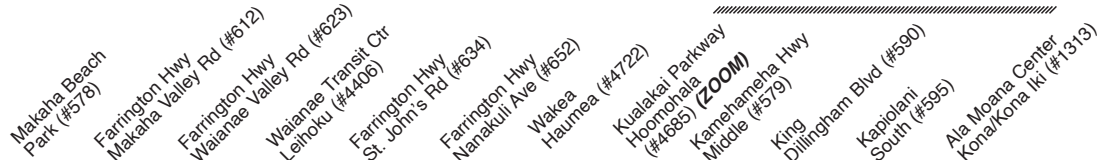

Route C CountryExpress! ZOOM* 6:00 A.M. - 6:00 P.M.

Effective 3/2/25

State Holiday: Makaha and Kapolei to Honolulu

Z O O M

A	B	C	D	E	F	G	H	I	J	M	N
350a	353a	358a	401a	404a	411a	424a	434a	452a	500a	507a	514a
445a	448a	453a	456a	459a	506a	519a	529a	547a	555a	602a	609a
515a	518a	523a	526a	529a	536a	549a	559a	619a	627a	634a	641a
545a	548a	553a	556a	559a	606a	619a	629a	649a	659a	706a	713a
615a	618a	623a	626a	629a	636a	649a	659a	719a	730a	737a	744a
640a	643a	648a	653a	657a	704a	716a	726a	746a	758a	805a	812a
710a	713a	718a	723a	727a	734a	746a	757a	818a	830a	838a	845a
735a	738a	743a	748a	752a	759a	811a	822a	843a	855a	902a	909a
805a	808a	813a	818a	822a	829a	841a	852a	913a	922a	929a	936a
835a	838a	843a	848a	852a	859a	911a	922a	943a	952a	959a	1006a
905a	908a	913a	918a	922a	929a	941a	952a	1014a	1023a	1030a	1037a
935a	938a	943a	948a	952a	959a	1011a	1023a	1045a	1054a	1101a	1108a
1005a	1008a	1013a	1018a	1022a	1029a	1041a	1053a	1115a	1124a	1131a	1138a
1040a	1043a	1048a	1053a	1057a	1104a	1116a	1128a	1150a	1159a	1206p	1213p
1110a	1113a	1118a	1123a	1127a	1134a	1146a	1158a	1220p	1229p	1236p	1243p
1140a	1143a	1148a	1153a	1157a	1204p	1216p	1228p	1250p	1259p	106p	113p
1210p	1213p	1218p	1223p	1227p	1234p	1246p	1258p	120p	129p	136p	143p
1240p	1243p	1248p	1253p	1257p	104p	116p	128p	150p	159p	206p	213p
105p	108p	113p	118p	122p	129p	141p	153p	214p	223p	230p	237p
135p	138p	143p	148p	152p	159p	211p	224p	244p	253p	300p	307p
205p	208p	213p	218p	222p	229p	241p	254p	315p	324p	331p	338p
230p	233p	238p	243p	247p	254p	308p	321p	342p	351p	358p	405p
300p	303p	308p	313p	319p	326p	340p	353p	413p	422p	429p	436p
330p	333p	338p	343p	349p	356p	410p	423p	443p	452p	459p	506p
400p	403p	408p	413p	419p	426p	440p	453p	514p	523p	530p	537p
430p	433p	438p	443p	449p	456p	510p	521p	542p	551p	558p	605p
500p	503p	508p	513p	519p	526p	540p	551p	612p	621p	628p	635p
535p	538p	543p	548p	554p	601p	615p	626p	646p	655p	702p	709p
605p	608p	613p	618p	624p	631p	645p	656p	716p	725p	732p	739p
640p	643p	648p	653p	656p	703p	715p	725p	745p	754p	801p	808p
710p	713p	718p	723p	726p	733p	745p	755p	815p	823p	830p	837p
740p	743p	748p	753p	756p	803p	815p	825p	845p	853p	900p	907p
840p	843p	848p	853p	856p	903p	915p	925p	945p	953p	1000p	1007p
910p	913p	918p	923p	926p	933p	945p	955p	.....	.....	.....	.....
1010p	1013p	1018p	1023p	1026p	1033p	1045p	1055p	.....	.....	.....	.....

Route C CountryExpress! Destination Signs & Symbols

Westbound:

To Makaha Beach: C COUNTRY EXPRESS! MAKAHA

To Nanakuli/Farrington: C COUNTRY EXPRESS! NANAKULI

Eastbound:

To Ala Moana Center: C COUNTRY EXPRESS! ALA MOANA

To Kalihi Transit Center: C COUNTRY EXPRESS! KALIHI TRANSIT CTR

To Kualakai Pkwy/Hoomohala: COUNTRY EXPRESS! UH WEST OAHU STATION

To Honokai Hale: COUNTRY EXPRESS! HONOKAI HALE

L - Starts at Lawaia/Makau 4 minutes earlier

Bold indicates PM service.

Schedule to change without notice.

All buses are lift and bicycle rack equipped.

ZOOM*