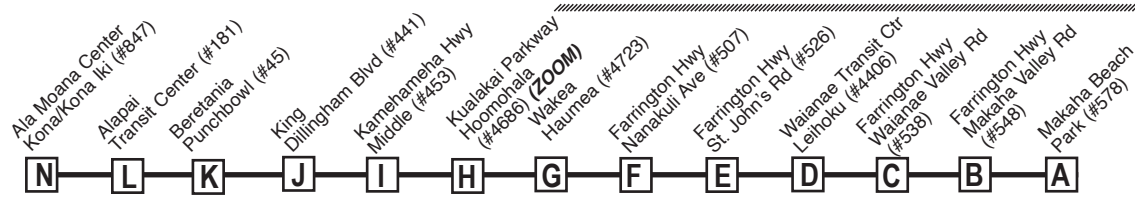

Route C CountryExpress! ZOOM* 6:00 A.M. - 6:00 P.M. Effective 3/2/25

Sunday: Honolulu to Kapolei and Makaha

Z O O M

.....	.....	.....	.....	.....	255a	306a	317a	324a	327a	330a	334a	342a
.....	.....	.....	.....	.....	355a	406a	417a	424a	427a	430a	434a	442a
.....	.....	.....	.....	.....	450a	501a	512a	519a	522a	525a	529a	537a
445a	454a	456a	501a	509a	529a	540a	551a	558a	601a	604a	608a	616a
515a	524a	526a	531a	539a	559a	610a	621a	629a	632a	635a	639a	647a
545a	554a	556a	601a	609a	629a	640a	652a	700a	704a	707a	712a	720a
615a	624a	626a	631a	639a	659a	711a	723a	731a	735a	738a	743a	751a
640a	650a	652a	657a	705a	725a	737a	749a	757a	801a	804a	809a	817a
710a	720a	722a	727a	735a	755a	807a	819a	827a	831a	834a	839a	847a
740a	750a	752a	757a	805a	825a	837a	849a	858a	902a	905a	910a	918a
805a	815a	817a	822a	830a	850a	902a	914a	923a	927a	930a	935a	943a
830a	840a	842a	847a	855a	917a	929a	941a	950a	954a	957a	1002a	1010a
900a	910a	912a	918a	927a	949a	1001a	1013a	1022a	1026a	1029a	1034a	1042a
930a	941a	943a	949a	958a	1020a	1032a	1044a	1053a	1057a	1100a	1105a	1113a
1000a	1011a	1013a	1019a	1028a	1050a	1102a	1114a	1124a	1128a	1131a	1136a	1144a
1030a	1041a	1043a	1049a	1058a	1120a	1132a	1144a	1154a	1158a	1201p	1206p	1214p
1100a	1113a	1115a	1121a	1130a	1152a	1204p	1216p	1226p	1230p	1233p	1238p	1246p
1130a	1143a	1145a	1151a	1200p	1222p	1234p	1247p	1257p	101p	104p	109p	117p
1200p	1213p	1215p	1221p	1230p	1252p	104p	117p	127p	131p	134p	139p	147p
1225p	1238p	1240p	1246p	1255p	117p	129p	142p	152p	156p	159p	204p	212p
1255p	108p	110p	116p	125p	149p	201p	214p	224p	228p	231p	236p	244p
120p	133p	135p	141p	150p	214p	227p	240p	250p	254p	257p	302p	310p
150p	203p	205p	211p	220p	244p	257p	311p	320p	324p	327p	332p	340p
220p	233p	235p	241p	250p	320p	333p	347p	356p	400p	403p	408p	416p
250p	303p	305p	311p	320p	355p	409p	422p	431p	435p	438p	443p	451p
320p	333p	335p	341p	350p	429p	443p	456p	505p	509p	512p	517p	525p
350p	403p	405p	411p	420p	500p	514p	527p	536p	540p	543p	548p	556p
420p	433p	435p	441p	450p	524p	538p	551p	600p	604p	607p	612p	620p
450p	502p	504p	510p	519p	551p	604p	616p	625p	629p	632p	637p	645p
520p	531p	533p	539p	548p	618p	630p	642p	651p	655p	658p	703p	711p
550p	601p	603p	609p	618p	644p	656p	708p	717p	721p	724p	728p	736p
625p	636p	638p	644p	653p	717p	729p	741p	750p	754p	757p	801p	809p
730p	739p	741p	746p	754p	815p	826p	837p	846p	849p	852p	856p	904p
830p	839p	841p	846p	854p	914p	925p	936p	945p	948p	951p	955p	1003p

Route C CountryExpress! Destination Signs & Symbols

Westbound:

To Makaha Beach: C COUNTRY EXPRESS! MAKAHA

To Nanakuli/Farrington: C COUNTRY EXPRESS! NANAKULI

Eastbound:

To Ala Moana Center: C COUNTRY EXPRESS! ALA MOANA

To Kalihi Transit Center: C COUNTRY EXPRESS! KALIHI TRANSIT CTR

To Kualakai Pkwy/Hoomohala: COUNTRY EXPRESS! UH WEST OAHU STATION

To Honokai Hale: COUNTRY EXPRESS! HONOKAI HALE

L - Starts at Lawaia/Makau 4 minutes earlier

Bold indicates PM service.

Schedule to change without notice.

All buses are lift and bicycle rack equipped.

ZOOM*