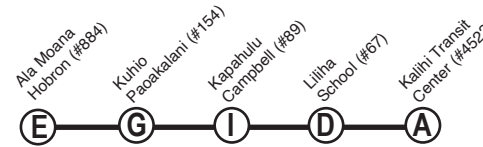

Route W3 Kalihi via School Street Express

Effective 3/3/24

A.M. Weekday: Eastbound from Kalihi to Waikiki

P.M. Weekday: Westbound from Waikiki to Kalihi

544a	552a	556a	610a	620a	623a
614a	624a	629a	644a	655a	658a

Saturday

544a	552a	556a	608a	617a	620a
614a	622a	628a	642a	653a	656a

Sunday

544a	552a	556a	610a	618a	621a
614a	622a	626a	640a	648a	651a

State Holiday

544a	552a	556a	610a	620a	623a
614a	624a	629a	644a	655a	658a

Route W3 Destination Signs

Eastbound (AM) to Waikiki: W3 WAIKIKI

Westbound (PM) to Kalihi: W3 KALIHI VIA SCHOOL STREET

Bold indicates PM service.

Schedule subject to change without notice.

All buses are lift and bicycle rack equipped.