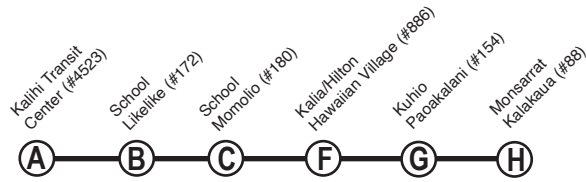

Route W3 Kalihi via School Street Express

Effective 3/3/24

A.M. Weekday: Eastbound from Kalihi to Waikiki

P.M. Weekday: Westbound from Waikiki to Kalihi

544a	552a	556a	610a	620a	623a
614a	624a	629a	644a	655a	658a

Route W3 Destination Signs

Eastbound (AM) to Waikiki: W3 WAIKIKI

Westbound (PM) to Kalihi: W3 KALIHI VIA SCHOOL STREET

Bold indicates PM service.

Schedule subject to change without notice.

All buses are lift and bicycle rack equipped.