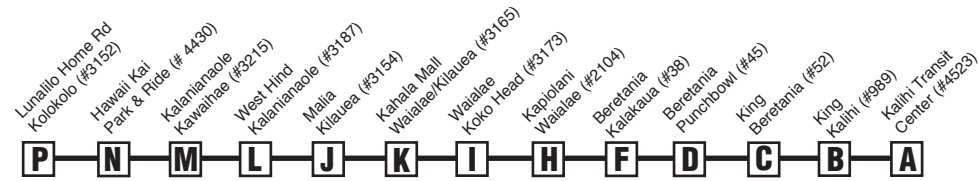

Route 1 Kaimuki - Kalihi

Effective 5/30/21

State Holiday: Westbound - Hawaii Kai to Kalihi

.....	.....	.....	.....	.....	.....	.....	.....	.....	.....	439a	444a	450a	455a
.....	.....	.....	.....	.....	.....	.....	.....	.....	.....	500a	509a	517a	522a
.....	.....	.....	.....	508a	511a	514a	519a	528a	536a	542a	548a	554a	554a
500a	511a	520a	527a	.....	532a	535a	540a	549a	557a	603a	610a	616a	616a
.....	.....	.....	.....	539a	542a	545a	550a	559a	606a	612a	619a	625a	625a
529a	540a	549a	556a	.....	601a	605a	610a	619a	626a	632a	639a	645a	645a
.....	.....	.....	.....	W 608a	612a	616a	621a	630a	637a	644a	651a	657a	657a
.....	.....	.....	.....	618a	622a	626a	631a	640a	647a	654a	701a	708a	708a
558a	609a	618a	626a	.....	631a	635a	640a	649a	657a	704a	711a	718a	718a
.....	.....	.....	.....	636a	641a	645a	651a	700a	708a	715a	723a	730a	730a
.....	.....	.....	.....	W 648a	652a	656a	702a	711a	720a	727a	735a	743a	743a
627a	639a	648a	657a	.....	702a	706a	712a	721a	730a	737a	745a	753a	753a
.....	.....	.....	.....	708a	712a	716a	722a	731a	740a	747a	755a	803a	803a
.....	.....	.....	.....	W 718a	722a	726a	732a	741a	750a	757a	805a	813a	813a
655a	707a	717a	727a	.....	732a	736a	742a	751a	800a	807a	815a	823a	823a
.....	.....	.....	.....	738a	742a	746a	752a	801a	810a	817a	825a	833a	833a
.....	.....	.....	.....	W 748a	752a	756a	802a	812a	821a	828a	836a	843a	843a
724a	737a	747a	757a	.....	802a	806a	812a	822a	831a	838a	846a	853a	853a
.....	.....	.....	.....	808a	812a	816a	823a	833a	842a	849a	857a	904a	904a
.....	.....	.....	.....	818a	822a	826a	833a	843a	853a	900a	908a	915a	915a
754a	807a	817a	827a	.....	832a	836a	843a	853a	903a	910a	918a	925a	925a
.....	.....	.....	.....	838a	842a	846a	853a	903a	913a	920a	928a	935a	935a
.....	.....	.....	.....	848a	852a	856a	903a	913a	923a	930a	938a	945a	945a
824a	837a	847a	856a	.....	902a	906a	913a	923a	933a	941a	949a	956a	956a
.....	.....	.....	.....	908a	912a	916a	923a	933a	943a	952a	959a	1006a	1006a
.....	.....	.....	.....	918a	922a	926a	933a	944a	954a	1003a	1010a	1017a	1017a
854a	907a	917a	926a	.....	932a	936a	943a	953a	1003a	1011a	1018a	1025a	1025a
.....	.....	.....	.....	939a	943a	947a	954a	1004a	1014a	1022a	1029a	1036a	1036a
.....	.....	.....	.....	950a	954a	958a	1005a	1015a	1025a	1033a	1040a	1047a	1047a
924a	938a	949a	958a	.....	1004a	1008a	1015a	1025a	1035a	1043a	1051a	1058a	1058a
.....	.....	.....	.....	1010a	1014a	1018a	1025a	1035a	1045a	1053a	1101a	1108a	1108a
.....	.....	.....	.....	1020a	1024a	1028a	1035a	1045a	1055a	1103a	1110a	1117a	1117a
953a	1007a	1018a	1027a	.....	1033a	1038a	1045a	1056a	1105a	1113a	1120a	1127a	1127a
.....	.....	.....	.....	1040a	1044a	1049a	1056a	1107a	1116a	1124a	1131a	1138a	1138a
.....	.....	.....	.....	1050a	1054a	1059a	1106a	1117a	1126a	1134a	1141a	1148a	1148a
1023a	1037a	1048a	1057a	.....	1104a	1109a	1116a	1127a	1136a	1143a	1150a	1157a	1157a
.....	.....	.....	.....	1111a	1115a	1120a	1127a	1137a	1146a	1154a	1201p	1208p	1208p
.....	.....	.....	.....	1120a	1124a	1129a	1136a	1146a	1156a	1204p	1211p	1218p	1218p
1053a	1107a	1118a	1127a	.....	1134a	1139a	1146a	1156a	1206p	1214p	1221p	1228p	1228p
.....	.....	.....	.....	1140a	1144a	1149a	1156a	1206p	1216p	1224p	1231p	1238p	1238p
.....	.....	.....	.....	1150a	1154a	1159a	1206p	1216p	1226p	1234p	1241p	1248p	1248p
1123a	1137a	1148a	1157a	.....	1204p	1209p	1216p	1226p	1235p	1243p	1250p	1257p	1257p
.....	.....	.....	.....	1209p	1214p	1218p	1225p	1235p	1244p	1252p	1259p	106p	106p
.....	.....	.....	.....	1219p	1224p	1228p	1235p	1245p	1254p	102p	110p	117p	117p