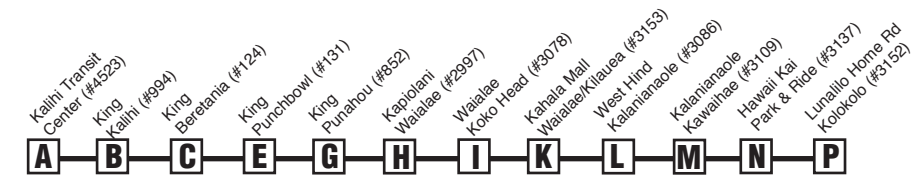

Route 1 Kaimuki - Kalihi

Effective 5/30/21

State Holiday: Eastbound - Kalihi to Hawaii Kai

414a	422a	429a	436a	444a	451a	456a	M 459a	.....	.....	.....	.....
428a	436a	443a	450a	458a	505a	510a	513a	518a	528a	535a	546a
442a	450a	457a	504a	512a	519a	524a	M 527a	.....	.....	.....	.....
456a	504a	511a	518a	526a	533a	538a	541a	547a	557a	605a	616a
511a	519a	526a	533a	541a	548a	553a	M 556a	.....	.....	.....	.....
525a	533a	540a	547a	555a	602a	607a	610a	616a	626a	635a	646a
538a	546a	553a	600a	608a	615a	620a	M 623a	.....	.....	.....	.....
553a	601a	608a	615a	623a	630a	635a	638a	644a	655a	705a	716a
608a	616a	623a	630a	638a	645a	651a	M 654a	.....	.....	.....	.....
622a	630a	637a	644a	652a	659a	705a	708a	714a	725a	735a	746a
637a	645a	652a	659a	707a	714a	720a	M 725a	.....	.....	.....	.....
651a	700a	707a	714a	722a	729a	735a	738a	744a	755a	805a	816a
701a	710a	717a	724a	732a	740a	746a	M 751a	.....	.....	.....	.....
711a	720a	727a	734a	742a	750a	756a	M 801a	.....	.....	.....	.....
721a	730a	737a	744a	753a	801a	807a	810a	816a	827a	835a	846a
730a	739a	746a	753a	802a	811a	817a	M 822a	.....	.....	.....	.....
739a	748a	755a	802a	812a	821a	827a	M 832a	.....	.....	.....	.....
748a	757a	804a	811a	821a	830a	836a	840a	846a	857a	905a	916a
759a	808a	815a	822a	832a	841a	847a	M 852a	.....	.....	.....	.....
809a	818a	825a	832a	842a	851a	857a	M 902a	.....	.....	.....	.....
818a	827a	834a	842a	852a	901a	907a	911a	917a	927a	935a	946a
827a	836a	843a	851a	901a	910a	916a	M 921a	.....	.....	.....	.....
835a	844a	852a	900a	910a	919a	925a	M 930a	.....	.....	.....	.....
844a	853a	901a	910a	920a	930a	937a	941a	947a	957a	1005a	1016a
853a	902a	910a	919a	930a	940a	947a	M 952a	.....	.....	.....	.....
903a	912a	920a	929a	940a	950a	957a	M1002a	.....	.....	.....	.....
912a	922a	930a	939a	950a	1000a	1007a	1011a	1017a	1027a	1035a	1046a
922a	932a	940a	949a	1000a	1010a	1017a	M1022a	.....	.....	.....	.....
932a	942a	950a	959a	1010a	1020a	1027a	M1032a	.....	.....	.....	.....
943a	953a	1001a	1009a	1020a	1030a	1037a	1041a	1047a	1057a	1105a	1116a
954a	1003a	1011a	1019a	1030a	1040a	1047a	M1052a	.....	.....	.....	.....
1004a	1013a	1021a	1029a	1040a	1050a	1057a	M1102a	.....	.....	.....	.....
1014a	1023a	1031a	1039a	1050a	1100a	1107a	1111a	1117a	1127a	1135a	1146a
1024a	1033a	1041a	1049a	1100a	1110a	1117a	M1122a	.....	.....	.....	.....
1034a	1043a	1051a	1059a	1110a	1120a	1127a	M1132a	.....	.....	.....	.....
1043a	1052a	1100a	1108a	1119a	1129a	1136a	1141a	1147a	1157a	1205p	1216p
1053a	1102a	1110a	1118a	1129a	1139a	1146a	M1151a	.....	.....	.....	.....
1103a	1112a	1120a	1128a	1139a	1149a	1156a	M1201p	.....	.....	.....	.....
1112a	1121a	1129a	1137a	1148a	1158a	1205p	1210p	1217p	1227p	1235p	1246p
1124a	1133a	1141a	1149a	1200p	1210p	1217p	M1222p	.....	.....	.....	.....
1136a	1145a	1153a	1201p	1212p	1222p	1229p	M1234p	.....	.....	.....	.....
1146a	1155a	1203p	1212p	1223p	1233p	1240p	1245p	1252p	102p	110p	121p
1156a	1205p	1213p	1222p	1233p	1244p	1251p	M1256p	.....	.....	.....	.....
1206p	1215p	1223p	1232p	1243p	1254p	101p	M 106p	.....	.....	.....	.....

Route 1 and 1L Destination Signs

ROUTE 1

Westbound:

To Kalihi Transit Center - 1 KALIHI TRANSIT CENTER

Eastbound: