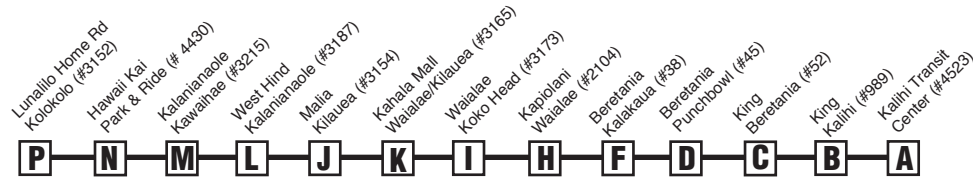

Route 1 Kaimuki - Kalihi

Effective 5/30/21

State Holiday: Westbound - Hawaii Kai to Kalihi

1153a	1207p	1218p	1227p	.....	1233p	1237p	1244p	1254p	103p	111p	119p	126p
.....	.....	.....	.....	1238p	1243p	1247p	1254p	104p	113p	121p	129p	136p
.....	.....	.....	.....	1248p	1253p	1257p	104p	114p	123p	131p	139p	146p
1223p	1237p	1247p	1256p	.....	102p	106p	113p	123p	132p	140p	148p	155p
.....	.....	.....	.....	110p	114p	118p	125p	135p	144p	151p	159p	206p
.....	.....	.....	.....	121p	125p	129p	136p	146p	155p	202p	210p	217p
1259p	112p	121p	130p	.....	136p	140p	147p	157p	206p	213p	221p	228p
.....	.....	.....	.....	143p	147p	151p	158p	208p	217p	224p	232p	239p
.....	.....	.....	.....	153p	157p	201p	208p	218p	227p	234p	242p	249p
130p	142p	151p	200p	.....	207p	211p	218p	228p	237p	244p	252p	259p
.....	.....	.....	.....	214p	218p	222p	228p	238p	247p	254p	302p	309p
.....	.....	.....	.....	224p	228p	232p	238p	248p	257p	304p	312p	319p
200p	212p	221p	230p	.....	237p	241p	247p	257p	306p	313p	321p	328p
.....	.....	.....	.....	243p	248p	252p	258p	308p	317p	324p	332p	340p
.....	.....	.....	.....	253p	258p	302p	308p	318p	327p	335p	343p	351p
230p	242p	252p	301p	.....	308p	312p	318p	327p	336p	344p	352p	400p
.....	.....	.....	.....	315p	320p	324p	330p	339p	348p	356p	404p	412p
.....	.....	.....	.....	327p	332p	336p	342p	351p	400p	408p	416p	423p
303p	317p	328p	336p	.....	343p	347p	353p	402p	411p	419p	427p	434p
.....	.....	.....	.....	349p	354p	358p	404p	413p	422p	430p	438p	445p
.....	.....	.....	.....	401p	406p	410p	416p	425p	434p	442p	450p	457p
338p	352p	403p	411p	.....	417p	421p	427p	436p	445p	452p	500p	507p
.....	.....	.....	.....	424p	429p	433p	439p	448p	457p	504p	512p	520p
.....	.....	.....	.....	436p	441p	445p	451p	500p	508p	515p	523p	531p
413p	427p	438p	446p	.....	452p	456p	502p	511p	519p	526p	534p	542p
.....	.....	.....	.....	500p	504p	508p	513p	522p	530p	537p	545p	553p
.....	.....	.....	.....	512p	516p	520p	525p	534p	541p	548p	556p	604p
448p	502p	512p	520p	.....	526p	530p	535p	544p	551p	558p	606p	614p
.....	.....	.....	.....	534p	538p	542p	547p	556p	603p	610p	618p	626p
.....	.....	.....	.....	546p	550p	554p	559p	608p	615p	622p	630p	638p
524p	537p	547p	555p	.....	601p	605p	610p	619p	626p	633p	641p	649p
.....	.....	.....	.....	612p	616p	620p	625p	634p	641p	648p	656p	703p
555p	607p	616p	624p	.....	630p	634p	639p	648p	656p	703p	711p	718p
.....	.....	.....	.....	641p	645p	649p	654p	703p	711p	718p	726p	733p
625p	637p	646p	654p	.....	700p	704p	709p	718p	726p	733p	740p	747p
656p	707p	716p	724p	.....	730p	734p	739p	748p	756p	803p	810p	817p
726p	737p	746p	754p	.....	759p	803p	808p	817p	824p	831p	838p	845p
801p	812p	821p	829p	.....	834p	838p	843p	852p	859p	906p	913p	920p
836p	847p	856p	904p	.....	909p	913p	918p	927p	934p	941p	948p	955p
.....	.....	.....	.....	915p	919p	923p	928p	937p	944p	950p	957p	1004p
909p	920p	929p	937p	.....	942p	946p	951p	1000p	1007p	1013p	1020p	1027p
.....	.....	.....	.....	1015p	1019p	1022p	1027p	1036p	1042p	1047p	1054p	1101p
1019p	1030p	1039p	1046p	.....	1051p	1054p	1059p	1108p	1114p	1119p	1126p	1133p
.....	.....	.....	.....	1117p	1121p	1124p	1129p	1137p	1142p	1147p	1154p	1201a
1119p	1130p	1138p	1145p	.....	1149p	1152p	1157p	1205a	1210a	1215a	1222a	1229a
.....	.....	.....	.....	1217a	1221a	1224a	1228a	1235a	1240a	1245a	1252a	1258a
1219a	1230a	1238a	1245a	.....	1249a	1252a	1256a	102a	107a	112a	119a	125a