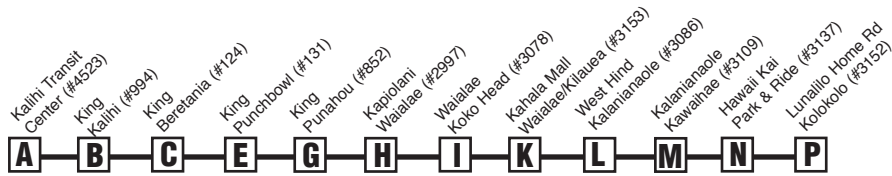

Route 1 Kaimuki - Kalihi

Effective 5/30/21

State Holiday: Eastbound - Kalihi to Hawaii Kai

1216p	1225p	1233p	1242p	1253p	104p	111p	115p	122p	132p	140p	151p
1226p	1235p	1243p	1252p	103p	114p	121p	M 126p	.....	.....	.....	.....
1236p	1245p	1253p	102p	113p	124p	131p	M 136p	.....	.....	.....	.....
1246p	1255p	103p	111p	122p	133p	140p	144p	151p	202p	210p	221p
1257p	106p	114p	122p	133p	143p	150p	M 155p	.....	.....	.....	.....
107p	116p	124p	132p	143p	153p	200p	M 205p	.....	.....	.....	.....
117p	126p	134p	142p	152p	202p	209p	213p	220p	231p	240p	252p
129p	138p	146p	154p	204p	214p	221p	M 225p	.....	.....	.....	.....
141p	150p	158p	206p	216p	226p	233p	M 237p	.....	.....	.....	.....
153p	202p	209p	217p	227p	237p	244p	248p	255p	306p	315p	328p
205p	214p	221p	229p	239p	249p	256p	M 300p	.....	.....	.....	.....
217p	226p	233p	241p	251p	301p	308p	M 312p	.....	.....	.....	.....
230p	239p	246p	253p	303p	313p	320p	324p	330p	341p	350p	403p
243p	251p	258p	305p	315p	325p	332p	M 336p	.....	.....	.....	.....
254p	302p	309p	316p	327p	337p	344p	M 348p	.....	.....	.....	.....
305p	313p	320p	327p	338p	348p	355p	359p	405p	416p	425p	438p
318p	326p	333p	340p	351p	401p	408p	M 412p	.....	.....	.....	.....
329p	338p	345p	352p	403p	413p	419p	M 423p	.....	.....	.....	.....
341p	350p	357p	404p	415p	425p	431p	435p	441p	452p	500p	513p
354p	403p	410p	417p	427p	437p	443p	M 447p	.....	.....	.....	.....
407p	416p	423p	430p	440p	450p	456p	M 500p	.....	.....	.....	.....
419p	428p	435p	442p	452p	501p	507p	511p	517p	528p	535p	546p
429p	438p	445p	452p	502p	511p	517p	M 522p	.....	.....	.....	.....
438p	447p	455p	502p	512p	521p	527p	M 532p	.....	.....	.....	.....
449p	458p	505p	512p	522p	531p	537p	541p	547p	558p	605p	616p
500p	509p	516p	523p	533p	542p	548p	A 553p	.....	.....	.....	.....
511p	519p	526p	533p	543p	552p	558p	M 603p	.....	.....	.....	.....
521p	529p	536p	543p	552p	601p	607p	611p	617p	628p	635p	646p
532p	540p	547p	554p	603p	612p	618p	M 623p	.....	.....	.....	.....
542p	550p	557p	604p	613p	622p	628p	A 633p	.....	.....	.....	.....
552p	600p	607p	614p	622p	631p	637p	641p	647p	658p	705p	718p
607p	615p	622p	629p	637p	646p	652p	A 657p	.....	.....	.....	.....
624p	632p	638p	644p	652p	701p	707p	711p	716p	728p	735p	748p
641p	649p	655p	701p	710p	719p	725p	A 730p	.....	.....	.....	.....
658p	706p	712p	718p	727p	736p	742p	746p	751p	803p	810p	823p
734p	742p	748p	754p	803p	812p	818p	822p	827p	838p	845p	856p
810p	818p	824p	830p	839p	848p	854p	M 859p	.....	.....	.....	.....
845p	853p	859p	905p	914p	923p	929p	933p	938p	948p	955p	1006p
919p	927p	933p	939p	948p	957p	1003p	M1008p	.....	.....	.....	.....
953p	1000p	1006p	1012p	1021p	1029p	1035p	1039p	1044p	1053p	1100p	1110p
1024p	1031p	1037p	1043p	1051p	1059p	1105p	M1110p	.....	.....	.....	.....
1057p	1104p	1110p	1116p	1123p	1131p	1136p	1139p	1144p	1153p	1200a	1210a
1128p	1135p	1141p	1147p	1154p	1202a	1207a	M1212a	.....	.....	.....	.....
1159p	1206a	1212a	1218a	1225a	1232a	1237a	1240a	1245a	1254a	100a	110a

Route 1 and 1L Destination Signs

ROUTE 1

Westbound:

To Kailihi Transit Center - 1 KALIHI TRANSIT CENTER

Eastbound:

To Malia/Kilauea: 1 KAHALA MALL

To Lunalilo Home Rd opposite Kolokolo - 1 HAWAII KAI

ROUTE 1L

Westbound: