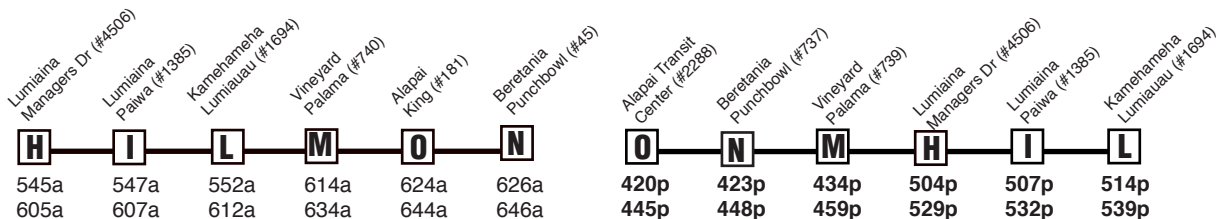

Route 103 Paiwa - Waikele Express Effective 10/5/20

A.M. Weekday: To Downtown **P.M. Weekday: To Waikele**

A.M. State Holiday: To Downtown **P.M. State Holiday: To Waikele**

Route 103 Destination Signs

AM: 103 EXPRESS DOWNTOWN
 PM: 103 EXPRESS WAIKELE

Bold indicates PM service.
Schedule to change without notice.
All buses are lift and bicycle rack equipped.