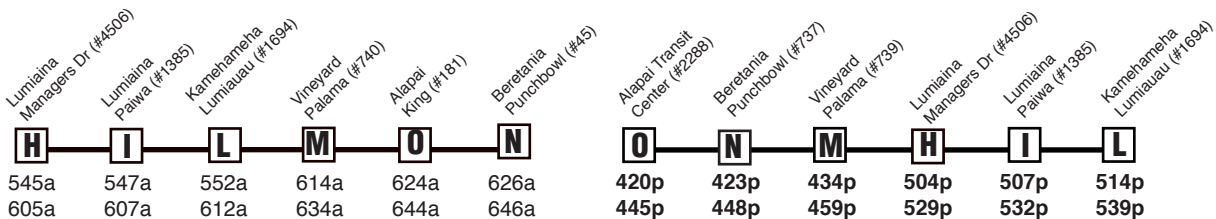

Route 103 Paiwa - Waikele Express Effective 10/5/20

A.M. Weekday: To Downtown **P.M. Weekday: To Waikele**

A.M. State Holiday: To Downtown **P.M. State Holiday: To Waikele**

Route 103 Destination Signs

AM: 103 EXPRESS DOWNTOWN
 PM: 103 EXPRESS WAIKELE

Bold indicates PM service.
Schedule to change without notice.
All buses are lift and bicycle rack equipped.