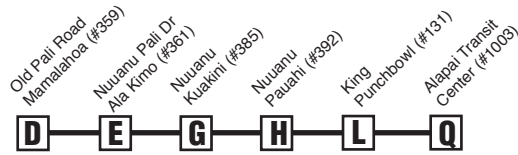

Route 121 Nuuanu - Alapai Transit Center

Effective 3/7/21

Weekday: Eastbound to Alapai Transit Center

Weekday: Westbound to Old Pali Road/Mamalahoa

515a	517a	524a	530a	537a	539a
609a	611a	618a	624a	631a	633a
709a	711a	718a	724a	731a	733a
809a	811a	818a	824a	831a	833a
909a	911a	918a	924a	931a	933a
1009a	1011a	1018a	1024a	1031a	1033a
1109a	1111a	1118a	1124a	1131a	1133a
1209p	1211p	1218p	1224p	1231p	1233p
109p	111p	118p	124p	131p	133p
209p	211p	218p	224p	231p	233p
309p	311p	318p	324p	331p	333p
409p	411p	418p	424p	431p	433p
509p	511p	518p	524p	531p	533p
609p	611p	618p	624p	631p	633p
709p	711p	718p	724p	731p	733p

Route 121 Destination Signs

Eastbound to Alapai Transit Center: 121 Alapai Transit Center

Westbound to Old Pali Road/Mamalahoa: 121 Nuuanu-Old Pali Road

NOTE - Numbers next to timepoints are **HEA** (Honolulu Estimated Arrival) stop numbers. Go to the **HEA** website at <http://hea.thebus.org>.