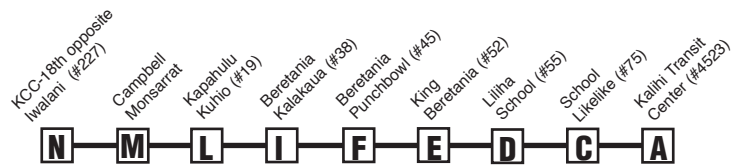

Route 2 Waikiki-School-Middle

Effective 5/30/21

Sunday: Westbound to Kalihi Transit Center

	N	M	L	I	F	E	D	C	A
M 345a	348a	354a	409a	415a	423a	426a	431a	439a	
.....	.....	.....	.....	508a	516a	519a	524a	532a	
M 457a	500a	506a	521a	527a	535a	538a	543a	551a	
547a	550a	554a	609a	615a	623a	626a	632a	640a	
615a	620a	625a	640a	646a	654a	657a	704a	712a	
645a	650a	655a	711a	718a	727a	731a	738a	746a	
705a	710a	715a	732a	739a	748a	752a	759a	807a	
725a	730a	735a	752a	759a	809a	813a	820a	828a	
745a	750a	755a	813a	821a	831a	835a	842a	850a	
758a	804a	810a	829a	837a	847a	851a	858a	906a	
813a	819a	825a	844a	852a	902a	906a	914a	922a	
828a	834a	840a	859a	907a	917a	921a	929a	937a	
843a	849a	855a	914a	922a	932a	936a	944a	952a	
858a	904a	910a	929a	937a	947a	951a	959a	1008a	
913a	919a	925a	944a	952a	1002a	1006a	1014a	1023a	
928a	934a	940a	959a	1007a	1017a	1021a	1029a	1038a	
943a	949a	955a	1014a	1022a	1032a	1036a	1044a	1053a	
958a	1004a	1010a	1029a	1037a	1047a	1051a	1059a	1108a	
1010a	1016a	1022a	1041a	1049a	1059a	1103a	1111a	1120a	
1022a	1028a	1034a	1053a	1101a	1111a	1115a	1123a	1132a	
1034a	1040a	1046a	1105a	1113a	1123a	1127a	1135a	1144a	
1046a	1052a	1058a	1117a	1125a	1135a	1139a	1147a	1156a	
1058a	1104a	1110a	1129a	1137a	1147a	1151a	1159a	1208p	
1110a	1116a	1122a	1141a	1149a	1159a	1203p	1211p	1220p	
1122a	1128a	1134a	1153a	1201p	1211p	1215p	1223p	1232p	
1134a	1140a	1146a	1205p	1213p	1223p	1227p	1235p	1244p	
1146a	1152a	1158a	1217p	1225p	1235p	1239p	1247p	1256p	
1158a	1204p	1210p	1229p	1237p	1247p	1251p	1259p	108p	
1210p	1216p	1222p	1241p	1249p	1259p	103p	111p	120p	
1222p	1228p	1234p	1253p	101p	111p	115p	123p	132p	
1234p	1240p	1246p	105p	113p	123p	127p	135p	144p	
1246p	1252p	1258p	117p	125p	135p	139p	147p	156p	
1258p	104p	110p	129p	137p	147p	151p	159p	208p	
110p	116p	122p	141p	149p	159p	203p	211p	220p	
122p	128p	134p	153p	201p	210p	214p	222p	231p	
134p	140p	146p	205p	213p	222p	226p	234p	243p	
146p	152p	158p	217p	225p	234p	238p	246p	255p	
158p	204p	210p	229p	237p	246p	250p	258p	307p	
210p	216p	222p	241p	249p	258p	302p	310p	319p	
222p	228p	234p	253p	301p	310p	314p	322p	331p	
234p	240p	246p	305p	313p	322p	326p	334p	343p	
245p	251p	257p	316p	324p	333p	337p	345p	354p	
257p	303p	309p	328p	336p	345p	349p	357p	406p	
309p	315p	321p	340p	348p	357p	401p	409p	418p	
321p	327p	333p	352p	400p	409p	413p	421p	430p	
333p	339p	345p	404p	412p	421p	425p	433p	442p	
345p	351p	357p	416p	424p	433p	437p	445p	454p	
357p	403p	409p	428p	436p	445p	449p	457p	506p	
409p	415p	421p	440p	448p	457p	501p	509p	518p	
421p	427p	433p	452p	500p	509p	513p	521p	530p	
433p	439p	445p	504p	512p	521p	525p	533p	542p	
444p	450p	456p	515p	523p	532p	536p	544p	553p	
500p	506p	512p	531p	539p	548p	552p	600p	609p	
513p	519p	525p	544p	552p	601p	605p	612p	621p	
528p	534p	540p	559p	607p	616p	620p	627p	636p