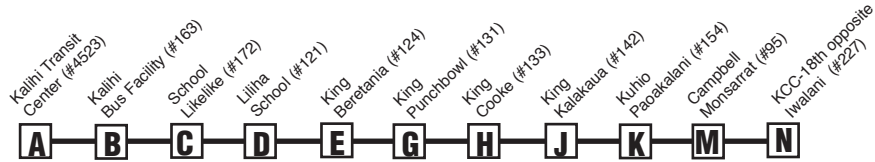

Route 2 Waikiki-School-Middle

Effective 5/30/21

Saturday: Eastbound to Waikiki/Kapiolani Community College

A	B	C	D	E	G	H	J	K	M	N
330a	331a	340a	345a	349a	357a	359a	405a	417a	M 419a	.....
455a	456a	505a	510a	514a	522a	524a	530a	542a	547a	551a
509a	510a	519a	524a	528a	536a	539a	Alapai	541a	Ber/Punchbowl	
519a	520a	529a	534a	538a	546a	548a	554a	607a	613a	618a
533a	534a	543a	548a	552a	600a	602a	608a	621a	627a	632a
545a	546a	555a	600a	604a	613a	615a	621a	634a	640a	645a
557a	558a	608a	615a	619a	628a	630a	636a	649a	655a	700a
609a	610a	620a	627a	631a	640a	642a	648a	701a	708a	714a
619a	620a	630a	637a	641a	650a	652a	658a	711a	718a	724a
629a	630a	640a	647a	651a	700a	702a	708a	721a	728a	734a
639a	640a	650a	657a	701a	710a	712a	718a	731a	738a	744a
649a	650a	700a	707a	712a	721a	723a	729a	742a	749a	755a
659a	700a	710a	717a	722a	731a	733a	739a	752a	759a	805a
709a	710a	720a	727a	732a	741a	743a	749a	802a	809a	815a
721a	722a	732a	739a	744a	753a	755a	801a	814a	821a	827a
733a	734a	744a	751a	756a	805a	807a	813a	826a	833a	840a
745a	746a	756a	803a	808a	817a	819a	825a	838a	845a	852a
757a	758a	808a	815a	820a	829a	831a	837a	850a	857a	904a
809a	810a	820a	827a	832a	841a	843a	849a	902a	909a	916a
817a	818a	828a	835a	840a	849a	851a	857a	910a	917a	924a
825a	826a	836a	843a	848a	857a	859a	906a	919a	926a	933a
833a	834a	844a	851a	856a	906a	908a	915a	928a	935a	942a
841a	842a	852a	859a	905a	915a	917a	924a	937a	944a	951a
849a	850a	900a	908a	914a	924a	926a	933a	946a	953a	1000a
857a	858a	910a	918a	924a	934a	936a	943a	956a	1003a	1010a
909a	910a	922a	930a	936a	946a	948a	955a	1008a	1015a	1022a
921a	922a	934a	942a	948a	958a	1000a	1007a	1020a	1027a	1034a
933a	934a	946a	954a	1000a	1010a	1012a	1019a	1032a	1039a	1046a
945a	946a	958a	1006a	1012a	1022a	1024a	1031a	1044a	1051a	1058a
957a	958a	1010a	1018a	1024a	1034a	1036a	1043a	1056a	1103a	1110a
1009a	1010a	1022a	1030a	1036a	1046a	1048a	1055a	1108a	1115a	1122a
1021a	1022a	1034a	1042a	1048a	1058a	1100a	1107a	1120a	1127a	1134a
1033a	1034a	1046a	1054a	1100a	1112a	1114a	1121a	1134a	1141a	1148a
1045a	1046a	1058a	1106a	1112a	1124a	1126a	1133a	1146a	1153a	1200p
1057a	1058a	1110a	1118a	1124a	1136a	1138a	1145a	1158a	1205p	1211p
1109a	1110a	1122a	1130a	1136a	1148a	1150a	1157a	1210p	1217p	1223p
1121a	1122a	1134a	1142a	1148a	1200p	1202p	1209p	1222p	1229p	1235p
1133a	1134a	1146a	1154a	1200p	1212p	1214p	1221p	1234p	1241p	1247p
1145a	1146a	1158a	1206p	1212p	1224p	1226p	1233p	1246p	1253p	1259p
1157a	1158a	1210p	1218p	1224p	1236p	1238p	1245p	1258p	105p	111p
1209p	1210p	1222p	1230p	1236p	1248p	1250p	1257p	110p	117p	123p
1221p	1222p	1234p	1242p	1248p	100p	102p	109p	122p	129p	135p
1233p	1234p	1246p	1254p	100p	112p	114p	121p	134p	141p	147p
1245p	1246p	1258p	106p	112p	124p	126p	133p	146p	153p	159p
1257p	1258p	110p	118p	124p	136p	138p	145p	158p	205p	211p
109p	110p	122p	130p	136p	148p	150p	157p	213p	220p	226p
121p	122p	134p	142p	148p	200p	202p	209p	226p	233p	239p
133p	134p	146p	154p	200p	212p	214p	221p	238p	245p	251p
145p	146p	158p	205p	210p	222p	224p	231p	248p	255p	301p
157p	158p	210p	217p	222p	234p	236p	243p	300p	307p	313p
209p	210p	222p	229p	234p	246p	248p	255p	312p	319p	325p
221p	222p	234p	241p	246p	258p	300p	307p	324p	331p	336p
233p	234p	246p	253p	258p	310p	312p	319p	336p	343p	348p
245p	246p	258p	305p	310p	322p	324p	331p	348p	355p	400p
257p	258p	310p	317p	322p	334p	336p	343p	400p	407p	412p
312p	313p	325p	332p	337p	349p	351p	358p	415p	422p	427p
327p	328p	340p	347p	352p	404p	406p	413p	430p	437p	442p
342p	343p	355p	402p	407p	419p	421p	428p	445p	452p	457p
357p	358p	410p	417p	422p	434p	436p	443p	500p	507p	512p
412p	413p	425p	432p	437p	449p	451p	458p	515p	522p	527p
427p	428p	440p	447p	452p	504p	506p	513p	530p	537p	542p
442p	443p	455p	502p	507p	519p	521p	528p	545p	552p	557p
457p	458p	510p	517p	522p	534p	536p	543p	600p	607p	612p
512p	513p	525p	532p	537p	549p	551p	558p	615p	622p	627p
532p	533p	545p	552p	557p	608p	610p	617p	634p	641p	646p
552p	553p	605p	612p	617p	628p	630p	637p	654p	701p	706p
612p	613p	624p	631p	636p	647p	649p	656p	711p	718p	723p
632p	633p	644p	651p	656p	706p	708p	716p	731p	738p	743p
652p	653p	704p	710p	714p	724p	726p	734p	749p	756p	801p
712p	713p	723p	729p	733p	743p	745p	753p	808p	814p	818p
732p	733p	743p	749p	753p	803p	805p	813p	828p	834p	838p
752p	753p	803p	809p	813p	823p	825p	833p	848p	854p	858p