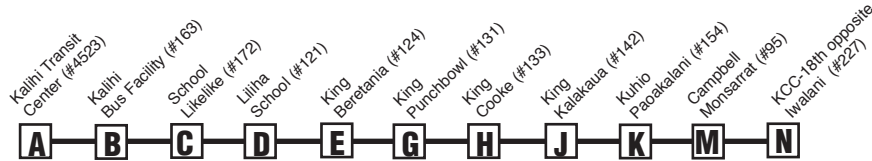

Route 2 Waikiki-School-Middle

Effective 5/30/21

State Holiday: Eastbound to Waikiki/Kapiolani Community College

A	B	C	D	E	G	H	J	K	M	N
330a	331a	340a	346a	350a	358a	400a	405a	419a	M 421a	.....
455a	456a	505a	511a	515a	523a	525a	530a	544a	550a	554a
509a	510a	519a	525a	529a	537a	540a-Alapai		542a-Ber/Punchbowl		
519a	520a	529a	535a	539a	547a	549a	554a	608a	614a	619a
533a	534a	543a	549a	553a	601a	603a	608a	622a	628a	633a
545a	546a	555a	601a	605a	613a	615a	620a	634a	640a	645a
557a	558a	607a	613a	617a	625a	627a	632a	646a	652a	657a
609a	610a	619a	625a	629a	637a	639a	644a	658a	704a	710a
619a	620a	629a	635a	639a	647a	649a	654a	708a	714a	720a
629a	630a	639a	645a	649a	657a	659a	704a	718a	724a	730a
639a	640a	649a	655a	659a	707a	709a	714a	728a	734a	740a
649a	650a	659a	706a	710a	718a	720a	725a	739a	745a	752a
659a	700a	710a	717a	721a	730a	732a	739a	754a	801a	807a
709a	710a	720a	727a	731a	740a	742a	749a	804a	811a	817a
721a	722a	732a	739a	744a	753a	755a	802a	817a	824a	830a
733a	734a	744a	751a	756a	805a	807a	814a	829a	836a	841a
745a	746a	756a	803a	808a	817a	819a	826a	841a	848a	853a
757a	758a	808a	815a	820a	829a	831a	838a	853a	900a	905a
809a	810a	820a	827a	832a	841a	843a	850a	905a	912a	917a
817a	818a	828a	835a	840a	849a	851a	858a	913a	920a	925a
825a	826a	836a	843a	848a	857a	859a	906a	921a	928a	933a
833a	834a	844a	851a	856a	905a	907a	914a	929a	936a	941a
841a	842a	852a	859a	904a	913a	915a	922a	937a	944a	949a
849a	850a	900a	907a	912a	921a	923a	930a	945a	952a	957a
857a	858a	908a	915a	920a	929a	931a	938a	953a	1000a	1005a
909a	910a	920a	927a	932a	941a	943a	950a	1005a	1012a	1017a
921a	922a	932a	939a	944a	953a	955a	1002a	1017a	1024a	1029a
933a	934a	944a	951a	956a	1005a	1007a	1014a	1029a	1036a	1041a
945a	946a	956a	1003a	1008a	1017a	1019a	1026a	1041a	1048a	1053a
957a	958a	1008a	1015a	1020a	1029a	1031a	1038a	1053a	1100a	1105a
1009a	1010a	1020a	1027a	1032a	1041a	1043a	1050a	1105a	1112a	1117a
1021a	1022a	1032a	1039a	1044a	1053a	1055a	1102a	1117a	1124a	1129a
1033a	1034a	1044a	1051a	1056a	1105a	1107a	1114a	1129a	1136a	1141a
1045a	1046a	1056a	1103a	1108a	1117a	1119a	1126a	1141a	1148a	1153a
1057a	1058a	1108a	1115a	1120a	1129a	1131a	1138a	1153a	1200p	1205p
1109a	1110a	1120a	1127a	1132a	1141a	1143a	1150a	1205p	1212p	1217p
1121a	1122a	1132a	1139a	1144a	1153a	1155a	1202p	1217p	1224p	1229p
1133a	1134a	1144a	1151a	1156a	1205p	1207p	1214p	1229p	1236p	1241p
1145a	1146a	1156a	1203p	1208p	1217p	1219p	1226p	1241p	1248p	1253p
1157a	1158a	1208p	1215p	1220p	1229p	1231p	1238p	1253p	100p	105p
1209p	1210p	1220p	1227p	1232p	1241p	1243p	1250p	105p	112p	117p
1221p	1222p	1232p	1239p	1244p	1253p	1255p	102p	117p	124p	129p
1233p	1234p	1244p	1251p	1256p	105p	107p	114p	129p	136p	141p
1245p	1246p	1256p	103p	108p	117p	119p	126p	141p	148p	153p
1257p	1258p	108p	115p	120p	129p	131p	138p	153p	200p	205p
109p	110p	120p	127p	132p	141p	143p	150p	205p	212p	217p
121p	122p	132p	139p	144p	153p	155p	202p	217p	224p	229p
133p	134p	144p	151p	156p	205p	207p	214p	229p	236p	241p
145p	146p	156p	203p	208p	217p	219p	226p	241p	248p	253p
157p	158p	208p	215p	220p	229p	231p	238p	253p	300p	305p
209p	210p	220p	227p	232p	241p	243p	250p	305p	312p	317p
221p	222p	232p	239p	244p	253p	255p	302p	317p	324p	329p
233p	234p	244p	251p	256p	305p	307p	314p	329p	336p	341p
245p	246p	256p	303p	308p	317p	319p	326p	341p	348p	353p