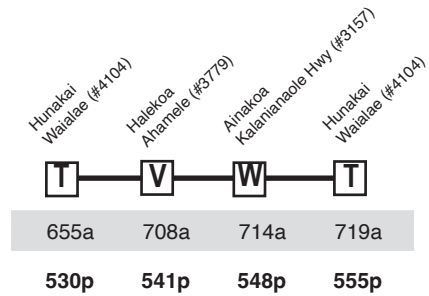

Route 234 - Kahala Mall - Waialae Nui Effective 5/30/21

Weekday Only: To Waialae Nui

Route 234 Destination Signs

Westbound: 234 WAIALAE NUI
234 KAHALA MALL

NOTE - Numbers next to timepoints are **HEA** (Honolulu Estimated Arrival) stop numbers.
Go to the **HEA** website at <http://hea.thebus.org>.

Bold indicates PM service.
Schedule to change without notice.
All buses are lift and bicycle rack equipped.