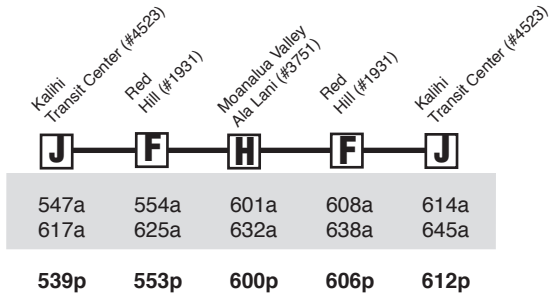

# Route 302 Moanalua Valley - Kalihi Transit Center Effective 5/30/21

**Weekday Only:** To Moanalua Valley/Red Hill/Kalihi

## Route 302 Destination Signs

To Moanalua Valley: 302 MOANALUA VALLEY

To Kalihi Transit Center: 302 KALIHI TRANSIT CTR

**NOTE** - Numbers next to timepoints are **HEA** (Honolulu Estimated Arrival) stop numbers. Go to the **HEA** website at <http://hea.thebus.org>.