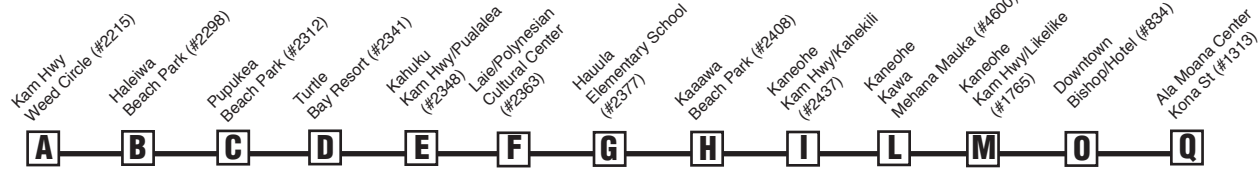

Route 60 - Honolulu - Kaneohe - Haleiwa Effective 10/5/20

State Holiday: Eastbound Via Kamehameha Hwy/Likelike Hwy to Downtown/Ala Moana Center

	A	B	C	D	E	F	G	H	I	L	M	O	Q
.....	.....	.....	.....	.....	.....	.....	.....	▲ Kahekili/Kam-422a	433a	438a	500a	514a	
.....	.....	.....	.....	.....	.....	.....	.....	▲ Kahekili/Kam-450a	501a	508a	531a	545a	
.....	.....	.....	.....	.....	.....	.....	.....	▲ Kahekili/Kam-520a	531a	538a	601a	617a	
.....	.....	.....	.....	.....	.....	.....	.....	▲ Kahekili/Kam-549a	601a	608a	638a	654a	
.....	.....	.....	.....	.....	.....	.....	.....	▲ Kahekili/Kam-618a	631a	638a	708a	725a	
520a	525a	535a	550a	600a	609a	616a	632a	648a	701a	710a	741a	758a	
546a	551a	601a	616a	630a	639a	646a	702a	718a	731a	740a	809a	826a	
612a	619a	629a	644a	658a	709a	716a	732a	748a	801a	810a	836a	853a	
641a	648a	658a	714a	728a	739a	746a	802a	818a	831a	840a	906a	923a	
708a	719a	729a	745a	759a	809a	816a	832a	848a	901a	910a	936a	953a	
736a	747a	757a	813a	830a	840a	847a	903a	919a	931a	940a	1006a	1023a	
805a	818a	828a	844a	901a	911a	918a	933a	949a	1001a	1010a	1035a	1052a	
839a	852a	902a	918a	931a	941a	948a	1003a	1019a	1031a	1040a	1105a	1124a	
912a	922a	932a	948a	1001a	1011a	1018a	1033a	1049a	1101a	1110a	1135a	1154a	
941a	951a	1001a	1017a	1030a	1040a	1047a	1102a	1118a	1131a	1140a	1205p	1222p	
1009a	1019a	1031a	1047a	1100a	1110a	1117a	1132a	1148a	1201p	1210p	1235p	1252p	
1039a	1049a	1101a	1117a	1130a	1140a	1147a	1202p	1218p	1231p	1240p	105p	122p	
1106a	1116a	1129a	1145a	1158a	1209p	1217p	1232p	1248p	101p	110p	135p	152p	
1136a	1146a	1159a	1215p	1228p	1239p	1247p	102p	118p	131p	140p	205p	222p	
1204p	1214p	1229p	1245p	1258p	109p	117p	132p	148p	201p	210p	236p	253p	
1229p	1239p	1254p	110p	127p	138p	146p	201p	217p	231p	240p	308p	328p	
1254p	106p	122p	138p	155p	207p	215p	231p	247p	301p	310p	345p	405p	
122p	137p	153p	210p	226p	238p	246p	302p	318p	331p	340p	417p	437p	
155p	207p	223p	240p	256p	308p	316p	332p	348p	401p	410p	449p	510p	
228p	238p	254p	311p	326p	338p	346p	402p	418p	431p	440p	516p	538p	
257p	310p	326p	343p	358p	409p	417p	432p	448p	501p	510p	543p	604p	
328p	341p	357p	414p	429p	440p	448p	503p	519p	531p	540p	610p	627p	
402p	413p	427p	444p	459p	510p	518p	533p	549p	601p	608p	633p	650p	
434p	445p	459p	515p	530p	541p	549p	604p	619p	631p	638p	703p	725p	
507p	518p	530p	546p	601p	612p	619p	634p	649p	701p	708p	731p	753p	
537p	548p	600p	616p	631p	642p	649p	704p	719p	731p	738p	801p	820p	
640p	651p	702p	718p	733p	743p	750p	805p	819p	831p	837p	859p	917p	
742p	756p	806p	821p	836p	845p	852p	906p	920p	931p	937p	959p	1019p	
839p	857p	907p	922p	936p	945p	952p	1006p	1020p	1031p	1036p	1057p	1109p	
949p	957p	1007p	1022p	1036p	1045p	1052p	1106p	1120p	1131p	1136p	1157p	1208a	

Route 60 Destination Signs:

Westbound:

To Haleiwa - 60 KANEOHE - HALEIWA

To Windward Mall - 60 KANEOHE - WINDWARD MALL

Eastbound:

From Haleiwa to Ala Moana Center-Kona Street -

60 HONOLULU - ALA MOANA CENTER

Route 60 Symbols:

▲ - Begins at Kahekili/Kamehameha (HEA bus stop #1742)

◆ - Begins at Alakea/Nimitz 1 minute earlier

● - Begins at Anoi/Hinamoe 2 minutes earlier

NOTE: P.M. school trips subject to change based on school dismissal times.

NOTE - Numbers next to timepoints are HEA (Honolulu Estimated Arrival) stop numbers.