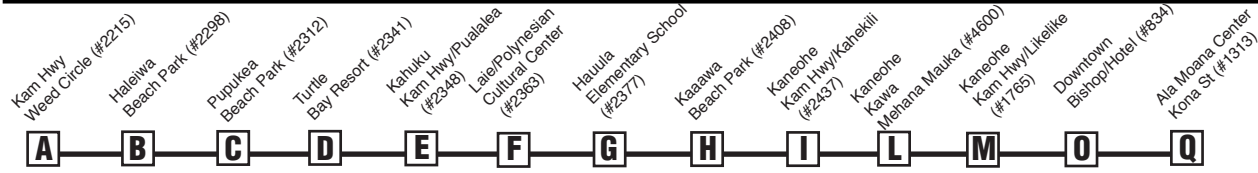

Route 60 - Honolulu - Kaneohe - Haleiwa Effective 10/5/20

Saturday: Eastbound Via Kamehameha Hwy/Likelike Hwy to Downtown/Ala Moana Center

547a	553a	603a	618a	631a	640a	647a	703a	720a	733a	740a	802a	818a
611a	622a	632a	647a	700a	710a	717a	733a	750a	803a	811a	837a	853a
641a	652a	702a	717a	730a	740a	747a	803a	819a	833a	841a	907a	923a
710a	721a	731a	746a	759a	809a	817a	833a	849a	903a	911a	937a	953a
740a	751a	801a	816a	830a	840a	848a	904a	920a	933a	941a	1007a	1026a
809a	820a	830a	845a	859a	909a	917a	934a	950a	1003a	1011a	1036a	1055a
837a	848a	858a	913a	927a	937a	945a	1002a	1019a	1033a	1041a	1106a	1124a
906a	917a	928a	943a	957a	1008a	1016a	1032a	1049a	1103a	1111a	1136a	1154a
936a	947a	958a	1014a	1028a	1039a	1047a	1103a	1120a	1133a	1141a	1206p	1224p
1002a	1014a	1027a	1043a	1057a	1109a	1117a	1133a	1150a	1203p	1211p	1236p	1254p
1029a	1041a	1054a	1111a	1127a	1139a	1147a	1203p	1220p	1233p	1241p	106p	126p
1057a	1109a	1125a	1142a	1158a	1210p	1218p	1233p	1250p	103p	111p	136p	156p
1127a	1139a	1155a	1212p	1229p	1241p	1249p	104p	120p	133p	141p	206p	227p
1153a	1206p	1226p	1243p	100p	111p	119p	134p	150p	203p	210p	235p	256p
1223p	1236p	1256p	113p	130p	141p	149p	204p	220p	233p	240p	305p	323p
1250p	104p	126p	143p	200p	211p	219p	234p	250p	303p	310p	335p	353p
118p	133p	155p	212p	229p	240p	248p	303p	319p	333p	340p	405p	422p
147p	202p	225p	242p	259p	310p	318p	333p	349p	403p	410p	435p	452p
217p	232p	255p	313p	330p	341p	349p	404p	420p	433p	440p	505p	522p
249p	304p	325p	343p	400p	411p	419p	434p	450p	503p	510p	534p	551p
323p	336p	357p	415p	431p	442p	450p	505p	521p	533p	540p	604p	621p
358p	411p	428p	446p	502p	512p	520p	535p	551p	603p	610p	633p	650p
429p	442p	459p	517p	532p	542p	550p	605p	620p	633p	640p	703p	720p
506p	516p	529p	547p	602p	612p	620p	635p	650p	703p	710p	733p	750p
540p	550p	603p	619p	633p	643p	651p	706p	721p	733p	740p	803p	820p
638p	649p	702p	717p	734p	744p	752p	806p	821p	833p	840p	903p	917p
746p	759p	809p	823p	837p	847p	854p	908p	922p	933p	939p	1001p	1015p
846p	858p	912p	926p	938p	947p	954p	1008p	1022p	1033p	1039p	1101p	1115p
955p	1004p	1014p	1028p	1038p	1047p	1054p	1108p	1122p	1133p	1138p	1159p	1213a

Route 60 Destination Signs:

Westbound:
To Haleiwa - 60 KANEOHE - HALEIWA
To Windward Mall - 60 KANEOHE - WINDWARD MALL
Eastbound:
From Haleiwa to Ala Moana Center-Kona Street -
60 HONOLULU - ALA MOANA CENTER

Route 60 Symbols:

1. ▲ - Begins at Kahekihi/Kamehameha (HEA bus stop #1742)
   - - Begins at Alakea/Nimitz 1 minute earlier
   - - Begins at Anoi/Hinamoe 2 minutes earlier
2. NOTE: P.M. school trips subject to change based on school dismissal times.

NOTE - Numbers next to timepoints are **HEA** (Honolulu Estimated Arrival) stop numbers.
Go to the **HEA** website at <http://hea.thebus.org>.

Bold indicates PM service.
Schedule to change without notice.
All buses are lift and bicycle rack equipped.