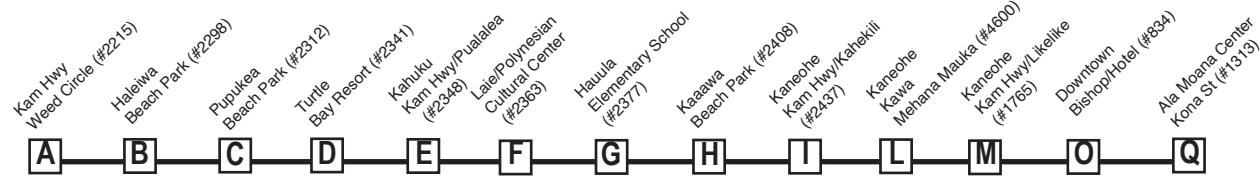

Route 60 - Honolulu - Kaneohe - Haleiwa Effective 5/28/23

State Holiday: Eastbound Via Kamehameha Hwy/Likelike Hwy to Downtown/Ala Moana Center

A	B	C	D	E	F	G	H	I	L	M	O	Q
.....	.....	.....	.....	.....	.....	.....	▲ Kahekili/Kam-422a	433a	438a	500a	514a	
.....	.....	.....	.....	.....	.....	.....	▲ Kahekili/Kam-450a	501a	508a	531a	545a	
.....	.....	.....	.....	.....	.....	.....	▲ Kahekili/Kam-520a	531a	538a	601a	617a	
.....	.....	.....	.....	.....	.....	.....	▲ Kahekili/Kam-549a	601a	608a	638a	654a	
.....	.....	.....	.....	.....	.....	.....	▲ Kahekili/Kam-618a	631a	638a	708a	725a	
520a	525a	535a	552a	600a	609a	616a	632a	648a	701a	710a	741a	758a
546a	551a	601a	622a	630a	639a	646a	702a	718a	731a	740a	809a	826a
612a	619a	629a	650a	658a	709a	716a	732a	748a	801a	810a	836a	853a
641a	648a	658a	720a	728a	739a	746a	802a	818a	831a	840a	906a	923a
708a	719a	729a	751a	759a	809a	816a	832a	848a	901a	910a	936a	953a
736a	747a	757a	822a	830a	840a	847a	903a	919a	931a	940a	1006a	1023a
805a	818a	828a	853a	901a	911a	918a	933a	949a	1001a	1010a	1035a	1052a
839a	852a	902a	923a	931a	941a	948a	1003a	1019a	1031a	1040a	1105a	1124a
912a	922a	932a	953a	1001a	1011a	1018a	1033a	1049a	1101a	1110a	1135a	1154a
941a	951a	1001a	1022a	1030a	1040a	1047a	1102a	1118a	1131a	1140a	1205p	1222p
1009a	1019a	1031a	1052a	1100a	1110a	1117a	1132a	1148a	1201p	1210p	1235p	1252p
1039a	1049a	1101a	1122a	1130a	1140a	1147a	1202p	1218p	1231p	1240p	105p	122p
1106a	1116a	1129a	1150a	1158a	1209p	1217p	1232p	1248p	101p	110p	135p	152p
1136a	1146a	1159a	1220p	1228p	1239p	1247p	102p	118p	131p	140p	205p	222p
1204p	1214p	1229p	1250p	1258p	109p	117p	132p	148p	201p	210p	236p	253p
1229p	1239p	1254p	118p	127p	138p	146p	201p	217p	231p	240p	308p	328p
1254p	106p	122p	146p	155p	207p	215p	231p	247p	301p	310p	345p	405p
122p	137p	153p	217p	226p	238p	246p	302p	318p	331p	340p	417p	437p
155p	207p	223p	247p	256p	308p	316p	332p	348p	401p	410p	449p	510p
228p	238p	254p	318p	326p	338p	346p	402p	418p	431p	440p	516p	538p
257p	310p	326p	350p	358p	409p	417p	432p	448p	501p	510p	543p	604p
328p	341p	357p	421p	429p	440p	448p	503p	519p	531p	540p	610p	627p
402p	413p	427p	451p	459p	510p	518p	533p	549p	601p	608p	633p	650p
434p	445p	459p	522p	530p	541p	549p	604p	619p	631p	638p	703p	725p
507p	518p	530p	553p	601p	612p	619p	634p	649p	701p	708p	731p	753p
537p	548p	600p	623p	631p	642p	649p	704p	719p	731p	738p	801p	820p
640p	651p	702p	725p	733p	743p	750p	805p	819p	831p	837p	859p	917p
742p	756p	806p	828p	836p	845p	852p	906p	920p	931p	937p	959p	1019p
839p	857p	907p	928p	936p	945p	952p	1006p	1020p	1031p	1036p	1057p	1109p
949p	957p	1007p	1028p	1036p	1045p	1052p	1106p	1120p	1131p	1136p	1157p	1208a

Route 60 Destination Signs:

Westbound:

To Haleiwa - 60 KANEOHE - HALEIWA

To Windward Mall - 60 KANEOHE - WINDWARD MALL

Eastbound:

From Haleiwa to Ala Moana Center-Kona Street - 60 HONOLULU - ALA MOANA CENTER

Route 60 Symbols:

▲ - Begins at Kahekili/Kamehameha (HEA bus stop #1742)

◆ - Begins at Alakea/Nimitz 1 minute earlier

● - Begins at Anoi/Hinamoe 2 minutes earlier

■ - Ends at Weed/Kaukonahua

NOTE: P.M. school trips subject to change based on school dismissal times.

NOTE - Numbers next to timepoints are HEA (Honolulu Estimated Arrival) stop numbers.