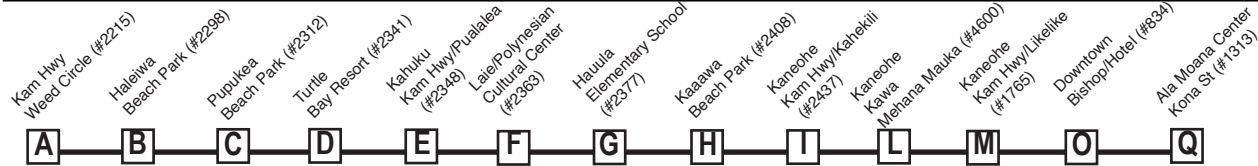

Route 60 - Honolulu - Kaneohe - Haleiwa Effective 5/28/23

Saturday: Eastbound Via Kamehameha Hwy/Likelike Hwy to Downtown/Ala Moana Center

547a	553a	603a	623a	631a	640a	647a	703a	720a	733a	740a	802a	818a
611a	622a	632a	652a	700a	710a	717a	733a	750a	803a	811a	837a	853a
641a	652a	702a	722a	730a	740a	747a	803a	819a	833a	841a	907a	923a
710a	721a	731a	751a	759a	809a	817a	833a	849a	903a	911a	937a	953a
740a	751a	801a	822a	830a	840a	848a	904a	920a	933a	941a	1007a	1026a
809a	820a	830a	851a	859a	909a	917a	934a	950a	1003a	1011a	1036a	1055a
837a	848a	858a	919a	927a	937a	945a	1002a	1019a	1033a	1041a	1106a	1124a
906a	917a	928a	949a	957a	1008a	1016a	1032a	1049a	1103a	1111a	1136a	1154a
936a	947a	958a	1020a	1028a	1039a	1047a	1103a	1120a	1133a	1141a	1206p	1224p
1002a	1014a	1027a	1049a	1057a	1109a	1117a	1133a	1150a	1203p	1211p	1236p	1254p
1029a	1041a	1054a	1119a	1127a	1139a	1147a	1203p	1220p	1233p	1241p	106p	126p
1057a	1109a	1125a	1150a	1158a	1210p	1218p	1233p	1250p	103p	111p	136p	156p
1127a	1139a	1155a	1220p	1229p	1241p	1249p	104p	120p	133p	141p	206p	227p
1153a	1206p	1226p	1251p	100p	111p	119p	134p	150p	203p	210p	235p	256p
1223p	1236p	1256p	121p	130p	141p	149p	204p	220p	233p	240p	305p	323p
1250p	104p	126p	151p	200p	211p	219p	234p	250p	303p	310p	335p	353p
118p	133p	155p	220p	229p	240p	248p	303p	319p	333p	340p	405p	422p
147p	202p	225p	250p	259p	310p	318p	333p	349p	403p	410p	435p	452p
217p	232p	255p	321p	330p	341p	349p	404p	420p	433p	440p	505p	522p
249p	304p	325p	351p	400p	411p	419p	434p	450p	503p	510p	534p	551p
323p	336p	357p	422p	431p	442p	450p	505p	521p	533p	540p	604p	621p
358p	411p	428p	453p	502p	512p	520p	535p	551p	603p	610p	633p	650p
429p	442p	459p	523p	532p	542p	550p	605p	620p	633p	640p	703p	720p
506p	516p	529p	553p	602p	612p	620p	635p	650p	703p	710p	733p	750p
540p	550p	603p	625p	633p	643p	651p	706p	721p	733p	740p	803p	820p
638p	649p	702p	726p	734p	744p	752p	806p	821p	833p	840p	903p	917p
746p	759p	809p	829p	837p	847p	854p	908p	922p	933p	939p	1001p	1015p
846p	858p	912p	930p	938p	947p	954p	1008p	1022p	1033p	1039p	1101p	1115p
955p	1004p	1014p	1030p	1038p	1047p	1054p	1108p	1122p	1133p	1138p	1159p	1213a

Route 60 Destination Signs:

Westbound:

- To Haleiwa - 60 KANEOHE - HALEIWA
- To Windward Mall - 60 KANEOHE - WINDWARD MALL

Eastbound:

- From Haleiwa to Ala Moana Center-Kona Street - 60 HONOLULU - ALA MOANA CENTER

Route 60 Symbols:

- ▲ - Begins at Kahekihi/Kamehameha (HEA bus stop #1742)
- - Begins at Alakea/Nimitz 1 minute earlier
- - Begins at Anoi/Hinamoe 2 minutes earlier
- - Ends at Weed/Kaukonahua

NOTE: P.M. school trips subject to change based on school dismissal times.

NOTE - Numbers next to timepoints are HEA (Honolulu Estimated Arrival) stop numbers. Go to the HEA website at <http://hea.thebus.org>.

Bold indicates PM service.
Schedule to change without notice.
All buses are lift and bicycle rack equipped.