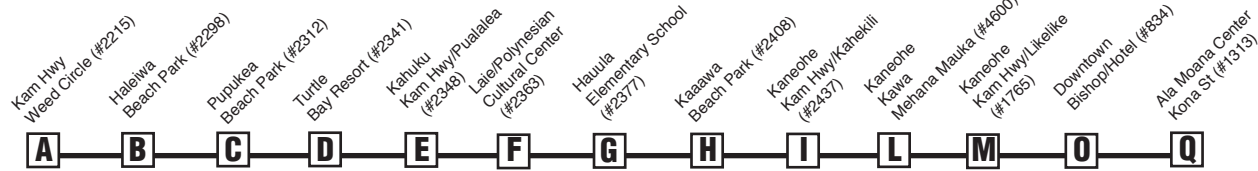

Route 60 - Honolulu - Kaneohe - Haleiwa Effective 10/5/20

Weekday: Eastbound Via Kamehameha Hwy/Likelike Hwy to Downtown/Ala Moana Center

	A	B	C	D	E	F	G	H	I	L	M	O	Q
	.....	.....	.....	.....	.....	.....	.....	▲ Kahekili/Kam-422a	433a	438a	500a	514a	
	.....	.....	.....	.....	.....	.....	.....	▲ Kahekili/Kam-450a	501a	508a	531a	545a	
	.....	.....	.....	.....	.....	.....	.....	▲ Kahekili/Kam-520a	531a	538a	601a	617a	
	.....	.....	.....	.....	.....	.....	.....	▲ Kahekili/Kam-549a	601a	608a	638a	654a	
	.....	.....	.....	.....	.....	.....	.....	▲ Kahekili/Kam-618a	631a	638a	708a	725a	
520a	525a	535a	552a	600a	609a	616a	632a	648a	701a	710a	741a	758a	
546a	551a	601a	622a	630a	639a	646a	702a	718a	731a	740a	809a	826a	
612a	619a	629a	650a	658a	709a	716a	732a	748a	801a	810a	836a	853a	
641a	648a	658a	720a	728a	739a	746a	802a	818a	831a	840a	906a	923a	
708a	719a	729a	751a	759a	809a	816a	832a	848a	901a	910a	936a	953a	
736a	747a	757a	822a	830a	840a	847a	903a	919a	931a	940a	1006a	1023a	
805a	818a	828a	853a	901a	911a	918a	933a	949a	1001a	1010a	1035a	1052a	
839a	852a	902a	923a	931a	941a	948a	1003a	1019a	1031a	1040a	1105a	1124a	
912a	922a	932a	953a	1001a	1011a	1018a	1033a	1049a	1101a	1110a	1135a	1154a	
941a	951a	1001a	1022a	1030a	1040a	1047a	1102a	1118a	1131a	1140a	1205p	1222p	
1009a	1019a	1031a	1052a	1100a	1110a	1117a	1132a	1148a	1201p	1210p	1235p	1252p	
1039a	1049a	1101a	1122a	1130a	1140a	1147a	1202p	1218p	1231p	1240p	105p	122p	
1106a	1116a	1129a	1150a	1158a	1209p	1217p	1232p	1248p	101p	110p	135p	152p	
1136a	1146a	1159a	1220p	1228p	1239p	1247p	102p	118p	131p	140p	205p	222p	
1204p	1214p	1229p	1250p	1258p	109p	117p	132p	148p	201p	210p	236p	253p	
1229p	1239p	1254p	118p	127p	138p	146p	201p	217p	231p	240p	308p	328p	
1254p	106p	122p	146p	155p	207p	215p	231p	247p	301p	310p	345p	405p	
	Wed School Day Only		.....	200p	212p	220p	236p	252p	306p	.....	.....	.....	
122p	137p	153p	217p	226p	238p	246p	302p	318p	331p	340p	417p	437p	
	Mo-Tu-Th-Fr School Day Only		.....	250p	302p	310p	326p	342p	355p	.....	.....	.....	
155p	207p	223p	247p	256p	308p	316p	332p	348p	401p	410p	449p	510p	
228p	238p	254p	318p	326p	338p	346p	402p	418p	431p	440p	516p	538p	
257p	310p	326p	350p	358p	409p	417p	432p	448p	501p	510p	543p	604p	
328p	341p	357p	421p	429p	440p	448p	503p	519p	531p	540p	610p	627p	
402p	413p	427p	451p	459p	510p	518p	533p	549p	601p	608p	633p	650p	
434p	445p	459p	522p	530p	541p	549p	604p	619p	631p	638p	703p	725p	
507p	518p	530p	553p	601p	612p	619p	634p	649p	701p	708p	731p	753p	
537p	548p	600p	623p	631p	642p	649p	704p	719p	731p	738p	801p	820p	
640p	651p	702p	725p	733p	743p	750p	805p	819p	831p	837p	859p	917p	
742p	756p	806p	828p	836p	845p	852p	906p	920p	931p	937p	959p	1019p	
839p	857p	907p	928p	936p	945p	952p	1006p	1020p	1031p	1036p	1057p	1109p	
949p	957p	1007p	1028p	1036p	1045p	1052p	1106p	1120p	1131p	1136p	1157p	1208a	

Route 60 Destination Signs:

Westbound:
To Haleiwa - 60 KANEOHE - HALEIWA
To Windward Mall - 60 KANEOHE - WINDWARD MALL
Eastbound:
From Haleiwa to Ala Moana Center-Kona Street -
60 HONOLULU - ALA MOANA CENTER

Route 60 Symbols: