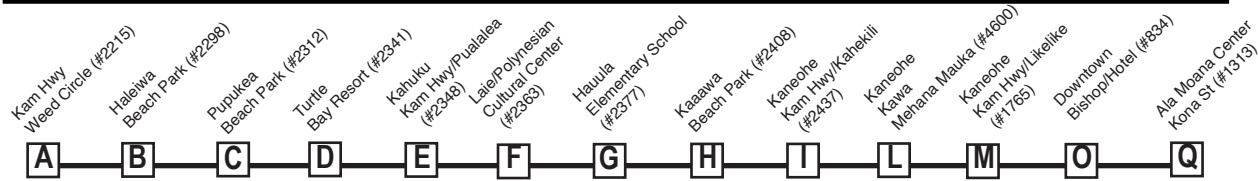

Route 60 - Honolulu - Kaneohe - Haleiwa Effective 5/28/23

Weekday: Eastbound Via Kamehameha Hwy/Likelike Hwy to Downtown/Ala Moana Center

	A	B	C	D	E	F	G	H	I	L	M	O	Q
	.....	.....	.....	.....	.....	.....	.....	▲ Kahekili/Kam-422a	433a	439a	500a	519a	
	.....	.....	.....	.....	.....	.....	.....	▲ Kahekili/Kam-450a	501a	508a	531a	550a	
	.....	.....	.....	.....	.....	.....	.....	▲ Kahekili/Kam-520a	531a	538a	601a	620a	
	.....	.....	.....	.....	.....	.....	.....	▲ Kahekili/Kam-549a	601a	608a	633a	652a	
	.....	.....	.....	.....	.....	.....	.....	▲ Kahekili/Kam-618a	631a	638a	707a	726a	
521a	526a	536a	553a	600a	609a	616a	632a	648a	701a	709a	742a	801a	
548a	553a	603a	623a	630a	639a	646a	702a	718a	731a	739a	810a	830a	
614a	621a	631a	651a	658a	708a	716a	732a	748a	801a	810a	837a	857a	
641a	649a	659a	720a	727a	738a	746a	802a	818a	831a	840a	906a	925a	
711a	720a	730a	751a	758a	809a	817a	832a	848a	901a	910a	935a	954a	
741a	750a	800a	821a	829a	840a	848a	903a	919a	931a	940a	1005a	1024a	
813a	822a	832a	853a	901a	911a	918a	933a	949a	1001a	1010a	1035a	1054a	
843a	852a	902a	923a	931a	941a	948a	1003a	1019a	1031a	1040a	1105a	1124a	
911a	920a	932a	953a	1001a	1011a	1018a	1033a	1049a	1101a	1110a	1135a	1154a	
940a	949a	1001a	1022a	1030a	1040a	1047a	1102a	1118a	1131a	1140a	1205p	1224p	
1008a	1017a	1029a	1050a	1058a	1109a	1117a	1132a	1148a	1201p	1210p	1235p	1254p	
1038a	1047a	1059a	1120a	1128a	1139a	1147a	1202p	1218p	1231p	1240p	105p	124p	
1105a	1114a	1127a	1148a	1156a	1208p	1216p	1232p	1248p	101p	110p	135p	154p	
1135a	1144a	1157a	1218p	1226p	1238p	1246p	102p	118p	131p	140p	206p	226p	
1203p	1212p	1227p	1248p	1256p	108p	116p	132p	148p	201p	210p	238p	258p	
1231p	1240p	1255p	116p	125p	137p	145p	201p	217p	231p	240p	308p	328p	
1257p	106p	122p	143p	152p	204p	214p	231p	247p	301p	310p	339p	404p	
	Wed School Day Only			.....	200p	213p	223p	240p	256p	309p	.....	.....	
127p	136p	152p	213p	222p	235p	245p	302p	318p	331p	340p	411p	434p	
	Mo-Tu-Th-Fr School Day Only			.....	250p	303p	312p	329p	345p	358p	.....	.....	
157p	206p	222p	244p	253p	306p	315p	332p	348p	401p	410p	443p	506p	
229p	238p	254p	316p	324p	337p	346p	402p	418p	431p	440p	512p	534p	
301p	310p	326p	348p	356p	408p	417p	432p	448p	501p	510p	539p	558p	
332p	341p	357p	419p	427p	439p	448p	503p	519p	531p	539p	606p	625p	
407p	416p	430p	452p	500p	511p	519p	534p	549p	601p	608p	633p	652p	
439p	448p	502p	523p	531p	542p	549p	604p	619p	631p	638p	703p	720p	
511p	520p	532p	553p	601p	612p	619p	634p	649p	701p	708p	733p	750p	
541p	550p	602p	623p	631p	642p	649p	704p	719p	731p	738p	803p	818p	
644p	653p	705p	726p	733p	743p	750p	805p	819p	831p	837p	902p	917p	
749p	758p	809p	829p	836p	845p	852p	906p	920p	931p	937p	1001p	1012p	
852p	900p	910p	930p	937p	946p	953p	1007p	1020p	1031p	1036p	1058p	1109p	
955p	1001p	1011p	1031p	1037p	1046p	1053p	1107p	1120p	1131p	1136p	1158p	1209a	

Route 60 Destination Signs:

Westbound:

To Haleiwa - 60 KANEOHE - HALEIWA

To Windward Mall - 60 KANEOHE - WINDWARD MALL

Eastbound:

From Haleiwa to Ala Moana Center-Kona Street - 60 HONOLULU - ALA MOANA CENTER

Route 60 Symbols:

▲ - Begins at Kahekili/Kamehameha (HEA bus stop #1742)

◆ - Begins at Alakea/Nimitz 1 minute earlier

● - Begins at Anoi/Hinamoe 2 minutes earlier

■ - Ends at Weed/Kaukonahua