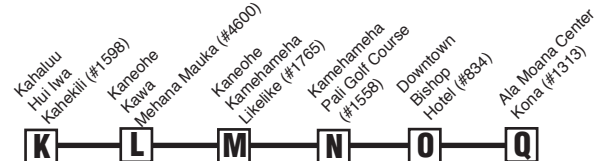

Route 65 - Honolulu - Kaneohe - Ahuimanu Effective 5/30/21

Weekday: Westbound to Kahaluu

Weekday: Eastbound to Honolulu

.....	.....	.....	.....	447a	509a
.....	.....	.....	.....	517a	539a
.....	.....	.....	.....	545a	607a
.....	.....	.....	.....	616a	638a
546a	602a	622a	627a	633a	655a
.....	.....	.....	.....	715a	737a
650a	708a	728a	734a	742a	804a
750a	809a	828a	834a	842a	906a
852a	911a	930a	936a	944a	1008a
952a	1012a	1031a	1037a	1045a	1109a
1051a	1111a	1131a	1137a	1145a	1208p
1149a	1209p	1229p	1235p	1243p	107p
1246p	106p	126p	132p	141p	206p
146p	206p	226p	232p	241p	305p
218p	238p	258p	305p	314p	337p
250p	311p	333p	340p	349p	412p
317p	338p	400p	407p	415p	438p
351p	413p	436p	443p	451p	513p
421p	443p	506p	512p	520p	542p
452p	513p	537p	543p	551p	613p
524p	544p	607p	613p	620p	642p
618p	635p	655p	701p	708p	730p
713p	729p	747p	752p	759p	820p
814p	830p	848p	853p	859p	918p
955p	1010p	1027p	1032p	1037p	1056p

Saturday

.....	.....	.....	.....	423a	446a
.....	.....	.....	.....	502a	525a
.....	.....	.....	.....	558a	621a
550a	604a	622a	627a	633a	656a
636a	650a	708a	713a	720a	743a
732a	747a	806a	812a	819a	842a
829a	845a	904a	910a	918a	941a
925a	943a	1002a	1008a	1016a	1039a
1023a	1042a	1101a	1107a	1115a	1138a
1123a	1142a	1201p	1207p	1215p	1239p
1221p	1242p	101p	107p	115p	139p
124p	144p	203p	209p	216p	240p
223p	243p	302p	308p	315p	339p
325p	345p	404p	410p	417p	443p
427p	447p	506p	512p	519p	543p
529p	548p	607p	613p	620p	644p
630p	649p	707p	712p	718p	742p
716p	733p	751p	756p	802p	825p
817p	833p	851p	856p	902p	922p
948p	1004p	1022p	1027p	1033p	1053p

509a	518a	525a	530a	547a	601a
539a	548a	555a	600a	620a	636a
607a	617a	624a	631a	651a	707a
638a	648a	655a	702a	728a	745a
707a	718a	725a	732a	758a	815a
737a	748a	755a	802a	822a	839a
837a	848a	856a	905a	924a	941a
936a	948a	956a	1003a	1022a	1039a
1036a	1048a	1057a	1103a	1121a	1140a
1137a	1148a	1157a	1203p	1221p	1238p
1237p	1248p	1258p	104p	122p	139p
137p	148p	158p	204p	223p	240p
238p	248p	258p	304p	323p	343p
338p	348p	358p	405p	424p	444p
438p	448p	458p	504p	522p	544p
535p	548p	556p	602p	619p	636p
635p	648p	656p	701p	718p	740p
730p	741p	749p	754p	810p	829p
837p	848p	855p	900p	919p	937p
940p	948p	954p	959p	1015p	1035p

Saturday

446a	454a	501a	506a	523a	536a
525a	533a	540a	545a	602a	615a
621a	633a	640a	645a	702a	716a
704a	733a	741a	747a	805a	821a
805a	829a	837a	843a	901a	917a
907a	925a	933a	939a	957a	1015a
1005a	1023a	1033a	1039a	1057a	1115a
1101a	1122a	1131a	1137a	1155a	1213p
1205p	1223p	1232p	1238p	1256p	116p
104p	123p	131p	137p	154p	215p
211p	228p	236p	242p	259p	317p
314p	333p	341p	346p	403p	420p
414p	433p	441p	446p	503p	520p
514p	533p	541p	546p	604p	621p
604p	620p	628p	633p	651p	708p
709p	721p	729p	734p	752p	809p
820p	833p	840p	845p	902p	916p
922p	933p	940p	945p	1001p	1015p

NOTE - Numbers next to timepoints are HEA (Honolulu Estimated Arrival) stop numbers. Go to the HEA website at <http://hea.thebus.org>.

Bold indicates PM service.
Schedule to change without notice.
All buses are lift and bicycle rack equipped.

Route 65 Destination Signs:

Westbound:

To Hui Iwa/Kahekili-East - 65 KANEOHE - AHUIMANU

Eastbound:

To Ala Moana Center-Kona Street - 65 HONOLULU - ALA MOANA CENTER