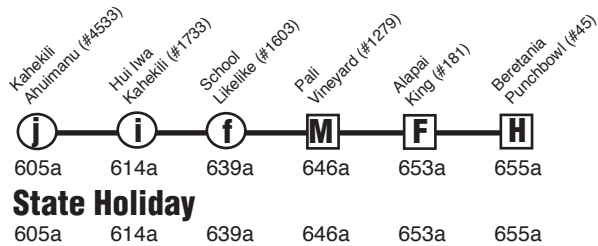

Route 88 Kahaluu - Ahuimanu Express

Effective 10/5/20

A.M. Weekday: Kahaluu to Downtown Honolulu **P.M. Weekday Only:** To Kahaluu

Route 88 Destination Signs

- AM:
- To Downtown 88 DOWNTOWN EXPRESS
- PM:
- To Kahaluu 88 AHUIMANU EXPRESS

Bold indicates PM service.
Schedule to change without notice.
All buses are lift and bicycle rack equipped.