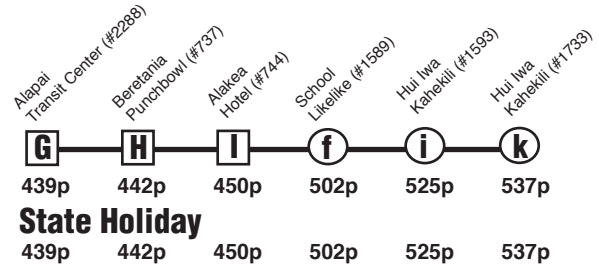

Route 88 Kahaluu - Ahuimanu Express

Effective 10/5/20

A.M. Weekday: Kahaluu to Downtown Honolulu **P.M. Weekday Only:** To Kahaluu

Route 88 Destination Signs

- AM:
- To Downtown 88 DOWNTOWN EXPRESS
- PM:
- To Kahaluu 88 AHUIMANU EXPRESS

Bold indicates PM service.
Schedule to change without notice.
All buses are lift and bicycle rack equipped.