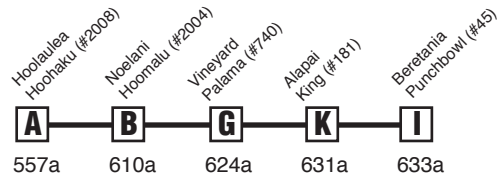

Route 90 Pearl City Express Effective 3/15/21

Weekday AM: To Downtown/UH Manoa PM: To Pearl City

State Holiday AM: To Downtown PM: To Pearl City

Route 90 Destination Signs

Westbound:

AM: To Downtown/University of Hawaii - 90 EXPRESS DOWNTOWN-UH MANOA

To Downtown only - 90 EXPRESS DOWNTOWN

PM: To Pearl City - 90 EXPRESS PEARL CITY