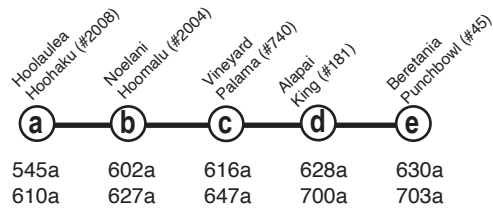

Route 90 Pearl City Express Effective 5/28/23

Weekday AM: To Downtown PM: To Pearl City

State Holiday AM: To Downtown PM: To Pearl City

Route 90 Destination Signs

Westbound:

AM: To Downtown only - 90 EXPRESS DOWNTOWN

PM: To Pearl City - 90 EXPRESS PEARL CITY

NOTE - Numbers next to timepoints are **HEA** (Honolulu Estimated Arrival) stop numbers.

Go to the **HEA** website at <http://hea.thebus.org>.

Bold indicates PM service.