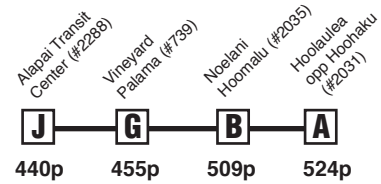

Route 90 Pearl City Express Effective 3/15/21

Weekday AM: To Downtown/UH Manoa PM: To Pearl City

State Holiday AM: To Downtown PM: To Pearl City

Route 90 Destination Signs

Westbound:

AM: To Downtown/University of Hawaii - 90 EXPRESS DOWNTOWN-UH MANOA

To Downtown only - 90 EXPRESS DOWNTOWN

PM: To Pearl City - 90 EXPRESS PEARL CITY