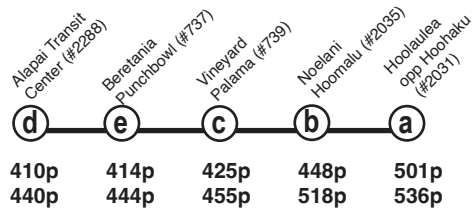

Route 90 Pearl City Express Effective 5/28/23

Weekday AM: To Downtown PM: To Pearl City

State Holiday AM: To Downtown PM: To Pearl City

Route 90 Destination Signs

Westbound:

AM: To Downtown only - 90 EXPRESS DOWNTOWN

PM: To Pearl City - 90 EXPRESS PEARL CITY

NOTE - Numbers next to timepoints are **HEA** (Honolulu Estimated Arrival) stop numbers.

Go to the **HEA** website at <http://hea.thebus.org>.

Bold indicates PM service.