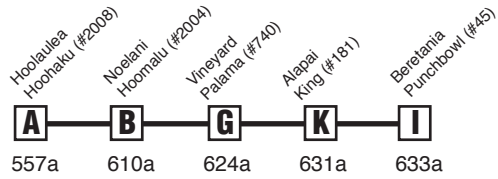

Route 90 Pearl City Express Effective 3/15/21

Weekday AM: To Downtown/UH Manoa PM: To Pearl City

State Holiday AM: To Downtown PM: To Pearl City

Route 90 Destination Signs

Westbound:

AM: To Downtown/University of Hawaii - 90 EXPRESS DOWNTOWN-UH MANOA

To Downtown only - 90 EXPRESS DOWNTOWN

PM: To Pearl City - 90 EXPRESS PEARL CITY