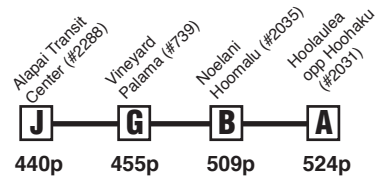

Route 90 Pearl City Express Effective 3/15/21

Weekday AM: To Downtown/UH Manoa PM: To Pearl City

State Holiday AM: To Downtown PM: To Pearl City

Route 90 Destination Signs

Westbound:

AM: To Downtown/University of Hawaii - 90 EXPRESS DOWNTOWN-UH MANOA

To Downtown only - 90 EXPRESS DOWNTOWN

PM: To Pearl City - 90 EXPRESS PEARL CITY