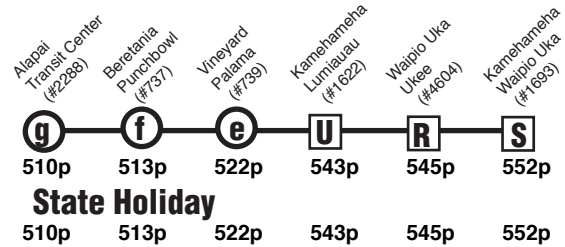

Route 96 Waipio Gentry Express (Downtown)

Effective 10/5/20

A.M. Weekday: To Downtown Honolulu

P.M. Weekday: To Waipio Gentry

Route 96 Destination Signs

AM: 96 EXPRESS DOWNTOWN

PM: 96 EXPRESS WAIPIO GENTRY

Note: State Holiday Express service operating on Martin Luther King Jr. Day, Kuhio Day, Good Friday, Kamehameha Day, Admission Day and Election Day holidays.

Bold indicates PM service.

Schedule to change without notice.

All buses are lift and bicycle rack equipped.