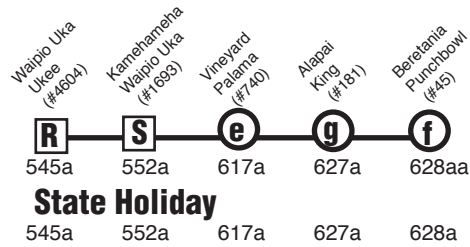

Route 96 Waipio Gentry Express (Downtown)

Effective 10/5/20

A.M. Weekday: To Downtown Honolulu

P.M. Weekday: To Waipio Gentry

Route 96 Destination Signs

AM: 96 EXPRESS DOWNTOWN

PM: 96 EXPRESS WAIPIO GENTRY

Note: State Holiday Express service operating on Martin Luther King Jr. Day, Kuhio Day, Good Friday, Kamehameha Day, Admission Day and Election Day holidays.

Bold indicates PM service.

Schedule to change without notice.

All buses are lift and bicycle rack equipped.