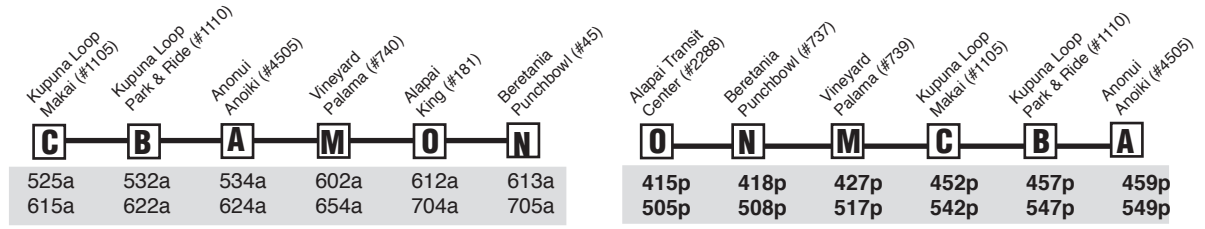

Route 97 Village Park Express Effective 10/5/20

Weekdays Only AM: To Downtown **PM: To Village Park/Royal Kunia**

State Holiday AM: To Downtown **PM: To Village Park/Royal Kunia**

Route 97 Destination Signs

AM: 97 EXPRESS DOWNTOWN
 PM: 97 EXPRESS VILLAGE PARK

Bold indicates PM service.
Schedule to change without notice.
All buses are lift and bicycle rack equipped.