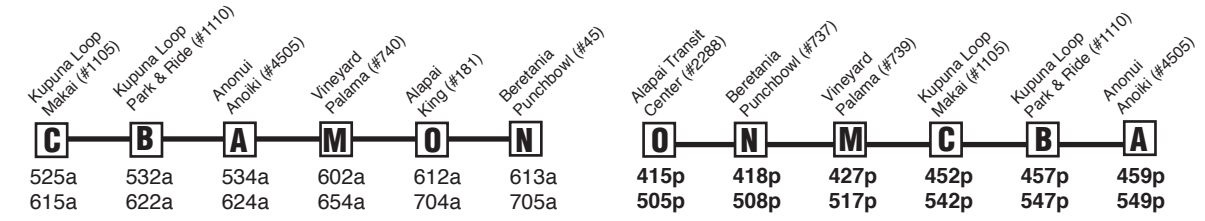

Route 97 Village Park Express Effective 10/5/20

Weekdays Only AM: To Downtown **PM: To Village Park/Royal Kunia**

State Holiday AM: To Downtown **PM: To Village Park/Royal Kunia**

Route 97 Destination Signs

AM: 97 EXPRESS DOWNTOWN
 PM: 97 EXPRESS VILLAGE PARK

Bold indicates PM service.
Schedule to change without notice.
All buses are lift and bicycle rack equipped.