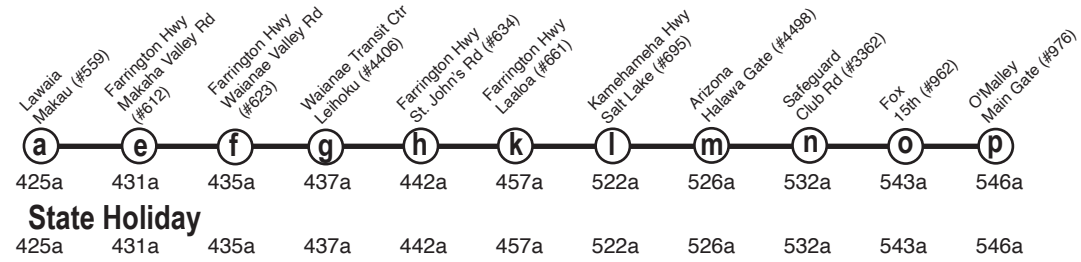

Route PH1 Waianae Coast - Pearl Harbor Express

Effective 3/2/25

A.M. Weekday/State Holiday: Eastbound from Makaha to Pearl Harbor

AM To Pearl Harbor: PH1 EXPRESS PEARL HARBOR
 PM To the Waianae Coast: PH1 EXPRESS KAPOLEI MAKAHA

NOTE: Service on Route PH1 does not operate on New Year's Day, Martin Luther King Jr. Day, Presidents' Day, Memorial Day, Juneteenth National Independence Day, Independence Day, Labor Day, Discoverers' Day, Veterans' Day, Thanksgiving Day, Christmas Day and during emergency military base closures.

P.M. Weekday/State Holiday: Westbound from Pearl Harbor to Makaha