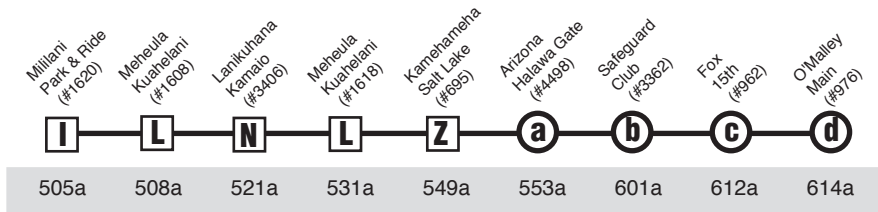

Route PH2 Mililani Town - Pearl Harbor Express

Effective 3/7/21

A.M. Weekday: To Pearl Harbor

P.M. Weekday: To Mililani

Route PH2 Destination Signs

AM:

To Pearl Harbor - PH2 EXPRESS PEARL HARBOR

PM:

To Mililani - PH2 EXPRESS MILILANI

Route PH2 Symbols

Note - Service on Route PH2 does not operate on New Year's Day, Martin Luther King Jr. Day, Presidents' Day, Memorial Day, Independence Day, Labor Day, Discoverers' Day, Veterans' Day, Thanksgiving Day, Christmas Day and during emergency military base closures.

Bold indicates PM service.

Schedule to change without notice.

All buses are lift and bicycle rack equipped.