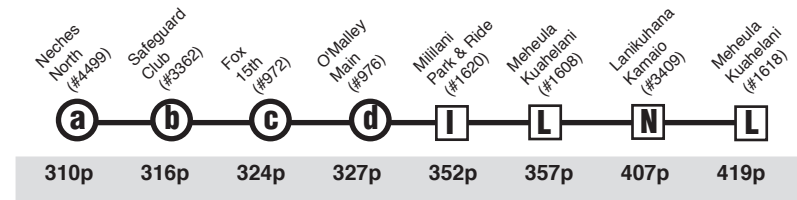

Route PH2 Mililani Town - Pearl Harbor Express

Effective 3/7/21

A.M. Weekday: To Pearl Harbor

P.M. Weekday: To Mililani

Route PH2 Destination Signs

AM:

To Pearl Harbor - PH2 EXPRESS PEARL HARBOR

PM:

To Mililani - PH2 EXPRESS MILILANI

Route PH2 Symbols

Note - Service on Route PH2 does not operate on New Year's Day, Martin Luther King Jr. Day, Presidents' Day, Memorial Day, Independence Day, Labor Day, Discoverers' Day, Veterans' Day, Thanksgiving Day, Christmas Day and during emergency military base closures.

Bold indicates PM service.

Schedule to change without notice.

All buses are lift and bicycle rack equipped.