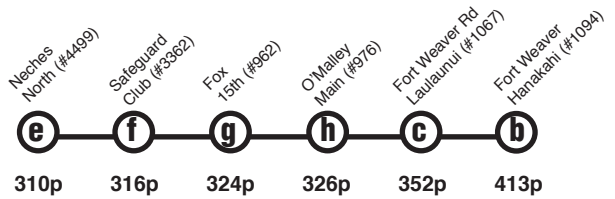

Route PH7 Ewa Beach - Pearl Harbor Express Effective 3/7/21

A.M. Weekday/State Holiday: To Pearl Harbor **P.M. Weekday/State Holiday: To Ewa Beach**

Route PH7 Destination Signs

AM: To Pearl Harbor PH7 EXPRESS PEARL HARBOR
 PM: To Ewa Beach PH7 EXPRESS EWA BEACH

NOTE: Service on Route PH7 does not operate on New Year's Day, Martin Luther King Jr. Day, Presidents' Day, Memorial Day, Independence Day, Labor Day, Discoverers' Day, Veterans' Day, Thanksgiving Day, Christmas Day and during emergency military base closures.