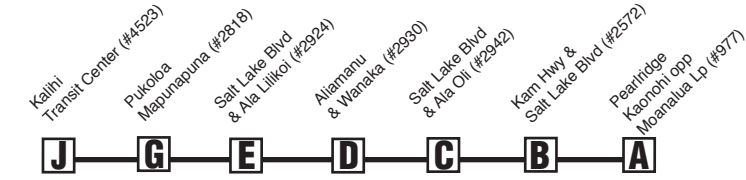

Route 32 Kalihi Transit Center - Foster Village - Pearlridge

Effective 5/30/21

Sunday: To Pearlridge

To Kalihi Transit Center

625a	630a	634a	637a	646a	658a	703a
800a	805a	809a	812a	821a	833a	847a
900a	906a	910a	914a	923a	936a	948a
1000a	1006a	1010a	1013a	1022a	1033a	1049a
1100a	1106a	1110a	1113a	1122a	1134a	1149a
1200p	1206p	1210p	1213p	1222p	1234p	1247p
100p	106p	110p	113p	123p	134p	148p
200p	206p	210p	213p	223p	234p	251p
300p	306p	310p	313p	323p	333p	350p
400p	406p	410p	413p	423p	433p	451p
500p	505p	509p	512p	521p	531p	547p
600p	605p	609p	612p	623p	633p	649p
700p	705p	709p	712p	721p	731p	746p
800p	805p	809p	812p	820p	830p	850p
900p	905p	909p	912p	920p	929p	P 935p

State Holiday

515a	521a	525a	528a	536a	546a	556a
600a	606a	610a	613a	621a	632a	641a
705a	712a	716a	719a	729a	741a	750a
805a	813a	817a	820a	828a	838a	847a
900a	908a	912a	915a	924a	935a	952a
955a	1003a	1007a	1010a	1019a	1029a	1044a
1055a	1103a	1107a	1110a	1119a	1129a	1148a
1155a	1203p	1208p	1211p	1220p	1230p	1247p
100p	108p	113p	117p	126p	137p	154p
155p	203p	208p	212p	224p	235p	249p
305p	313p	319p	323p	333p	345p	358p
400p	408p	414p	418p	428p	440p	456p
510p	517p	523p	527p	537p	549p	602p
610p	616p	620p	624p	634p	644p	653p
710p	716p	720p	723p	733p	743p	759p
805p	811p	815p	818p	827p	836p	853p
900p	905p	909p	912p	921p	930p	P 940p