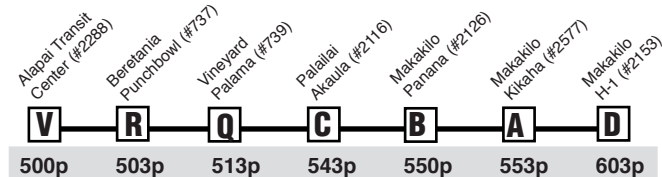

Route 92 Makakilo City Express

Effective 3/7/21

A.M. Weekday: To Downtown

P.M. Weekday: To Makakilo

State Holiday

515a 523a 527a 539a 603a 617a 621a

State Holiday

500p 503p 513p 543p 550p 553p 603p

Route 92 Destination Signs

AM: 92 EXPRESS DOWNTOWN

PM: 92 EXPRESS MAKAKILO

Bold indicates PM service.

Schedule to change without notice.

All buses are lift and bicycle rack equipped.