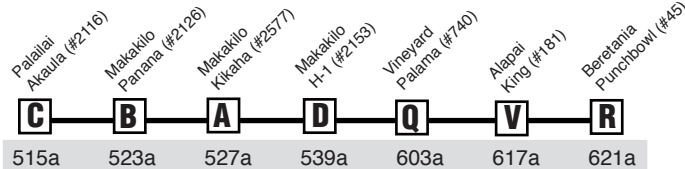

Route 92 Makakilo City Express

Effective 3/7/21

A.M. Weekday: To Downtown

P.M. Weekday: To Makakilo

State Holiday

515a 523a 527a 539a 603a 617a 621a

State Holiday

500p 503p 513p 543p 550p 553p 603p

Route 92 Destination Signs

AM: 92 EXPRESS DOWNTOWN

PM: 92 EXPRESS MAKAKILO

Bold indicates PM service.

Schedule to change without notice.

All buses are lift and bicycle rack equipped.